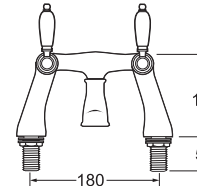

INLET CONNECTIONS: 3/4" BSP
WORKING PRESSURE: 0.1 - 5.0 bar

- **GE08** Chrome Ex.VAT **£381.73** Inc.VAT **£458.08**
- **GE08/501** Gold Ex.VAT **£461.75** Inc.VAT **£554.10**