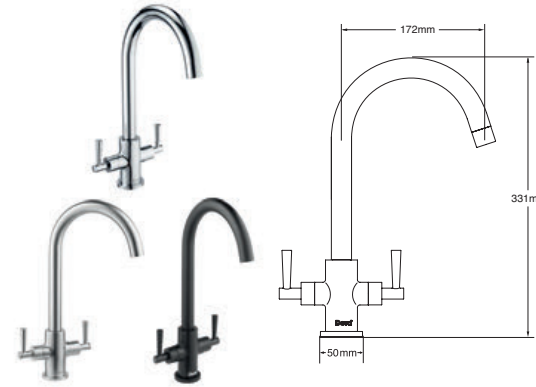

Nelson Sink Mixer

- Ceramic disc handles ensure a smooth operation and longer life
- Swivel spout

INLET CONNECTIONS:
½" BSP

WORKING PRESSURE:
0.1 - 5.0 bar

● NEL104 Chrome

Ex.VAT **£154.58** Inc.VAT **£185.50**

● NEL104BC Brushed Chrome

Ex.VAT **£181.44** Inc.VAT **£217.73**

● NEL104BK Matte Black

Ex.VAT **£181.44** Inc.VAT **£217.73**

Puffin Sink Mixer

- Ceramic disc handles ensure a smooth operation and longer life
- Swivel spout
- Dual flow

INLET CONNECTIONS:
½" BSP

WORKING PRESSURE:
0.1 - 5.0 bar

● PUF130/CP Chrome

Ex.VAT **£174.66** Inc.VAT **£209.59**