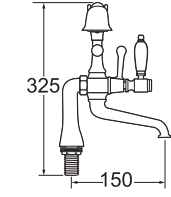

INLET CONNECTIONS: 3/4" BSP
WORKING PRESSURE: 0.1 - 5.0 bar

- **GE03** Chrome Ex.VAT **£547.69** Inc.VAT **£657.23**
- **GE03/501** Gold Ex.VAT **£650.35** Inc.VAT **£780.42**

Georgian Pillar Mounted Bath Filler

- Ceramic disc handles ensure a smooth operation and longer life