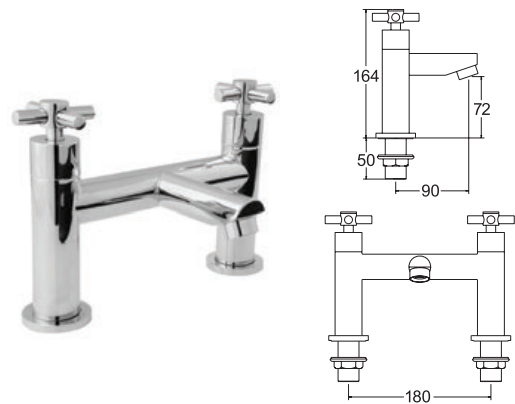

DEVA BATHROOM TAPS

Motif

Motif Bath Shower Mixer

- Ceramic disc handles ensure a smooth operation and longer life
- Comes complete with single mode shower kit and wall bracket
- Works with flow regulator HSR8 to achieve 8 litres per minute - see page 12

INLET CONNECTIONS:
3/4" BSP

WORKING PRESSURE:
0.1 - 5.0 bar

● MOT106 Chrome

Ex.VAT **£207.85** Inc.VAT **£249.42**

Motif Bath Filler

- Ceramic disc handles ensure a smooth operation and longer life

INLET CONNECTIONS:
3/4" BSP

WORKING PRESSURE:
0.1 - 5.0 bar

● MOT108 Chrome

Ex.VAT **£182.55** Inc.VAT **£219.06**

DEVA BATHROOM TAPS

Insignia

Insignia Basin Mixer

- Ceramic cartridge for smooth operation and longer life
- Tilt and turn temperature and flow control
- Comes complete with press top waste
- Works with flow regulator FRT13-4 to achieve 4 litres per minute - see page 13
- Compatible with Waterblade - innovative technology which uses just 2.5l/min

INLET CONNECTIONS:
1/2" BSP

WORKING PRESSURE:
0.3 - 5.0 bar

● INS113 Chrome

Ex.VAT **£132.76** Inc.VAT **£159.31**

Insignia Basin Mixer

- Ceramic disc handles ensure a smooth operation and longer life
- Comes complete with press top waste
- Works with flow regulator FRT13-4 to achieve 4 litres per minute - see page 13

INLET CONNECTIONS:
1/2" BSP

WORKING PRESSURE:
0.3 - 5.0 bar

● INS120 Chrome

Ex.VAT **£132.76** Inc.VAT **£159.31**

Insignia Mini Basin Mixer

- Ceramic cartridge for smooth operation and longer life
- Tilt and turn temperature and flow control
- Fitted with a 4 l/min flow regulator
- Comes complete with press top waste

INLET CONNECTIONS:
1/2" BSP

WORKING PRESSURE:
0.3 - 5.0 bar

● INS2313 Chrome

Ex.VAT **£106.21** Inc.VAT **£127.45**