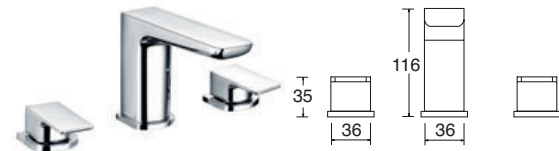

## Wai 3 Hole Bath Filler

METHVEN Tapware

- Contemporary square design
- Ceramic disc handles ensure a smooth operation

**INLET CONNECTIONS:** 3/4" BSP  
**WORKING PRESSURE:** 0.1 - 5.0 bar

● **WAI3BFCP** Chrome Ex.VAT **£217.70** Inc.VAT **£261.24**