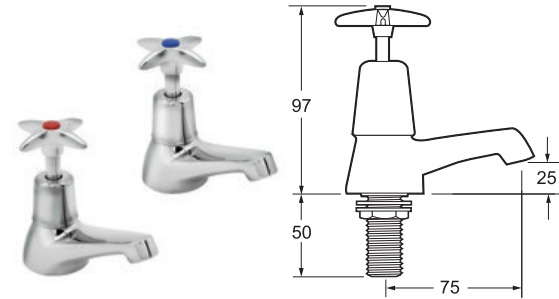

DEVA BATHROOM TAPS

Cross Handle

5 year warranty on non-chrome finishes

Cross Handle Basin Taps

- Additional set of red and blue indices included

INLET CONNECTIONS: 1/2" BSP
WORKING PRESSURE: 0.1 - 5.0 bar

● **181X** Chrome Ex.VAT **£39.52** Inc.VAT **£47.42**

Cross Handle Bath Taps

- Additional set of red and blue indices included