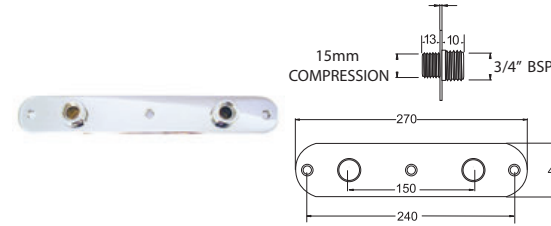

INLET CONNECTIONS:
15mm Compression

● **SPE10** Chrome Ex.VAT **£50.59** Inc.VAT **£60.71**

Easy Fix For Bar Showers

- For added stability and ease of installation
- Sold in pairs
- Trim supplied
- Metal shrouds