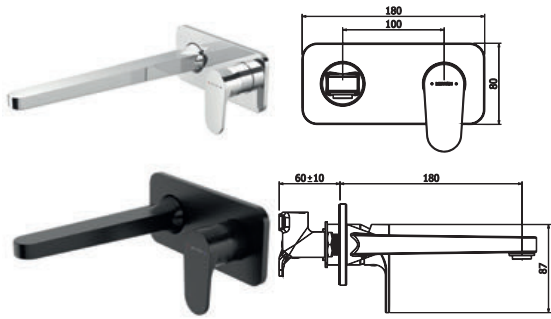

INLET CONNECTIONS: 1/2" BSP
WORKING PRESSURE: 0.1 - 5.0 bar

- BRWMBCP Chrome Ex.VAT £199.59 Inc.VAT £239.51
- BRWMBBK Matte Black Ex.VAT £266.11 Inc.VAT £319.33

Satinjet® Breeze Bath Shower Mixer

- Complete with Satinjet Maku handset & wall bracket
- Water efficient without compromising showering performance
- Fitted with 8l/min flow regulator
- Lifetime warranty on the handset
- Ceramic disc handles ensure a smooth operation
- Supplied with metal backnuts