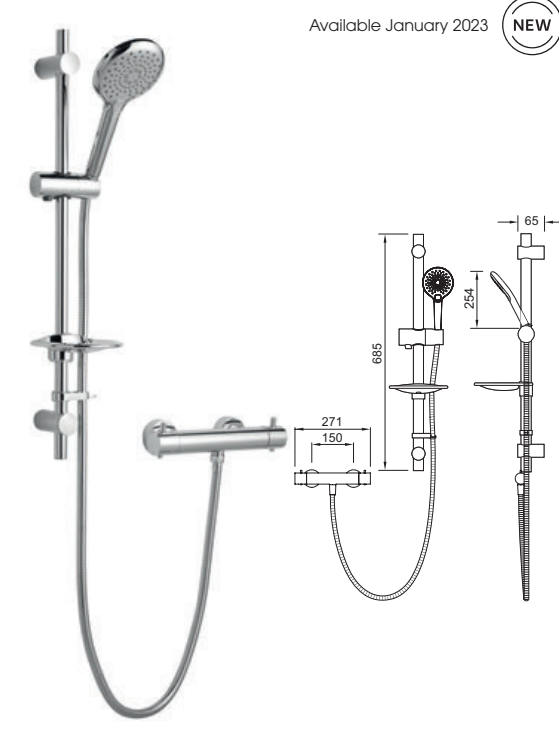

Available January 2023 **NEW**

Grasmere Cool Touch Bar Shower with Multi Mode Kit

- Valve is safe and cool to touch making it ideal for families
- Riser rail features adjustable brackets - ideal for retrofit
- 38°C temperature hot stop with override facility
- Includes fast fit valve connectors for quick & easy installation
- Push button mode selection
- Double interlocked 1.5m hose
- Works with flow regulator HSR8 to achieve 8 litres per minute - see page 12

VALVE: Thermostatic	INLET CONNECTIONS: 15mm Compression
OPERATION: Separate flow and temperature controls	WORKING PRESSURE: 0.5 - 5.0 bar

● **GRBS01** Chrome Ex.VAT **£250.00** Inc.VAT **£300.00**