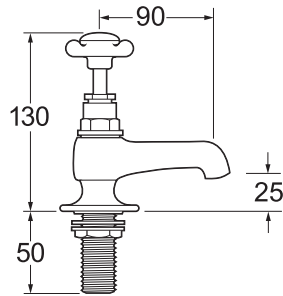

Coronation Bath Taps

- Optimised for bath filling

INLET CONNECTIONS:
3/4" BSP

WORKING PRESSURE:
0.1 - 5.0 bar

- **CR20** Chrome Ex.VAT **£124.88** Inc.VAT **£149.86**
- **CR20/501** Gold Ex.VAT **£162.39** Inc.VAT **£194.87**

DEVA BATHROOM TAPS

Coronation

5 year warranty on non-chrome finishes

Coronation Pillar Mounted Bath Shower Mixer

- Comes complete with single mode shower handset
- Works with flow regulator HSR8 to achieve 8 litres per minute - see page 12