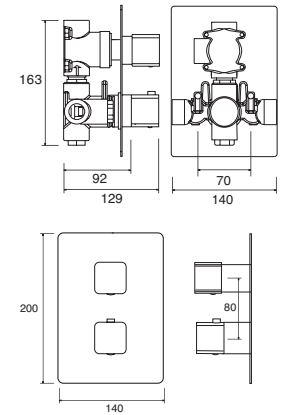

VALVE: Thermostatic	INLET CONNECTIONS: ½" BSP
OPERATION: Separate flow and temperature controls	WORKING PRESSURE: 0.2 - 5.0 bar

- **KIRI 2D** Chrome (Brass) Ex.VAT **£461.59** Inc.VAT **£553.91**
- **KIRI 2DA** Chrome (ABS plate) Ex.VAT **£409.00** Inc.VAT **£490.80**

METHVEN

EST 1886

Methven Showers

Kiri

Kiri Concealed Mixer Valve (3 Outlets)

- 38°C temperature hot stop with override facility
- Front access filters - no need to disconnect shower from water supply during maintenance
- Diverter cartridge to two outlets and separate stopcock for bath fill
- Available with brass or ABS concealing plate
- Concealed shower spindle extension available see page 177