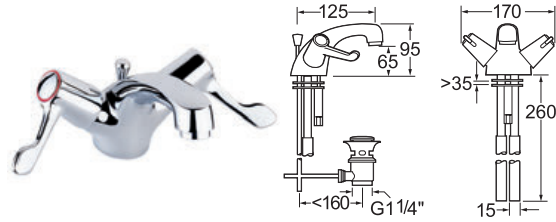

DEVA BATHROOM TAPS

Lever

Lever Action Basin Mixer With Pop Up Waste

- Includes lever operated pop up waste
- Works with flow regulator FR113-4 to achieve 4 litres per minute - see page 13

INLET CONNECTIONS:
15mm Copper

WORKING PRESSURE:
0.1 - 5.0 bar

● **DLT113** Chrome Ex.VAT **£114.58** Inc.VAT **£137.50**

Lever Action Basin Taps

- Metal backnuts on SPEC code
- Available with 4l/min flow regulator, see code DLT SPEC101-4