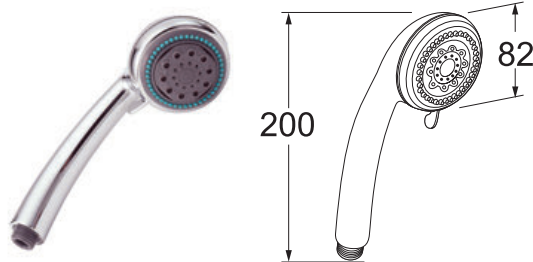

5 Mode Handset

- 5 individual spray patterns
- Rub clean nozzles