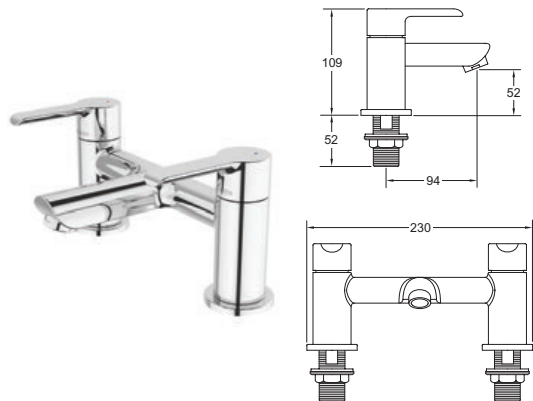

Kea Bath Filler

- Ceramic disc handles ensure a smooth operation

INLET CONNECTIONS: 3/4" BSP
WORKING PRESSURE: 0.1 - 5.0 bar

● **KEBFCPUK** Chrome Ex.VAT **£187.29** Inc.VAT **£224.75**

Methven Taps

Kea

METHVEN
EST 1886

Satinjet® Kea Bath Shower Mixer

- Complete with Satinjet Maku handset & wall bracket
- Water efficient without compromising showering performance
- Fitted with 8l/min flow regulator
- Lifetime warranty on the handset
- Ceramic disc handles ensure a smooth operation