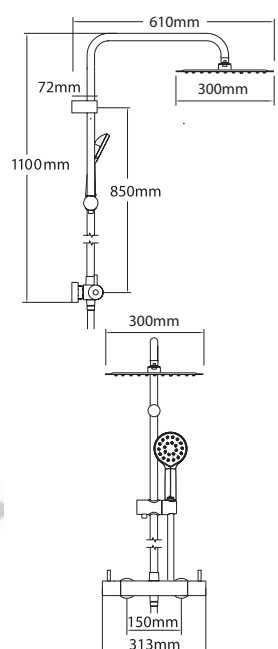

● SJKRDS01CP Chrome

● SJKRDS01BK Matte Black

Ex.VAT £520.00 Inc.VAT £624.00

Ex.VAT £575.00 Inc.VAT £690.00

Satinjet™ Kiri MK2 Cool Touch Diverter Shower

- Water efficient without compromising performance
- Includes Satinjet overhead at 9l/min and Satinjet Kiri MK2 handset at 8l/min
- 38°C temperature hot stop with override facility
- Valve is safe and cool to touch making it ideal for families
- Includes easy fit connections
- Overhead can be adjusted/swivelled to suit your family
- Riser rail features adjustable bracket - ideal for retrofit
- Lever handle for ease of use

VALVE:
Thermostatic

OPERATION:
Separate flow and temperature controls

INLET CONNECTIONS:
15mm Compression

WORKING PRESSURE:
1.0 - 5.0 bar