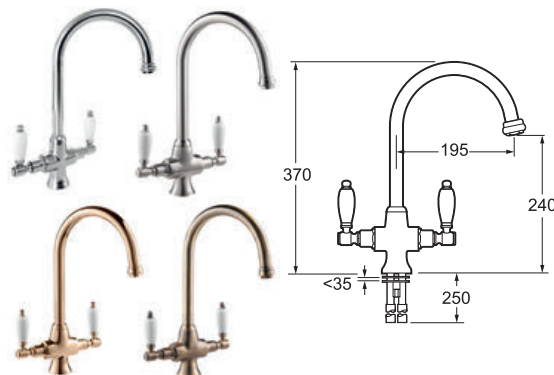

### Georgian Sink Mixer

- Swivel spout
- Dual Flow

**INLET CONNECTIONS:**  
15mm Copper

**WORKING PRESSURE:**  
0.1 - 5.0 bar

● **SM056** Chrome Ex.VAT **£282.14** Inc.VAT **£338.57**

● **SM056/501** Gold Ex.VAT **£342.00** Inc.VAT **£410.40**