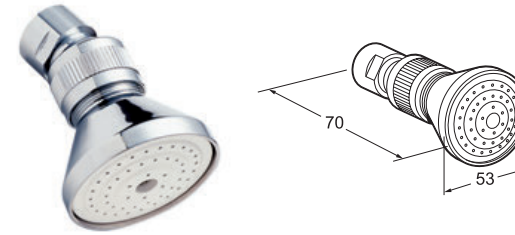

2" (50mm) Brass Shower Head With Swivel Joint

- Adjustable head to angle spray exactly where you want it

INLET CONNECTIONS:
1/2" BSP

WORKING PRESSURE:
0.1 - 5.0 bar

● **HEAH01** Chrome

Ex.VAT **£26.07** Inc.VAT **£31.28**

8" (200mm) Fixed Head With Swivel Joint

- Adjustable head to angle spray exactly where you want it
- Rub clean nozzles