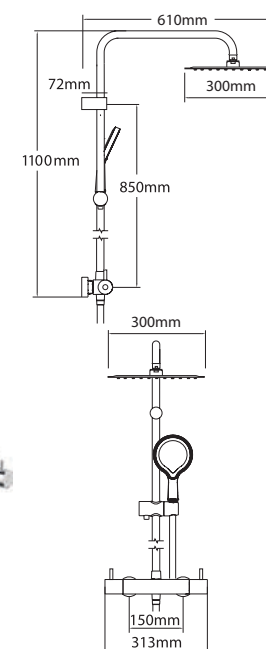

● AJASDS01CP Chrome

Ex.VAT £539.80 Inc.VAT £647.76

Satinjet™ Kiri MK2 Cool Touch Diverter Shower

- Water efficient without compromising performance
- Includes 300mm overhead at 8l/min and Satinjet Kiri MK2 handset at 8l/min
- 38°C temperature hot stop with override facility
- Valve is safe and cool to touch making it ideal for families
- Includes easy fit connections
- Overhead can be adjusted/swivelled to suit your family
- Riser rail features adjustable bracket - ideal for retrofit
- Lever handle for ease of use

VALVE:
Thermostatic

OPERATION:
Separate flow and temperature controls

INLET CONNECTIONS:
15mm Compression

WORKING PRESSURE:
1.0 - 5.0 bar