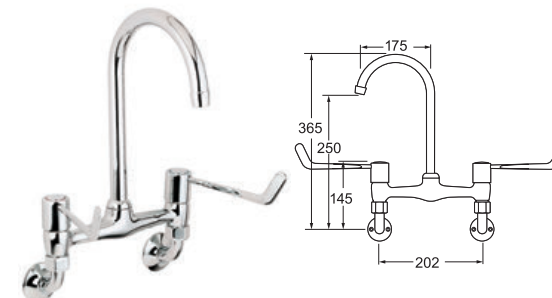

Lever Action 6" Lever Wall Mounted Bridge Sink Mixer

- Ceramic disc handles ensure a smooth operation and longer life
- Swivel spout
- Dual Flow

INLET CONNECTIONS:
½" BSP

WORKING PRESSURE:
0.1 - 5.0 bar

● **DLV305WM** Chrome Ex.VAT **£226.23** Inc.VAT **£271.51**

DEVA KITCHEN TAPS

DEVA KITCHEN TAPS