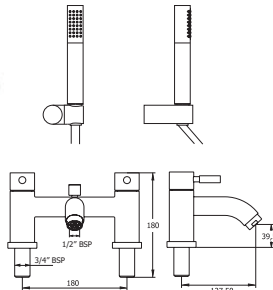

### Vision Bath Shower Mixer

- Ceramic disc handles ensure a smooth operation and longer life
- Comes complete with single mode shower kit and wall bracket
- Works with flow regulator HSR8 to achieve 8 litres per minute - see page 12