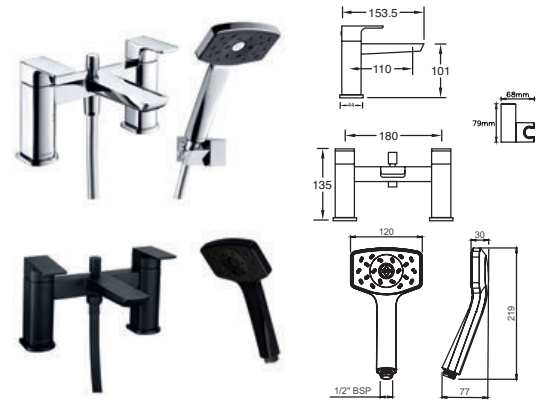

Satinjet® Wai Bath Shower Mixer