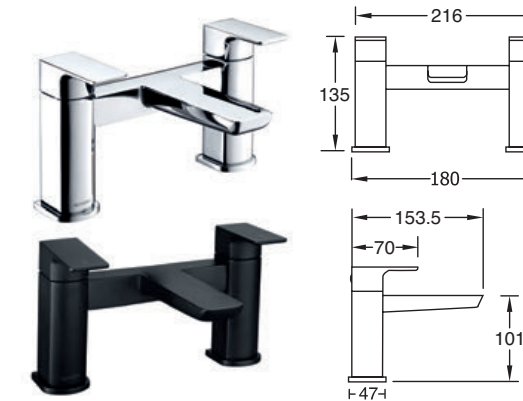

INLET CONNECTIONS: 3/4" BSP
WORKING PRESSURE: 0.3 - 5.0 bar

- WAIBFCPUK Chrome Ex.VAT £177.13 Inc.VAT £212.56
- WAIBFBK Matte Black Ex.VAT £223.99 Inc.VAT £268.79

Wai Wall Mounted Bath Filler

- Contemporary square design
- Ceramic cartridge for smooth operation
- Long reach spout - ideal for freestanding baths