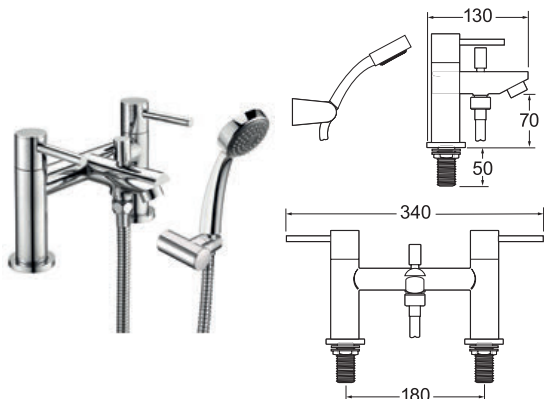

INLET CONNECTIONS:
3/4" BSP

WORKING PRESSURE:
0.1 - 5.0 bar

● **INS106** Chrome Ex.VAT **£207.85** Inc.VAT **£249.42**