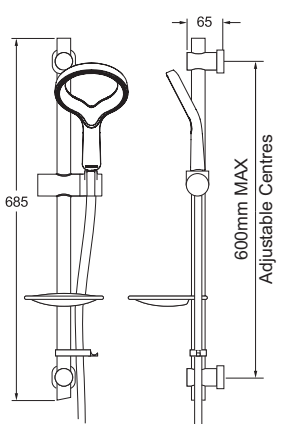

INLET CONNECTIONS: 1/2" BSP
WORKING PRESSURE: 1.0 - 5.0 bar

● EKIT06/AIO Chrome Ex.VAT £182.24 Inc.VAT £218.69

Lifetime warranty on shower head

METHVEN EST 1886

Aurajet™ Aio Rail Shower

- Unique, halo shaped head for a designer look
- Water efficient without compromising performance
- Includes Aurajet Aio handset
- Fitted with 8l/min flow regulator
- Handset resists the build up of limescale
- Riser rail features adjustable brackets - ideal for retrofit