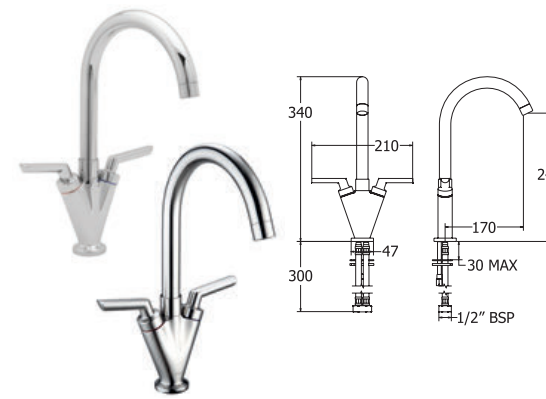

INLET CONNECTIONS: 1/2" BSP
WORKING PRESSURE: 0.1 - 5.0 bar

● **LEV104** Chrome Ex.VAT **£91.68** Inc.VAT **£110.02**
● **LEV104/BC** Brushed Chrome Ex.VAT **£156.22** Inc.VAT **£187.46**

Lever Action Sink Mixer

- Ceramic disc handles ensure a smooth operation and longer life
- Swivel spout
- Dual flow
- Easy to use lever handles