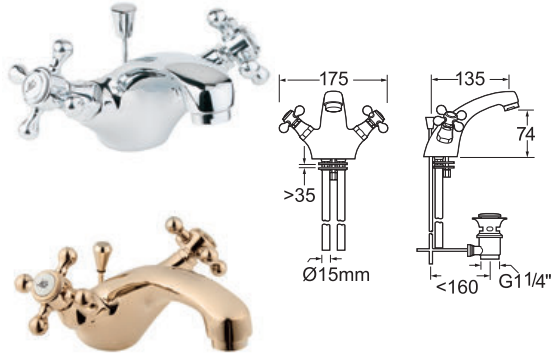

DEVA BATHROOM TAPS

Tudor

5 year warranty on non-chrome finishes

Tudor Basin Mixer With Pop Up Waste

- Comes complete with a lever operated pop up waste
- Works with flow regulator FR113-4 to achieve 4 litres per minute - see page 13

INLET CONNECTIONS:
15mm Copper

WORKING PRESSURE:
0.1 - 5.0 bar

- **TUD113** Chrome Ex.VAT **£116.19** Inc.VAT **£139.43**
- **TUD113/501** Gold Ex.VAT **£169.77** Inc.VAT **£203.72**

Tudor Basin Taps

- Works with flow regulators FR101-4 to achieve 4 litres per minute - see page 13