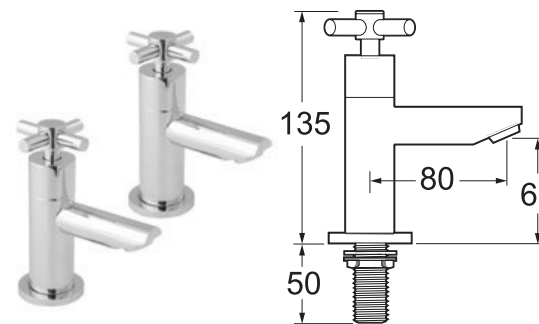

## Motif Bath Taps

- Ceramic disc handles ensure a smooth operation and longer life
- Optimised for bath filling

**INLET CONNECTIONS:** 3/4" BSP  
**WORKING PRESSURE:** 0.1 - 5.0 bar

● **MOT102** Chrome Ex.VAT **£116.19** Inc.VAT **£139.43**