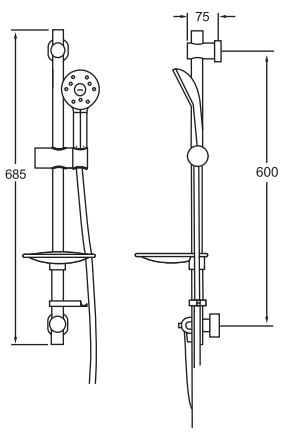

Methven Showers Shower Kits

Lifetime warranty on shower head

Satinjet® Kiri Low Flow MK2 Easy Fit Shower Kit

- Water efficient without compromising performance
- Delivers a great shower experience at a lower flow rate
- Includes Satinjet Kiri Low Flow handset
- Fitted with 5.5l/min flow regulator
- Easy to fit shower rail - simply twist and lock brackets into place, see page 18

INLET CONNECTIONS: 1/2" BSP
WORKING PRESSURE: 1.0 - 5.0 bar

Unified Water Label 5.5 l/min

● EKIT11/KRLF Chrome Ex.VAT £123.44 Inc.VAT £148.13

Lifetime warranty on shower head

METHVEN EST 1886

Aurajet™ Aio S Easy Fit Shower Kit

- Unique, halo shaped head for a designer look
- Water efficient without compromising performance
- Handset resists the build up of limescale
- Includes Aurajet Aio S handset
- Fitted with 5.7l/min flow regulator
- Easy to fit shower rail - simply twist and lock brackets into place, see page 18