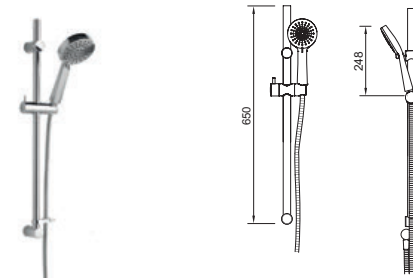

### Coniston 3 Mode Shower Kit

Available January 2023

- Riser rail features adjustable bracket (max 610mm) - ideal for retrofit
- Double interlocked 1.5m hose
- Rub clean nozzles

WORKING PRESSURE:  
0.5 - 5.0 bar