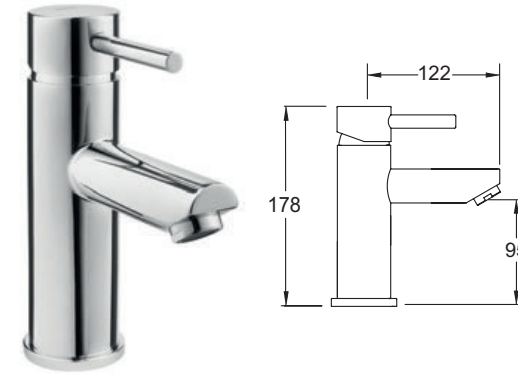

DEVA BATHROOM TAPS

Insignia

Insignia Basin Mixer

- Ceramic cartridge for smooth operation and longer life
- Tilt and turn temperature and flow control
- Comes complete with press top waste
- Works with flow regulator FRT13-4 to achieve 4 litres per minute - see page 13
- Compatible with Waterblade - innovative technology which uses just 2.5l/min

INLET CONNECTIONS:
1/2" BSP

WORKING PRESSURE:
0.3 - 5.0 bar

● INS113 Chrome

Ex.VAT **£132.76** Inc.VAT **£159.31**

Insignia Basin Mixer

- Ceramic disc handles ensure a smooth operation and longer life
- Comes complete with press top waste
- Works with flow regulator FRT13-4 to achieve 4 litres per minute - see page 13