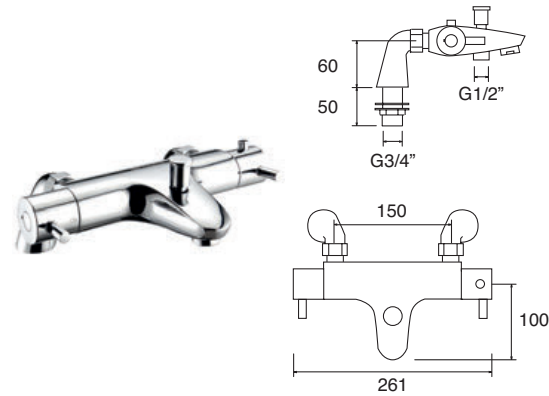

Thermostatic Pillar Mounted Bath Shower Mixer

- Thermostatic valve with 38°C temperature stop (with override)
- Easy to use lever handles

VALVE:
Thermostatic

OPERATION:
Separate flow and temperature controls

INLET CONNECTIONS:
3/4" BSP

WORKING PRESSURE:
1.0 - 5.0 bar

● TLVBSMNK Chrome Ex.VAT **£305.23** Inc.VAT **£366.28**

Satinjet® Thermostatic Pillar Mounted Bath Shower Mixer

- Complete with Satinjet Kiri handset & wall bracket
- Water efficient without compromising showering performance
- Fitted with 8l/min flow regulator
- Lifetime warranty on the handset
- Thermostatic valve with 38°C temperature stop (with override)
- Easy to use lever handles