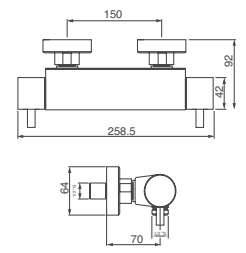

METHVEN EST 1886

Methven Showers

Sol Bar Shower

- Ultimate thermostatic performance
- Ideal for care homes
- Includes easy fit connections

VALVE:
Thermostatic

OPERATION:
Separate flow and temperature controls

INLET CONNECTIONS:
15mm Compression

WORKING PRESSURE:
0.2 - 5.0 bar

SOLBEF Chrome Ex.VAT £392.02 Inc.VAT £470.42

CHECK THIS OUT!

EASY FIT SHOWER RAIL

SIMPLE INSTALLATION, IDEAL FOR RETROFIT USING EXISTING HOLES. NO NEED FOR DRILLING.

SEE PAGES 40-46