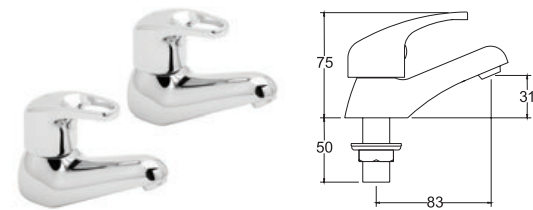

INLET CONNECTIONS: 1/2" BSP
WORKING PRESSURE: 0.1 - 5.0 bar

● **LACE101** Chrome Ex.VAT **£68.91** Inc.VAT **£82.69**

DEVA BATHROOM TAPS

Lace