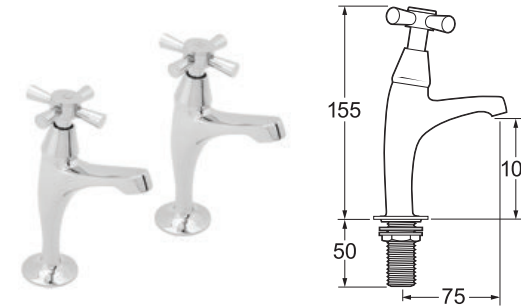

DEVA KITCHEN TAPS

Taps

Milan Sink Taps

INLET CONNECTIONS:
1/2" BSP

WORKING PRESSURE:
0.1 - 5.0 bar

- MILAN 103 Chrome

Ex.VAT **£58.49** Inc.VAT **£70.19**