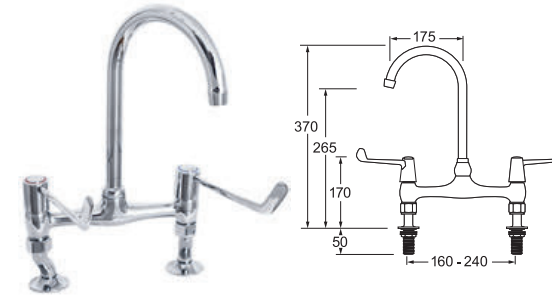

### Lever Action 6" Lever Bridge Sink Mixer With Adjustable Centres

- Ceramic disc handles ensure a smooth operation and longer life
- Swivel spout
- Dual Flow
- Features adjustable centre pillars for easy installation
- Long levers for easy use with closed fist or arm operation