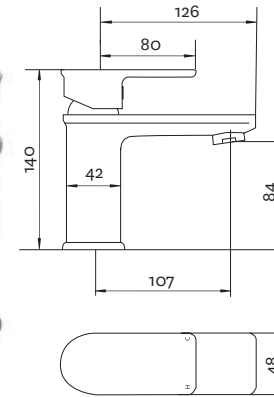

INLET CONNECTIONS: 1/2" BSP
WORKING PRESSURE: 0.1 - 5.0 bar

ZON113 Chrome Ex.VAT **£128.82** Inc.VAT **£154.58**

Zonos Mini Basin Mixer

- Ceramic cartridge for smooth operation and longer life
- Works with flow regulator FR113-4 to achieve 4 litres per minute - see page 13