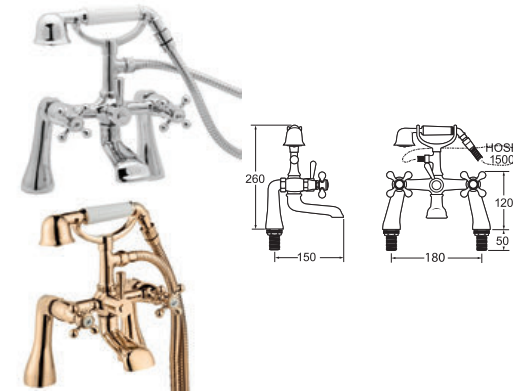

INLET CONNECTIONS:
3/4" BSP

WORKING PRESSURE:
0.1 - 5.0 bar

- **TUD03** Chrome Ex.VAT **£199.17** Inc.VAT **£239.00**
- **TUD03/501** Gold Ex.VAT **£288.69** Inc.VAT **£346.43**

Tudor Pillar Mounted Bath Filler