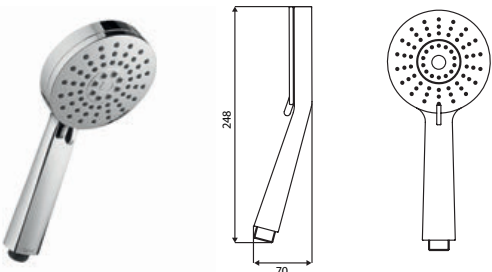

3 Mode Handset

Available January 2023

- 3 different spray patterns
- Rub clean nozzles