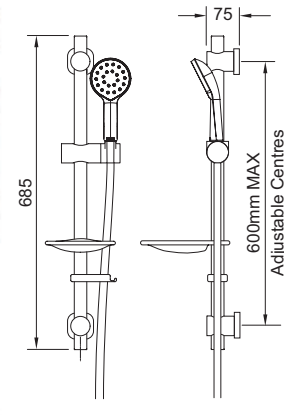

INLET CONNECTIONS: 1/2" BSP
WORKING PRESSURE: 0.3 - 5.0 bar

EKIT09/KR Chrome Ex.VAT **£123.44** Inc.VAT **£148.13**
EKIT09/KRKB Matte Black Ex.VAT **£164.92** Inc.VAT **£197.90**