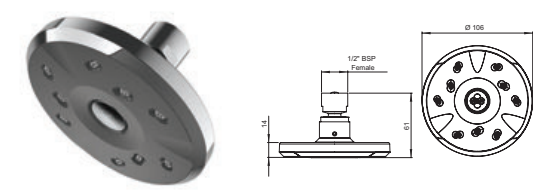

Unified Water Label 5.5 l/min

INLET CONNECTIONS: 1/2" BSP   **WORKING PRESSURE:** 1.0 - 5.0 bar

SJK005-LF Chrome & Graphite   Ex.VAT £37.63 Inc.VAT £45.16

Satinjet® Kiri MK2 Handset

- Water efficient without compromising performance
- Fitted with 8l/min flow regulator
- Lifetime warranty