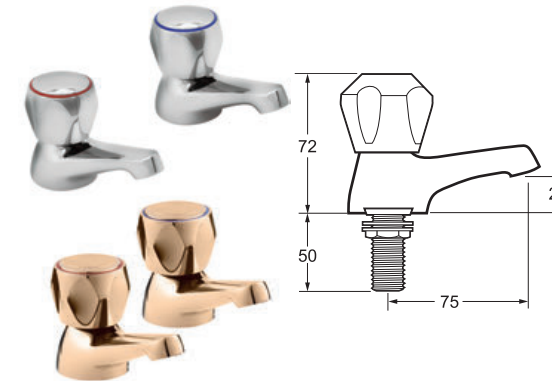

INLET CONNECTIONS: 1/2" BSP
WORKING PRESSURE: 0.1 - 5.0 bar

● **DCM101** Chrome Ex.VAT **£30.04** Inc.VAT **£36.05**
● **DCM SPEC101** Chrome Ex.VAT **£33.99** Inc.VAT **£40.79**
● **DCM101/501** Gold Ex.VAT **£63.97** Inc.VAT **£76.76**

Profile Bath Taps

- Metal backnuts on SPEC code