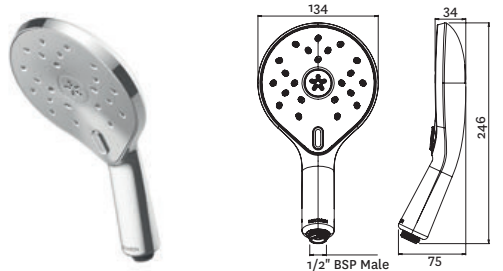

Methven Showers Handsets & Heads

Satinjet® Kaha Handset

- Choose from Satinjet body shower or massage sprays
- Water efficient without compromising performance
- Fitted with 8l/min flow regulator
- Lifetime warranty

INLET CONNECTIONS: 1/2" BSP
WORKING PRESSURE: 0.3 - 5.0 bar

Unified Water Label 8 l/min

● **KHHSCPUK** Chrome Ex.VAT **£84.43** Inc.VAT **£101.32**

Satinjet® Kaha Shower Rose

- Choose from Satinjet body shower or massage sprays
- Water efficient without compromising performance
- Fitted with 8l/min flow regulator
- Adjustable head to angle spray exactly where you want it
- Lifetime warranty