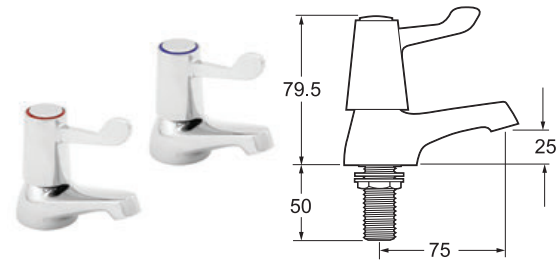

INLET CONNECTIONS:
1/2" BSP

WORKING PRESSURE:
0.1 - 5.0 bar

● **DLT101** Chrome Ex.VAT **£47.42** Inc.VAT **£56.90**

● **DLT SPEC101** Chrome Ex.VAT **£51.36** Inc.VAT **£61.63**

● **DLT SPEC101-4** Chrome Ex.VAT **£57.69** Inc.VAT **£69.23**

● **DLV101** Chrome 6" Lever Ex.VAT **£60.74** Inc.VAT **£72.89**

Lever Action Bath Taps

- Metal backnuts on SPEC codes