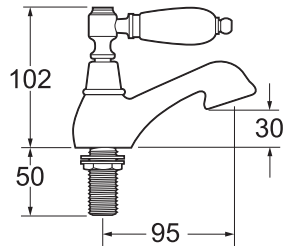

Georgian Bath Taps

- Ceramic disc handles ensure a smooth operation and longer life
- Optimised for bath filling

INLET CONNECTIONS: 3/4" BSP
WORKING PRESSURE: 0.1 - 5.0 bar

- **GE02** Chrome Ex.VAT **£149.38** Inc.VAT **£179.26**
- **GE02/501** Gold Ex.VAT **£187.81** Inc.VAT **£225.37**

DEVA BATHROOM TAPS

Georgian

5 year warranty on non-chrome finishes

Georgian Pillar Mounted Bath Shower Mixer

- Ceramic disc handles ensure a smooth operation and longer life
- Comes complete with single mode shower handset
- Works with flow regulator HSR8 to achieve 8 litres per minute - see page 12