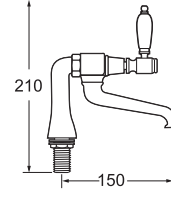

INLET CONNECTIONS: 3/4" BSP
WORKING PRESSURE: 0.1 - 5.0 bar

- **GE08** Chrome Ex.VAT **£381.73** Inc.VAT **£458.08**
- **GE08/501** Gold Ex.VAT **£461.75** Inc.VAT **£554.10**