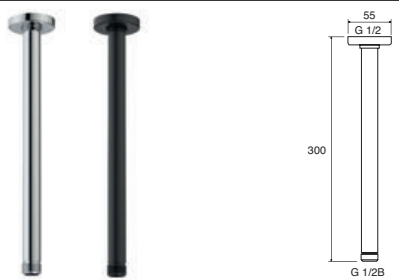

Methven Showers Arms & Accessories

Ceiling Mounted Shower Arm 300mm

- Brass construction
- Pair with a round or square head

INLET CONNECTIONS: ½" BSP	
● ARMC06CP Chrome	Ex.VAT £58.43 Inc.VAT £70.12
● ARMC06BK Matte Black	Ex.VAT £81.80 Inc.VAT £98.16

Ceiling Mounted Shower Arm 500mm

- Brass construction
- Pair with a round or square head