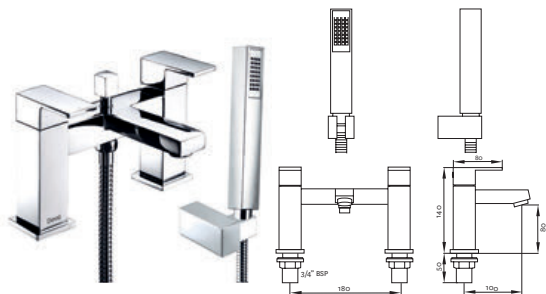

### Savvi MK2 Bath Shower Mixer

- Ceramic disc handles ensure a smooth operation and longer life
- Comes complete with single mode shower kit and wall bracket
- Works with flow regulator HSR8 to achieve 8 litres per minute - see page 12