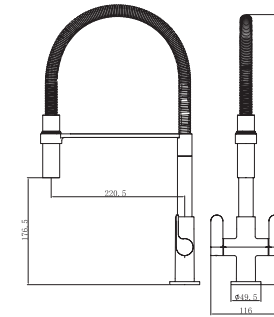

INLET CONNECTIONS: 1/2" BSP
WORKING PRESSURE: 0.5 - 5.0 bar

Unified Water Label 6 l/min

● **DUSMCP** Chrome Ex.VAT **£245.40** Inc.VAT **£294.48**

Matheson Sink Mixer

- Optimised to operate at 6 litres per minute in order to save water
- Pull down nozzle is ideal for rinsing pots and pans
- Ceramic cartridge for smooth operation
- Tilt and turn temperature & flow control