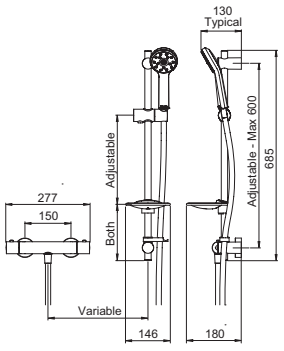

Methven Showers Single Bar Showers

Lifetime warranty on shower head

Satinjet® Maku Cool Touch Bar Shower

- Water efficient without compromising performance
- Includes Satinjet Maku handset
- Fitted with 8l/min flow regulator
- 38°C temperature hot stop with override facility
- Valve is safe and cool to touch making it ideal for families
- Includes easy fit connections
- Riser rail features adjustable brackets - ideal for retrofit

VALVE: Thermostatic	INLET CONNECTIONS: 15mm Compression
OPERATION: Separate flow and temperature controls	WORKING PRESSURE: 0.3 - 5.0 bar

● **MCTS** Chrome & Graphite Ex.VAT **£188.16** Inc.VAT **£225.79**

Satinjet® Waipori Bar Shower