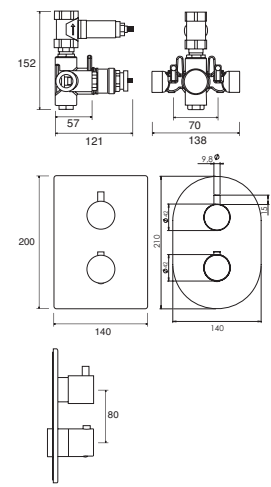

Methven Showers

Kaha