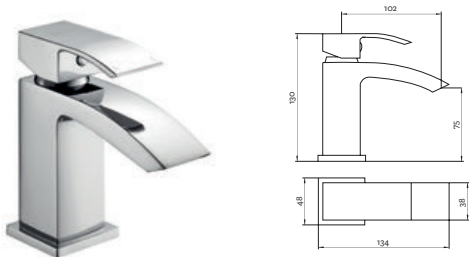

INLET CONNECTIONS: 1/2" BSP
WORKING PRESSURE: 0.2 - 5.0 bar

● **SWO2313** Chrome Ex.VAT **£109.50** Inc.VAT **£131.40**

DEVA BATHROOM TAPS

Swoop MK2

Swoop MK2 Bath Shower Mixer

- Ceramic disc handles ensure a smooth operation and longer life
- Comes complete with single mode shower kit and wall bracket