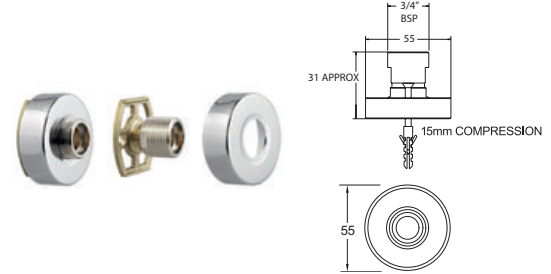

### Easy Fix For Bar Showers

- For added stability and ease of installation
- Sold in pairs
- Trim supplied
- Metal shrouds

**INLET CONNECTIONS:**  
15mm Compression

● **SPE11** Chrome Ex.VAT **£41.88** Inc.VAT **£50.26**