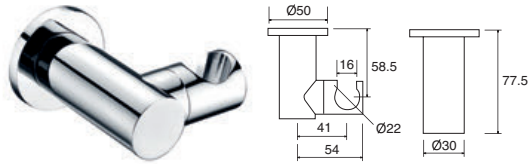

● **RPB** Chrome Ex.VAT **£62.74** Inc.VAT **£75.29**

Smooth Shower Hose 1.5m

- Smooth easy clean 1.5m hose