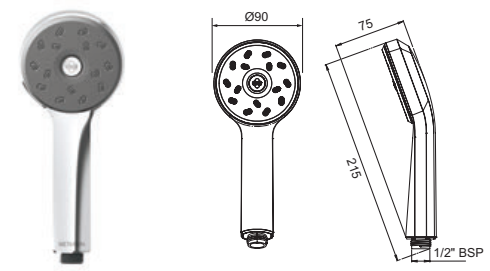

Methven Showers Handsets & Heads

Satinjet® Maku Handset

- Water efficient without compromising performance
- Ideal for use with electric showers
- Fitted with 8l/min flow regulator
- Lifetime warranty

Unified Water Label 8 l/min

INLET CONNECTIONS: 1/2" BSP   **WORKING PRESSURE:** 0.3 - 5.0 bar

MAHPCPUK Chrome & Graphite   Ex.VAT £31.24 Inc.VAT £37.49

Satinjet® Kiri Handset

- Water efficient without compromising performance
- Fitted with 8l/min flow regulator
- Lifetime warranty