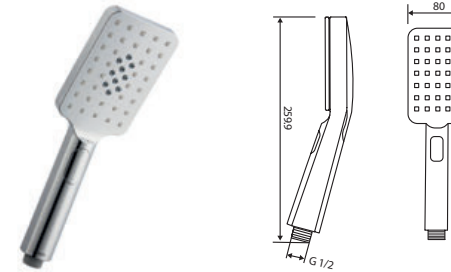

3 Mode Push Button Handset

Available January 2023

- 3 different spray patterns
- Push button spray selector
- Rub clean nozzles