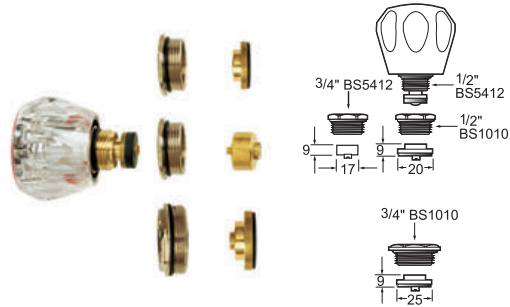

WASTES & SPARES

Tap Spares

Universal Conversion Kit - Acrylic Handle

- Sold in pairs
- Suitable to replace BS5412 basin, sink and bath taps
- BS1010

WORKING PRESSURE:
0.1 - 5.0 bar

● **ACK001** Acrylic

Ex.VAT **£27.68** Inc.VAT **£33.22**

Universal Conversion Kit

- Sold in pairs
- Suitable to replace BS5412 basin, sink and bath taps
- BS1010