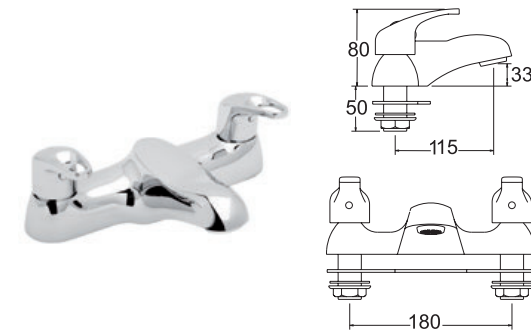

INLET CONNECTIONS: 3/4" BSP
WORKING PRESSURE: 0.1 - 5.0 bar

● **LACE108** Chrome Ex.VAT **£137.78** Inc.VAT **£165.34**