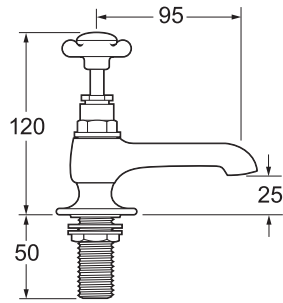

Coronation Basin Taps

- Works with flow regulators FR101-4 to achieve 4 litres per minute - see page 13

INLET CONNECTIONS:
1/2" BSP

WORKING PRESSURE:
0.1 - 5.0 bar

- **CR19** Chrome Ex.VAT **£99.57** Inc.VAT **£119.48**
- **CR19/501** Gold Ex.VAT **£136.14** Inc.VAT **£163.37**