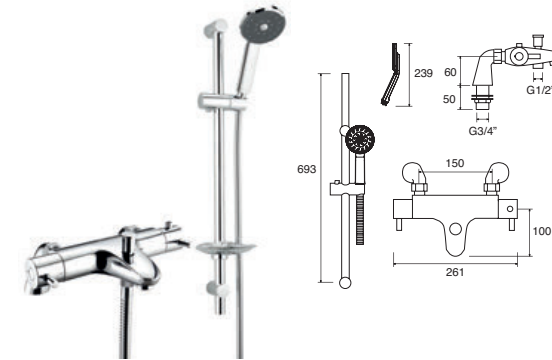

VALVE:
Thermostatic

OPERATION:
Separate flow and temperature controls

INLET CONNECTIONS:
3/4" BSP

WORKING PRESSURE:
1.0 - 5.0 bar

Unified Water Label 8 l/min

● TLVBSM2B Chrome & Graphite Ex.VAT **£443.19** Inc.VAT **£531.83**

Satinjet® Thermostatic Pillar Mounted Bath Shower Mixer

- Complete with Kiri Low Flow Satinjet handset & kit
- Water efficient without compromising showering performance
- Delivers a great shower experience at a lower flow rate
- Thermostatic valve with 38°C temperature stop (with override)
- Easy to fit shower rail - simply twist and lock brackets into place - see page 18
- Fitted with 5.5l/min flow regulator