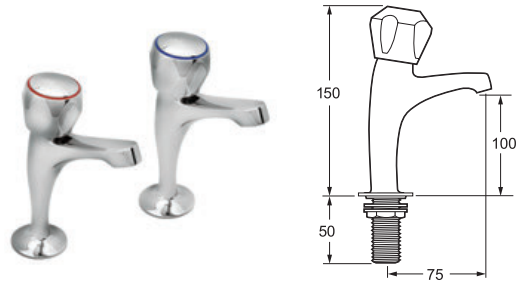

DEVA KITCHEN TAPS

Taps

Profile Sink Taps

- Metal backnuts on SPEC codes

INLET CONNECTIONS:
1/2" BSP

WORKING PRESSURE:
0.1 - 5.0 bar

- DCM103 Chrome
- DCM SPEC103 Chrome

Ex.VAT **£38.73** Inc.VAT **£46.48**
Ex.VAT **£42.66** Inc.VAT **£51.19**

Cross Handle Sink Taps

- Additional set of red and blue indices included