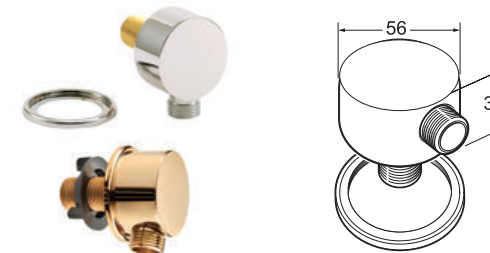

Wall Union Round

- Brass construction

INLET CONNECTIONS:
1/2" BSP

● **SPE01** Chrome Ex.VAT **£26.35** Inc.VAT **£31.62**
● **SPE01/G** Gold Ex.VAT **£46.43** Inc.VAT **£55.72**

Wall Union Round

- Brass construction
- Comes complete with 1/2" BSP connection