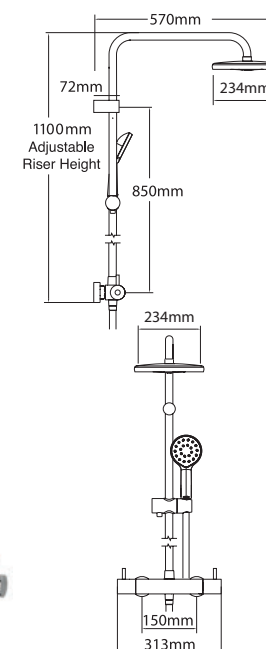

**VALVE:**  
Thermostatic

**OPERATION:**  
Separate flow and temperature controls

**INLET CONNECTIONS:**  
15mm Compression

**WORKING PRESSURE:**  
1.0 - 5.0 bar

● KRCTADEF Chrome

Ex.VAT £558.23 Inc.VAT £669.88