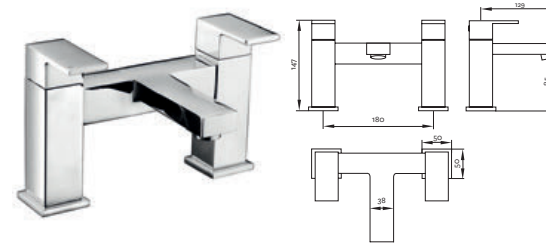

DEVA BATHROOM TAPS

Savvi MK2

Savvi MK2 Bath Filler

- Ceramic disc handles ensure a smooth operation and longer life

INLET CONNECTIONS:
¾" BSP

WORKING PRESSURE:
0.3 - 5.0 bar

● SAVV2108 Chrome

Ex.VAT **£206.12** Inc.VAT **£247.34**