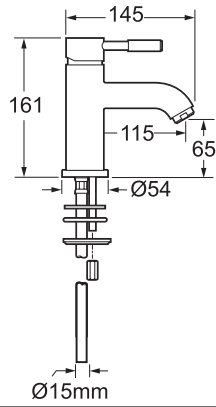

DEVA BATHROOM TAPS

Vision

Vision Basin Mixer

- Ceramic cartridge for smooth operation and longer life
- Tilt and turn temperature and flow control
- Comes complete with press top waste
- Works with flow regulator FR113-4 to achieve 4 litres per minute - see page 13
- Compatible with Waterblade - innovative technology which uses just 2.5l/min

INLET CONNECTIONS:
15mm Copper

WORKING PRESSURE:
0.1 - 5.0 bar

● VSN113 Chrome

Ex.VAT **£207.85** Inc.VAT **£249.42**

Vision Tall Basin Mixer