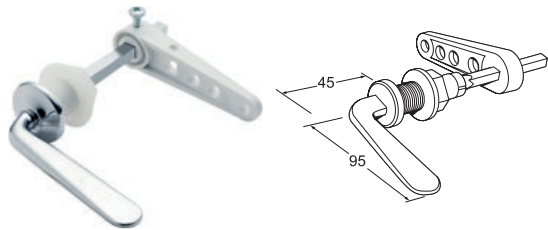

Cistern Lever

CL01 Chrome Ex.VAT £16.60 Inc.VAT £19.92
CL01/501 Gold Ex.VAT £50.03 Inc.VAT £60.04

Victoriana Cistern Lever

- Ceramic handle