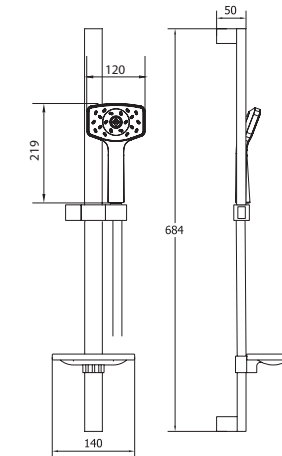

INLET CONNECTIONS: 1/2" BSP

WORKING PRESSURE: 0.3 - 5.0 bar

Unified Water Label 8 l/min

WK1 Chrome & Graphite Ex.VAT **£82.79** Inc.VAT **£99.35**