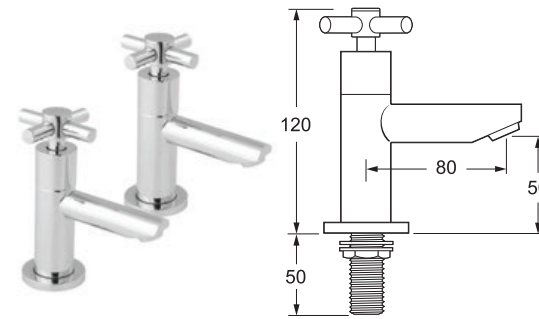

INLET CONNECTIONS: 1/2" BSP
WORKING PRESSURE: 0.1 - 5.0 bar

● **MOT101** Chrome Ex.VAT **£99.57** Inc.VAT **£119.48**

Motif Bath Taps

- Ceramic disc handles ensure a smooth operation and longer life
- Optimised for bath filling