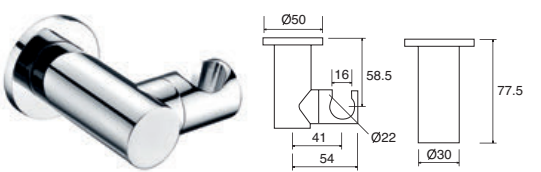

● RPB Chrome	Ex.VAT £62.74 Inc.VAT £75.29