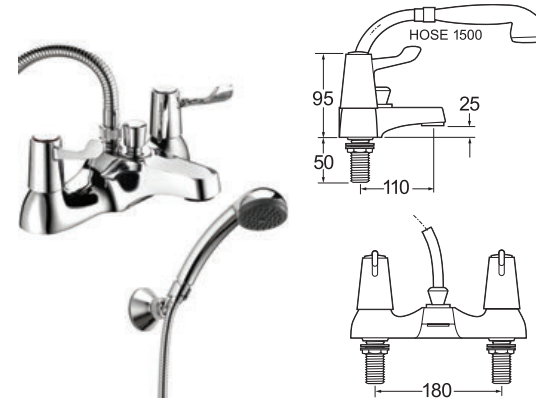

INLET CONNECTIONS:
1/2" BSP

WORKING PRESSURE:
0.1 - 5.0 bar

● **DLT106** Chrome Ex.VAT **£161.23** Inc.VAT **£193.48**

● **DLT SPEC106** Chrome Ex.VAT **£165.18** Inc.VAT **£198.22**

Lever Action Bath Filler

- Optimised for bath filling