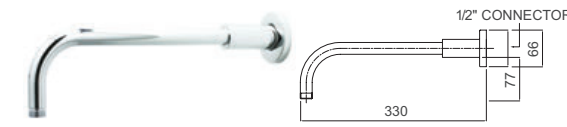

INLET CONNECTIONS: 1/2" BSP

● **SAW320** Chrome Ex.VAT **£37.63** Inc.VAT **£45.16**