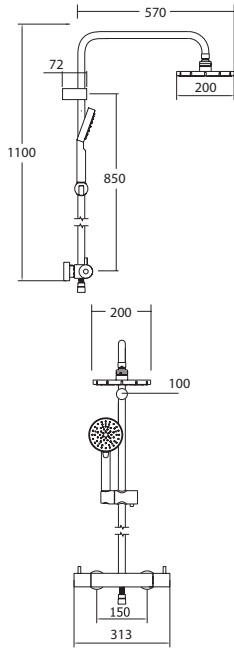

DEVA SHOWERS

Dual Bar Showers

Vision Cool Touch Diverter Shower

- Valve is safe and cool to touch making it ideal for families
- 38°C temperature hot stop with override facility
- Integral diverter to fixed head and handset
- Riser swivels 180° so you can select your optimal position.
- Riser height can be adjusted to suit your bathroom
- Lever handles for ease of use
- Double interlocked 1.5m hose
- Works with flow regulator HSR8 to achieve 8 litres per minute - see page 12

VALVE: Thermostatic	INLET CONNECTIONS: 15mm Compression
OPERATION: Separate flow and temperature controls	WORKING PRESSURE: 1.5 - 5.0 bar

● VCTSDEF Chrome

Ex.VAT **£504.14** Inc.VAT **£604.97**

DEVA SHOWERS

Sequential Showers

Vision Exposed Sequential Shower Valve

- Longer lever for ease of use
- Single control operates both on/off and temperature control
- Co-ordinate with shower accessories see pages 88-92