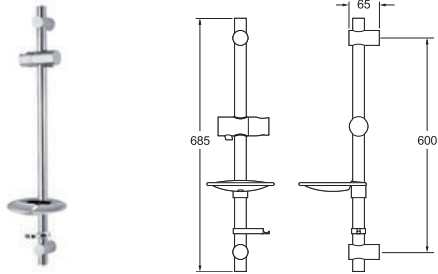

● **SPE15** Chrome Ex.VAT **£33.85** Inc.VAT **£40.62**

Shower Rail

- Easy to operate handset slider