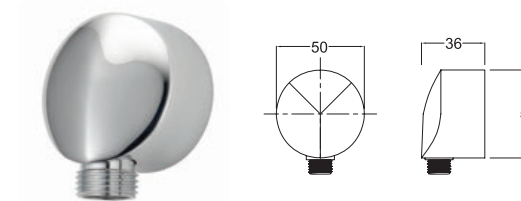

INLET CONNECTIONS:
1/2" BSP

● **SPE03** Chrome Ex.VAT **£28.97** Inc.VAT **£34.76**