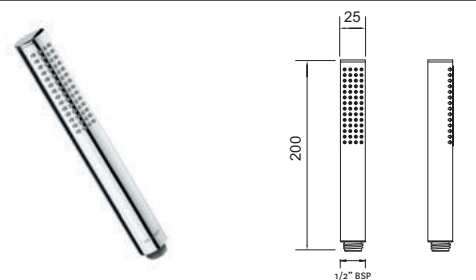

INLET CONNECTIONS: 1/2" BSP

WORKING PRESSURE: 0.3 - 5.0 bar

Water Label: 8 l/min

● **MH2CP** Chrome (Brass) Ex.VAT **£55.50** Inc.VAT **£66.60**

Airstream® 3 Mode Handset

- Features Airstream for softer, lighter, more voluminous showering
- Simple lever to change between Airstream full body, massage and combination spray
- Rub clean nozzles