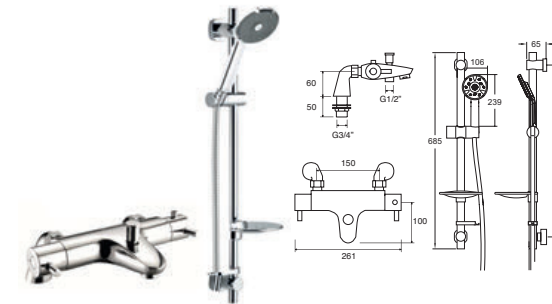

VALVE:
Thermostatic

OPERATION:
Separate flow and temperature controls

INLET CONNECTIONS:
3/4" BSP

WORKING PRESSURE:
1.0 - 5.0 bar

Unified Water Label 5.5 l/min

● TLVEFLF2 Chrome & Graphite Ex.VAT **£448.45** Inc.VAT **£538.14**