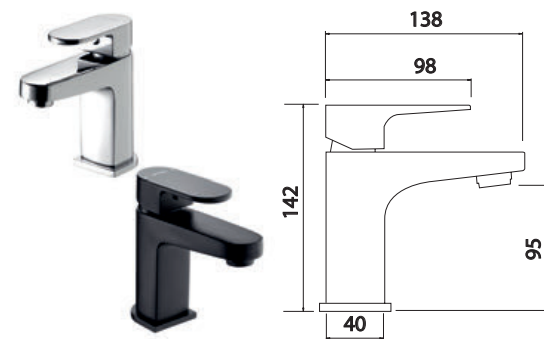

Amio Mini Basin Mixer

- Ceramic cartridge for smooth operation
- Works with flow regulator FR113-4 to achieve 4 litres per minute - see page 13
- For wastes see pages 170-172