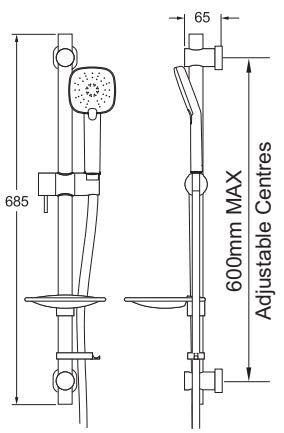

INLET CONNECTIONS: 1/2" BSP
WORKING PRESSURE: 0.3 - 5.0 bar

EKIT01/A Chrome & White Ex.VAT **£109.88** Inc.VAT **£131.86**

Satinjet® Kiri MK2 Easy Fit Shower Kit

- Water efficient without compromising performance
- Includes Satinjet Kiri handset
- Fitted with 8l/min flow regulator
- Easy to fit shower rail - simply twist and lock brackets into place, see page 18