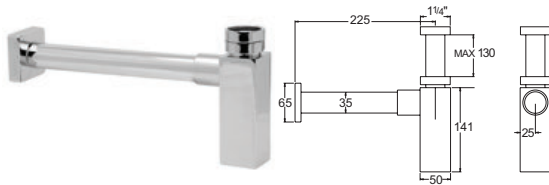

- TCP626 Chrome Ex.VAT **£80.39** Inc.VAT **£96.47**