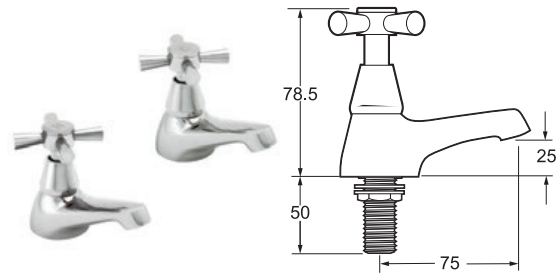

INLET CONNECTIONS:
1/2" BSP

WORKING PRESSURE:
0.1 - 5.0 bar

● **MILAN 101** Chrome Ex.VAT **£47.42** Inc.VAT **£56.90**

● **MILAN101/FR101-4** Chrome 4l/min Ex.VAT **£47.42** Inc.VAT **£56.90**

● **MILAN SPEC101** Chrome Ex.VAT **£51.39** Inc.VAT **£61.67**

Milan Bath Taps

- Optimised for bath filling
- Metal backnuts on SPEC code