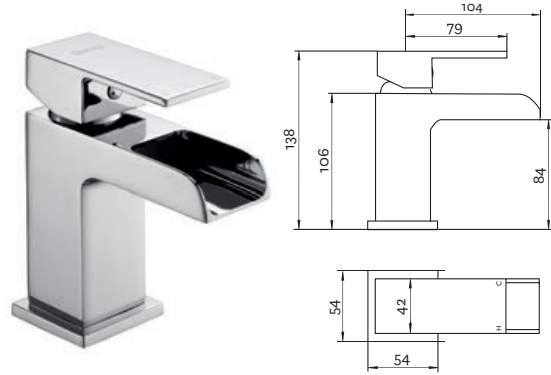

DEVA BATHROOM TAPS

Sparkle MK2

Sparkle MK2 Basin Mixer

- Ceramic cartridge for smooth operation and longer life
- Tilt and turn temperature and flow control
- Comes complete with press top waste

INLET CONNECTIONS: 1/2" BSP
WORKING PRESSURE: 0.1 - 5.0 bar

● SPA2113 Chrome Ex.VAT **£170.05** Inc.VAT **£204.06**

Sparkle MK2 Tall Basin Mixer

- Ceramic cartridge for smooth operation and longer life
- Tilt and turn temperature and flow control