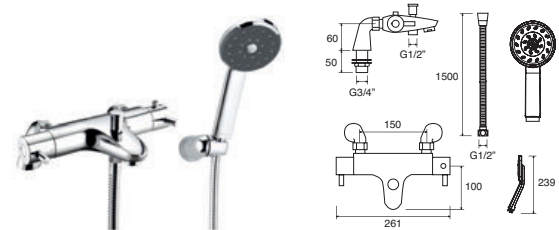

VALVE:
Thermostatic

OPERATION:
Separate flow and temperature controls

INLET CONNECTIONS:
3/4" BSP

WORKING PRESSURE:
1.0 - 5.0 bar

Unified Water Label 8 l/min

● TLVBSM Chrome & Graphite Ex.VAT **£376.03** Inc.VAT **£451.24**

Methven Taps Thermostatic

METHVEN
EST 1886

Thermostatic Pillar Mounted Bath Shower Mixer

- Complete with single mode handset
- Thermostatic valve with 38°C temperature stop (with override)
- Adjustable riser rail - ideal for retrofit
- Easy to use lever handles