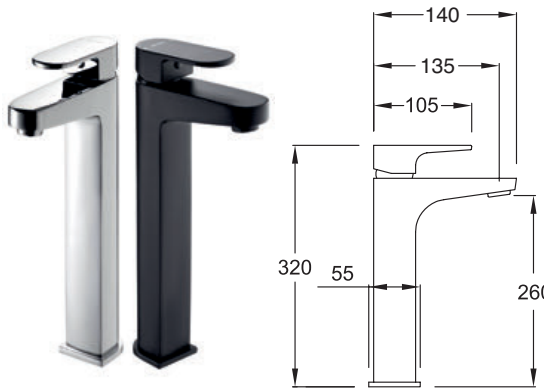

Amio Tall Basin Mixer

- Ceramic cartridge for smooth operation
- Works with flow regulator FR113-4 to achieve 4 litres per minute - see page 13
- For wastes see pages 170-172