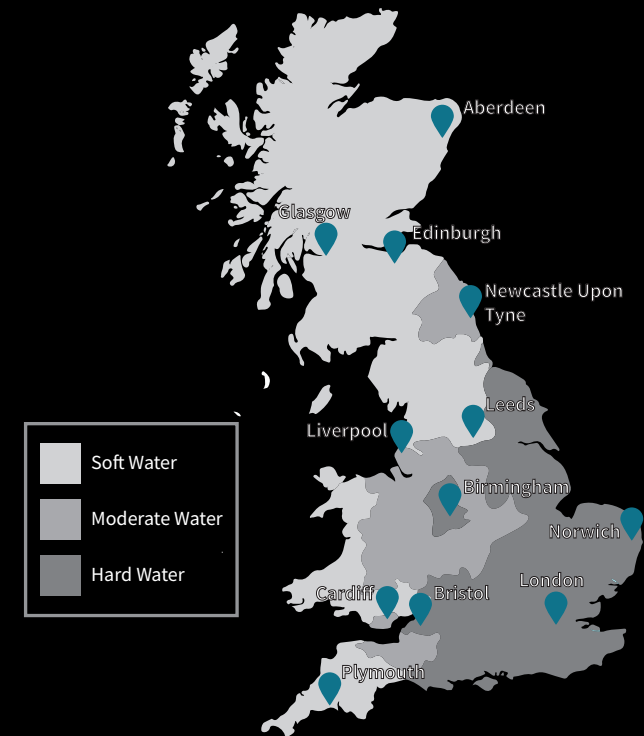

Methven will not be required to repair or replace products under this warranty where:

- the system the products are fitted to contains debris
- the product has been damaged by misuse, accident, or neglect
- harsh detergents or abrasive cleaners have been used on the product
- the product has been tampered with or repaired in any way other than in accordance with this warranty
- the product has discolouration, corrosion or rusting from 'hard' water and/or other environmental factors

Water Hardness & Warranty

What is hard water?

The simple definition of water hardness is the amount of dissolved calcium and magnesium in the water. Hard water is high in dissolved minerals, largely calcium and magnesium.

Hard water and warranty

Hard water is a factor beyond our control. If limescale accumulates it can impact the functionality and finish of your taps and showers and affect the warranty conditions.

Here's a few simple steps to take to avoid damage to your products:

- Clean your taps regularly with warm water and a soft cloth to prevent stains.
- Never use harsh abrasive cleaners as these can damage the products finish.
- In particularly hard water areas consider the installation of a water softener to counteract the effects of limescale.

This map is a guide to water hardness by region, for absolute confirmation of the water hardness in your area please contact your local water authority.