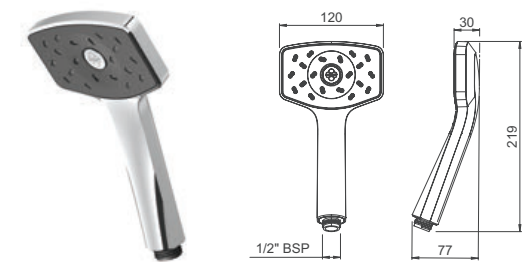

INLET CONNECTIONS: 1/2" BSP

WORKING PRESSURE: 0.3 - 5.0 bar

Water Label: 8 l/min

● **WAHPCPUK** Chrome & Graphite Ex.VAT **£50.17** Inc.VAT **£60.20**

METHVEN EST 1886

Methven Showers Handsets & Heads

Satinjet® Waipori Shower Rose

- Water efficient without compromising performance
- Rectangular head for a wide spray pattern
- Adjustable head to angle spray exactly where you want it
- Fitted with 8l/min flow regulator
- Lifetime warranty