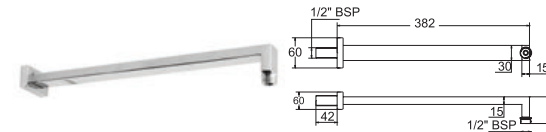

INLET CONNECTIONS:
1/2" BSP

● **ARMW05** Chrome Ex.VAT **£67.18** Inc.VAT **£80.62**