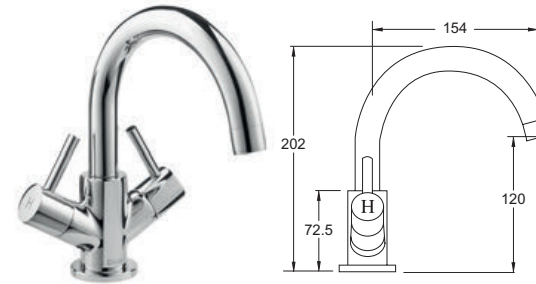

### Insignia Basin Mixer

- Ceramic disc handles ensure a smooth operation and longer life
- Comes complete with press top waste
- Works with flow regulator FRT13-4 to achieve 4 litres per minute - see page 13