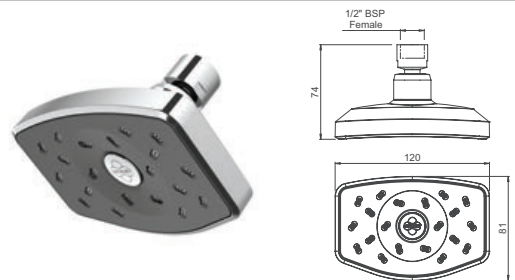

INLET CONNECTIONS: 1/2" BSP

WORKING PRESSURE: 0.3 - 5.0 bar

Water Label: 8 l/min

● **WASRCPUK** Chrome & Graphite Ex.VAT **£50.17** Inc.VAT **£60.20**

Microphone Handset

- Minimalist design
- Ideal for rinsing and cleaning
- Fitted with 8l/min flow regulator