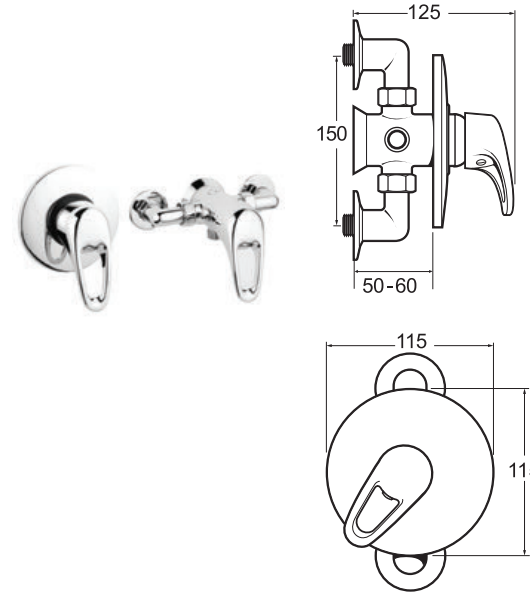

● **GEOCC01** Chrome Ex.VAT **£777.11** Inc.VAT **£932.53**

**Lace Manual Shower Valve**

- Ceramic cartridge for longer operation life
- Exposed and concealed valve options in one box
- Tilt and turn temperature and flow control
- Includes wall union for concealed installations
- Co-ordinate with shower accessories see pages 96-99