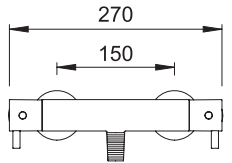

Cool Touch Bar Valve

- 38°C temperature hot stop with override facility
- Valve is safe and cool to touch making it ideal for families
- Includes easy fit connections
- Lever handle for ease of use

VALVE:
Thermostatic

OPERATION:
Separate flow and temperature controls

INLET CONNECTIONS:
15mm Compression

WORKING PRESSURE:
0.2 - 5.0 bar

CTBV02 Chrome Ex.VAT £151.25 Inc.VAT £181.50
CTBV02BK Matte Black Ex.VAT £173.94 Inc.VAT £208.73