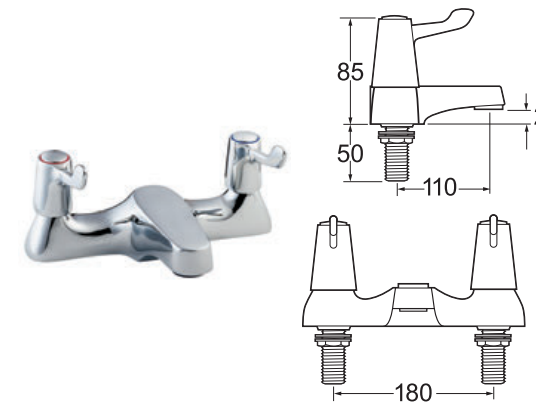

INLET CONNECTIONS:
3/4" BSP

WORKING PRESSURE:
0.1 - 5.0 bar

● **DLT108** Chrome Ex.VAT **£132.76** Inc.VAT **£159.31**