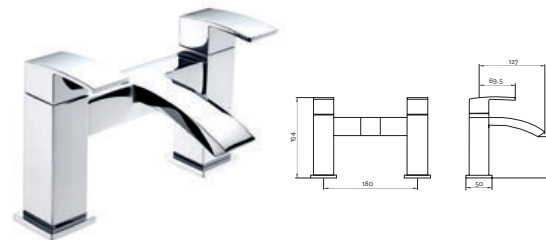

INLET CONNECTIONS: 3/4" BSP
WORKING PRESSURE: 0.1 - 5.0 bar

● **SWO2108** Chrome Ex.VAT **£206.12** Inc.VAT **£247.34**