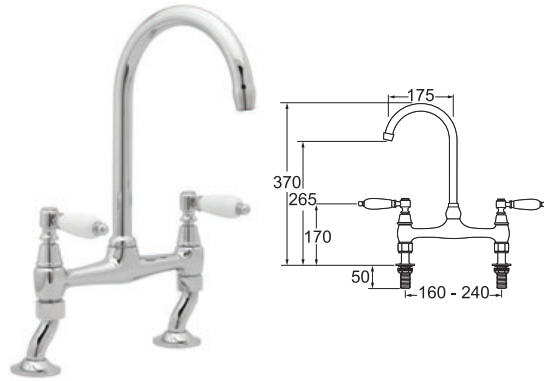

DEVA KITCHEN TAPS

Bridge

5 year warranty on non-chrome finishes

Georgian Bridge Sink Mixer

- Swivel spout
- Features adjustable centre pillars for easy installation

INLET CONNECTIONS:
1/2" BSP

WORKING PRESSURE:
0.1 - 5.0 bar

● **GE0305** Chrome Ex.VAT **£274.25** Inc.VAT **£329.10**

Coronation Bridge Sink Mixer

- Swivel spout
- Dual flow
- Features adjustable centre pillars for easy installation