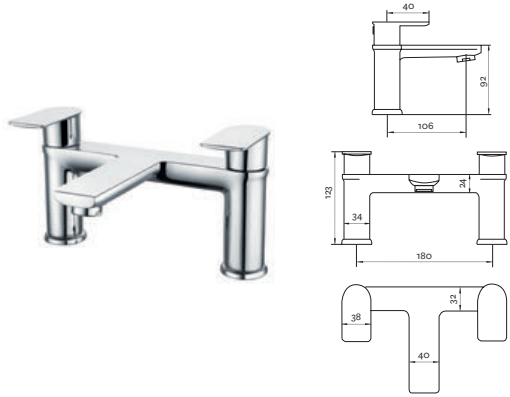

DEVA BATHROOM TAPS

Zonos

Zonos Bath Filler

- Ceramic disc handles ensure a smooth operation and longer life

INLET CONNECTIONS: 3/4" BSP
WORKING PRESSURE: 0.3 - 5.0 bar

● **ZON108** Chrome Ex.VAT **£171.75** Inc.VAT **£206.10**