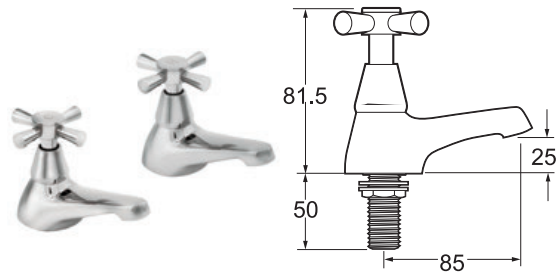

INLET CONNECTIONS:
3/4" BSP

WORKING PRESSURE:
0.1 - 5.0 bar

● **MILAN 102** Chrome Ex.VAT **£52.96** Inc.VAT **£63.55**

● **MILAN SPEC102** Chrome Ex.VAT **£56.92** Inc.VAT **£68.30**

DEVA BATHROOM TAPS

Milan

Milan Bath Shower Mixer

- Comes complete with single mode shower kit and wall bracket
- HSR8 code achieves 8 l/min on the shower head