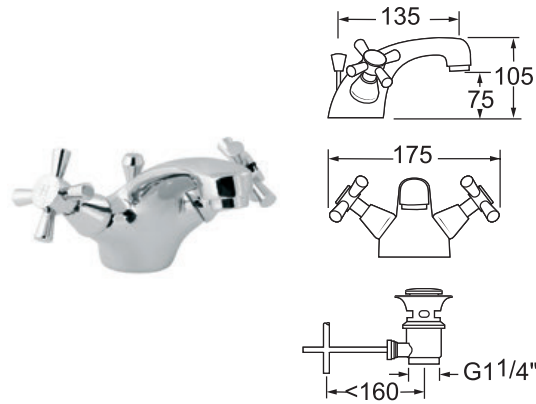

DEVA BATHROOM TAPS

Milan

Milan Basin Mixer With Pop Up Waste

- Comes complete with a lever operated pop up waste
- Compatible with Waterblade - innovative technology which uses just 2.5l/min

INLET CONNECTIONS:
15mm Copper

WORKING PRESSURE:
0.1 - 5.0 bar

● **MILAN 113** Chrome Ex.VAT **£116.19** Inc.VAT **£139.43**

Milan Basin Taps

- Available with flow regulator FR101-4 to achieve 4 l/min - see code MILAN101/FR101-4
- Metal backnuts on SPEC code