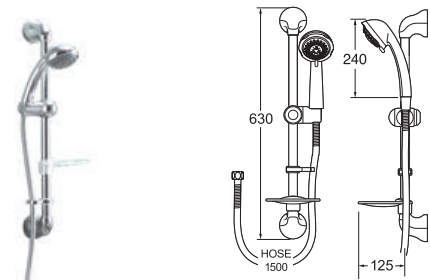

Signature 5 Mode Shower Kit

- 5 individual spray patterns
- Double interlocked 1.5m hose