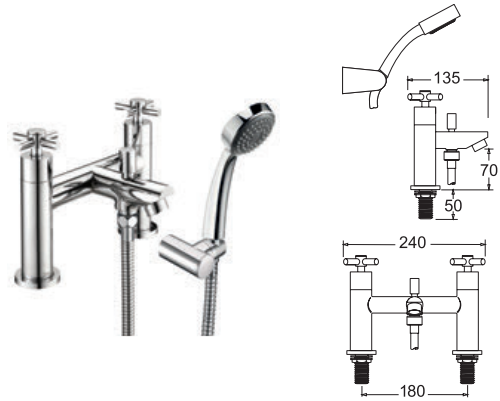

DEVA BATHROOM TAPS

Motif

Motif Bath Shower Mixer

- Ceramic disc handles ensure a smooth operation and longer life
- Comes complete with single mode shower kit and wall bracket
- Works with flow regulator HSR8 to achieve 8 litres per minute - see page 12

INLET CONNECTIONS:
3/4" BSP

WORKING PRESSURE:
0.1 - 5.0 bar

● MOT106 Chrome

Ex.VAT **£207.85** Inc.VAT **£249.42**

Motif Bath Filler

- Ceramic disc handles ensure a smooth operation and longer life