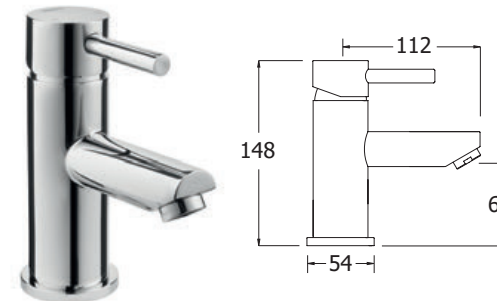

INLET CONNECTIONS:
1/2" BSP

WORKING PRESSURE:
0.3 - 5.0 bar

● INS2313 Chrome

Ex.VAT **£106.21** Inc.VAT **£127.45**