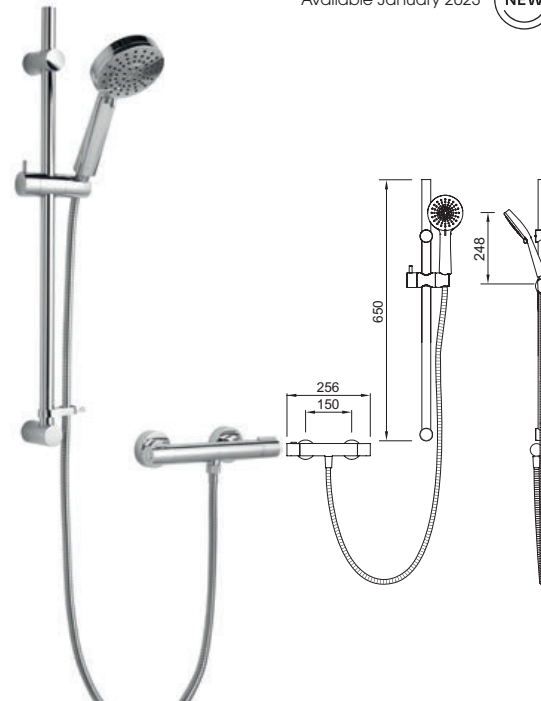

VALVE: Thermostatic	INLET CONNECTIONS: 15mm Compression
OPERATION: Separate flow and temperature controls	WORKING PRESSURE: 0.5 - 5.0 bar

● **CNBS01** Chrome

Ex.VAT **£155.00** Inc.VAT **£186.00**