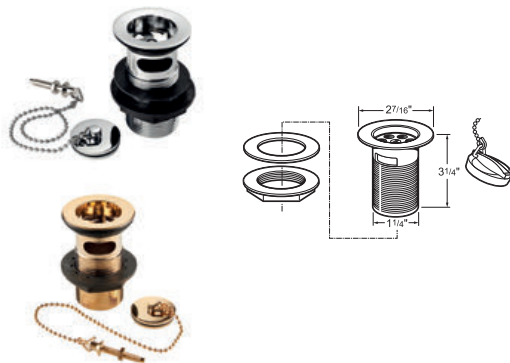

#### 1 1/4" Basin Slotted Waste

- Complete with brass plug and chain
- Slotted waste for basins with a built in overflow

● DW300/017 Chrome Ex.VAT **£12.64** Inc.VAT **£15.17**  
● DW300/501 Gold Ex.VAT **£45.92** Inc.VAT **£55.10**