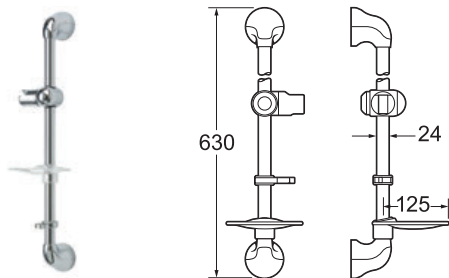

### Shower Rail

- Easy to operate handset slider

● **SPE12** Chrome Ex.VAT **£45.03** Inc.VAT **£54.04**