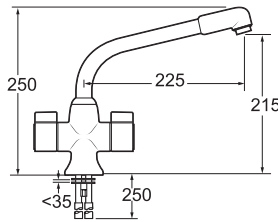

Sauris Sink Mixer

- Ceramic disc handles ensure a smooth operation and longer life
- Swivel spout
- Dual flow

INLET CONNECTIONS:
15mm Copper

WORKING PRESSURE:
0.1 - 5.0 bar

● SMS172 Chrome

Ex.VAT **£141.46** Inc.VAT **£169.75**

● SMS172/004 Beige

Ex.VAT **£165.97** Inc.VAT **£199.16**

● SMS172/005 White

Ex.VAT **£165.97** Inc.VAT **£199.16**