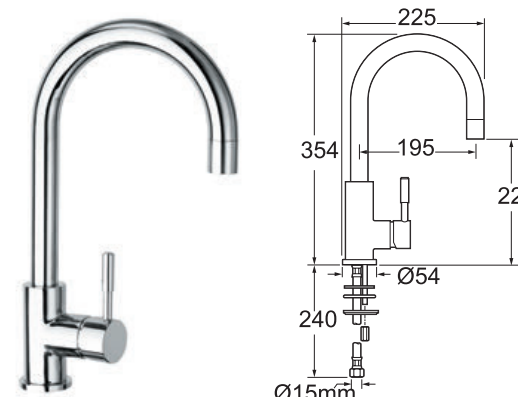

INLET CONNECTIONS: 15mm Copper
WORKING PRESSURE: 0.1 - 5.0 bar

- **VSN104** Chrome Ex.VAT **£257.64** Inc.VAT **£309.17**