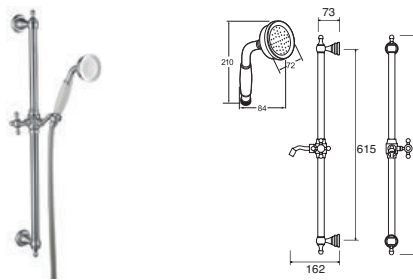

Period Style Shower Kit

- Double interlocked 1.5 metre hose