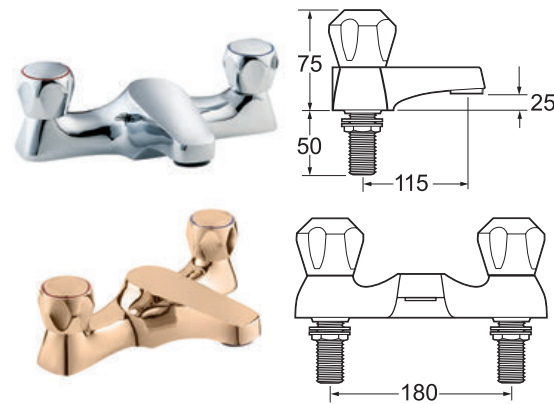

INLET CONNECTIONS:
3/4" BSP

WORKING PRESSURE:
0.1 - 5.0 bar

- DCM108 Chrome
- DCM108/501 Gold

Ex.VAT **£96.40** Inc.VAT **£115.68**
Ex.VAT **£165.66** Inc.VAT **£198.79**

DEVA BATHROOM TAPS

Lever

Lever Action Basin Taps

- Ceramic disc handles ensure a smooth operation and longer life
- Works with flow regulators FR101-4 to achieve 4 litres per minute - see page 13