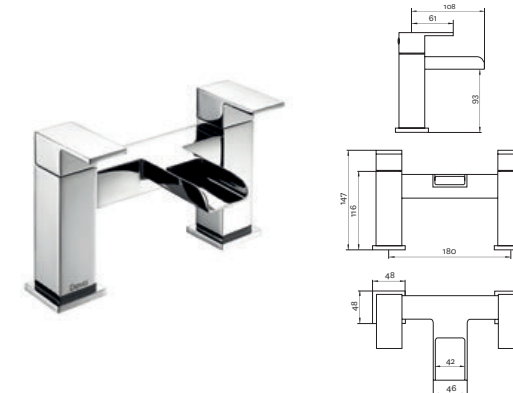

Sparkle MK2 Bath Filler

- Ceramic disc handles ensure a smooth operation and longer life

INLET CONNECTIONS: 3/4" BSP
WORKING PRESSURE: 0.3 - 5.0 bar

● SPA2108 Chrome Ex.VAT **£247.34** Inc.VAT **£296.81**