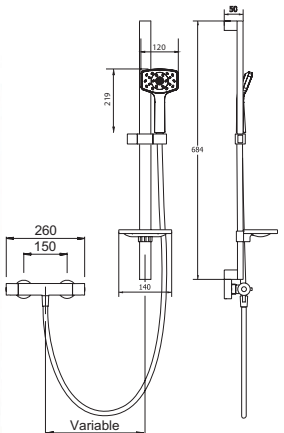

- Water efficient without compromising performance
- Includes Satinjet Waipori handset
- Rectangular head for a wide spray pattern
- 38°C temperature hot stop with override facility
- Fitted with 8l/min flow regulator

VALVE: Thermostatic	INLET CONNECTIONS: 15mm Compression
OPERATION: Separate flow and temperature controls	WORKING PRESSURE: 0.5 - 5.0 bar

● **WAIBS** Chrome & Graphite Ex.VAT **£237.09** Inc.VAT **£284.51**

Lifetime warranty on shower head