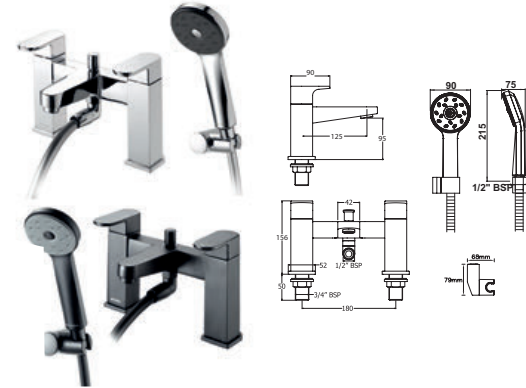

Satinjet® Amio Deck Mounted Bath Shower Mixer

- Complete with Satinjet Maku handset & wall bracket
- Water efficient without compromising showering performance
- Handset fitted with 8l/min flow regulator
- Lifetime warranty on the handset
- Ceramic disc handles ensure a smooth operation
- Supplied with metal backnuts