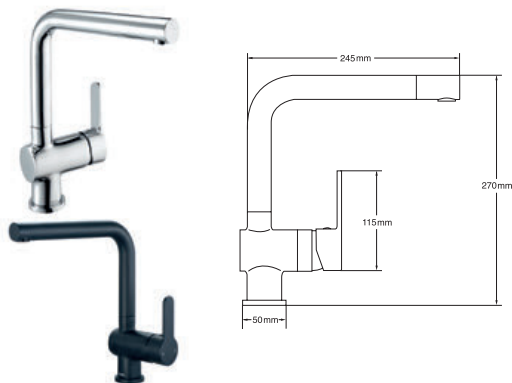

INLET CONNECTIONS: 1/2" BSP
WORKING PRESSURE: 0.1 - 5.0 bar

- **ETH104** Chrome Ex.VAT **£173.41** Inc.VAT **£208.09**
- **ETH104BK** Matte Black Ex.VAT **£198.00** Inc.VAT **£237.60**

DEVA KITCHEN TAPS

Single Handle

5 year warranty on non-chrome finishes

Indi Sink Mixer

- Ceramic cartridge for smooth operation and longer life
- Tilt and turn temperature and flow control
- Swivel spout
- Available with 6l/min flow regulator, see -6 code