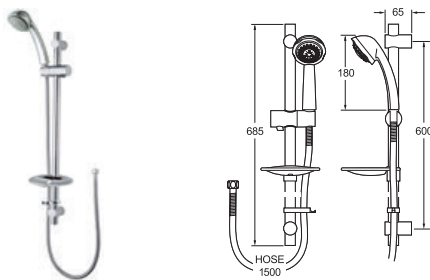

Substance 3 Mode Shower Kit

- 3 individual spray patterns
- Riser rail features adjustable brackets - ideal for retrofit
- Double interlocked 1.5m hose