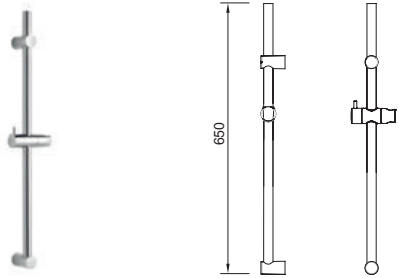

### Adjustable Riser Rail

Available January 2023

- Riser rail features adjustable bracket (max 610mm) - ideal for retrofit
- Easy to operate handset slider

● **RR02CP** Chrome Ex.VAT **£31.00** Inc.VAT **£37.20**