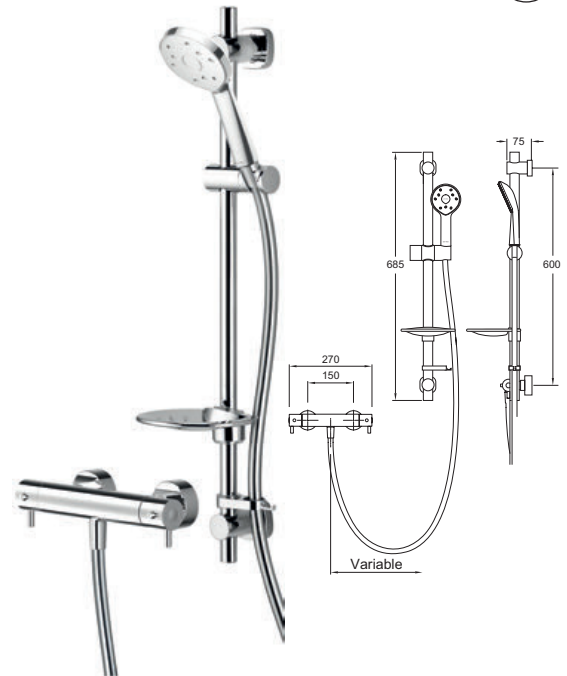

Satinjet® Kiri MK2 Low Flow Cool Touch Bar Shower With Easy Fit Kit

- Water efficient without compromising performance
- Includes Satinjet Kiri Low Flow MK2 handset
- Fitted with 5.5l/min flow regulator
- Delivers a great shower experience at a lower flow rate
- 38°C temperature hot stop with override facility
- Valve is safe and cool to touch making it ideal for families
- Includes easy fit connections
- Easy to fit shower rail - simply twist and lock brackets into place, see page 18

VALVE: Thermostatic	INLET CONNECTIONS: 15mm Compression
OPERATION: Separate flow and temperature controls	WORKING PRESSURE: 1.0 - 5.0 bar

● KRLFCTSEFLP Chrome Ex.VAT £300.45 Inc.VAT £360.54

Our Shower Technologies

METHVEN Satinjet®

The unmistakable feeling of 300,000 droplets per second.