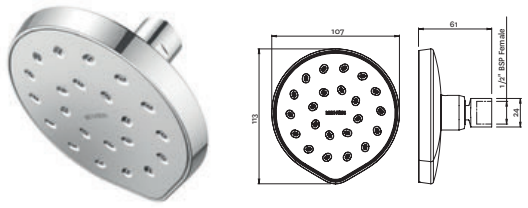

Methven Showers Handsets & Heads

Satinjet® Kiri MK2 Shower Rose

- Water efficient without compromising performance
- Adjustable head to angle spray exactly where you want it
- Fitted with 8l/min flow regulator
- Lifetime warranty

INLET CONNECTIONS: 1/2" BSP

WORKING PRESSURE: 0.3 - 5.0 bar

Water Label: 8 l/min

● **KRWSCPUK** Chrome Ex.VAT **£42.93** Inc.VAT **£51.52**

Satinjet® Kiri Low Flow MK2 Shower Rose

- Water efficient without compromising performance
- Delivers a great shower experience at a lower flow rate
- Adjustable head to angle spray exactly where you want it
- Fitted with 5.5l/min flow regulator
- Lifetime warranty