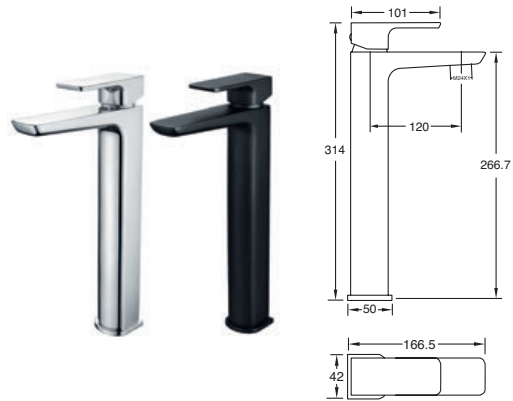

INLET CONNECTIONS: 1/2" BSP
WORKING PRESSURE: 0.1 - 5.0 bar

- WAITBCPUK Chrome Ex.VAT £188.94 Inc.VAT £226.73
- WAITBBK Matte Black Ex.VAT £238.59 Inc.VAT £286.31

Wai Mini Basin Mixer

- Contemporary square design
- Ceramic cartridge for smooth operation
- Includes press top waste
- Fitted with a 4l/min flow regulator
- Slim stream directional aerator prevents splashback