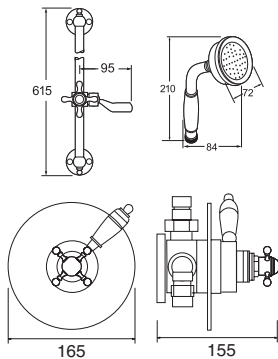

VALVE: Thermostatic	INLET CONNECTIONS: 15mm Compression
OPERATION: Separate flow and temperature controls	WORKING PRESSURE: 0.1 - 5.0 bar

● **GEOCC01** Chrome Ex.VAT **£777.11** Inc.VAT **£932.53**

Lace Manual Shower Valve

- Ceramic cartridge for longer operation life
- Exposed and concealed valve options in one box
- Tilt and turn temperature and flow control
- Includes wall union for concealed installations
- Co-ordinate with shower accessories see pages 96-99