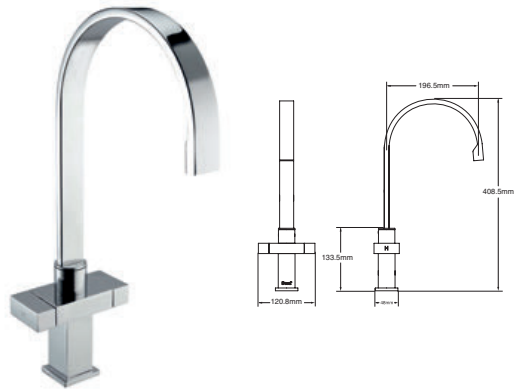

INLET CONNECTIONS:
½" BSP

WORKING PRESSURE:
0.3 - 5.0 bar

● **BTN104** Chrome Ex.VAT **£215.81** Inc.VAT **£258.97**

Georgian Sink Mixer

- Swivel spout
- Dual Flow