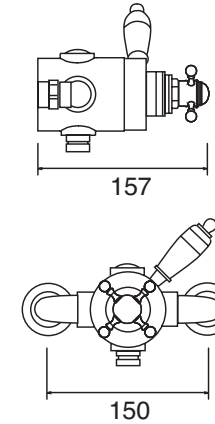

**Georgian Concentric Exposed Shower Valve**

- Cross handle for temperature control and white lever for on/off
- Co-ordinate with shower accessories see pages 96-99
- Can be fitted with an adjustable or rigid riser