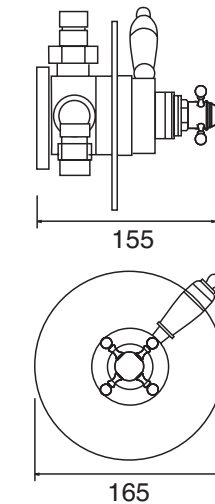

VALVE:
Thermostatic

OPERATION:
Separate flow and temperature controls

INLET CONNECTIONS:
15mm Compression

WORKING PRESSURE:
0.1 - 5.0 bar

● **GEOCONC** Chrome Ex.VAT **£648.56** Inc.VAT **£778.27**