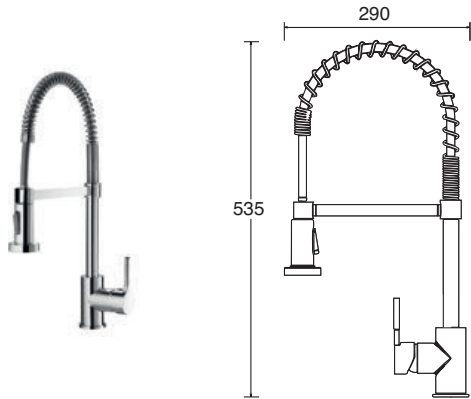

INLET CONNECTIONS: 1/2" BSP
WORKING PRESSURE: 1.0 - 5.0 bar

● **SLINKY218** Chrome Ex.VAT **£279.56** Inc.VAT **£335.47**

DEVA KITCHEN TAPS

Dual Handle

5 year warranty on non-chrome finishes