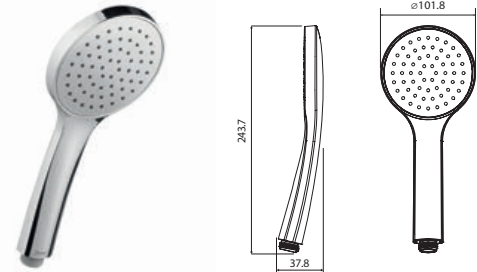

Single Mode Handset

Available January 2023

- Rub clean nozzles