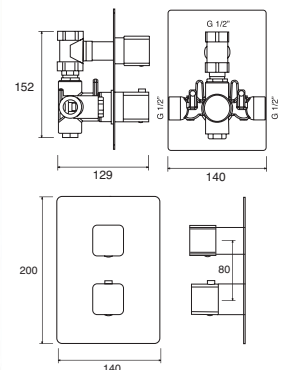

Methven Showers

Kiri

Kiri Concealed Mixer Valve (Single Outlet)

- 38°C temperature hot stop with override facility
- Front access filters - no need to disconnect shower from water supply during maintenance
- Available with brass or ABS concealing plate

VALVE: Thermostatic	INLET CONNECTIONS: ½" BSP
OPERATION: Separate flow and temperature controls	WORKING PRESSURE: 0.2 - 5.0 bar

- **KIRI 1D** Chrome (Brass) Ex.VAT **£397.32** Inc.VAT **£476.78**
- **KIRI 1DA** Chrome (ABS plate) Ex.VAT **£344.73** Inc.VAT **£413.68**

Kiri Concealed Mixer Valve (2 outlets)

- 38°C temperature hot stop with override facility
- Front access filters - no need to disconnect shower from water supply during maintenance
- Diverter cartridge to two outlets
- Available with brass or ABS concealing plate
- Concealed shower spindle extension available see page 177