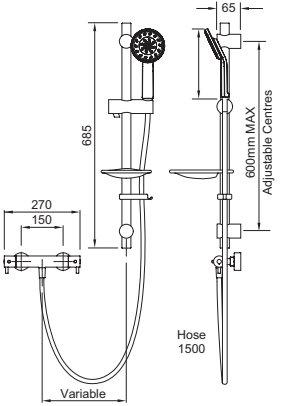

METHVEN EST 1886

Satinjet® Kiri Cool Touch Bar Shower

- Water efficient without compromising performance
- Includes Satinjet Kiri handset
- Fitted with 8l/min flow regulator
- 38°C temperature hot stop with override facility
- Valve is safe and cool to touch making it ideal for families
- Includes easy fit connections

VALVE: Thermostatic	INLET CONNECTIONS: 15mm Compression
OPERATION: Separate flow and temperature controls	WORKING PRESSURE: 0.3 - 5.0 bar

● **KCTS** Chrome & Graphite Ex.VAT **£253.21** Inc.VAT **£303.85**

Satinjet® Kiri MK2 Cool Touch Bar Shower With Easy Fit Kit