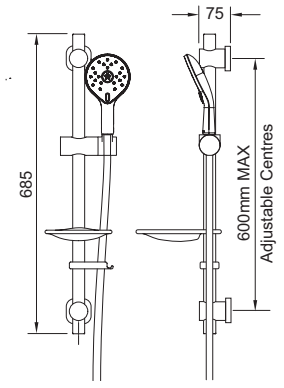

Methven Showers Shower Kits

Lifetime warranty on shower head

Satinjet® Kaha Easy Fit Shower Kit

- Water efficient without compromising performance
- Includes Satinjet Kaha handset
- Fitted with 8l/min flow regulator
- Choose from Satinjet body shower or massage sprays
- Easy to fit shower rail - simply twist and lock brackets into place, see page 18

INLET CONNECTIONS: 1/2" BSP
WORKING PRESSURE: 0.3 - 5.0 bar

● EKIT08/KH Chrome Ex.VAT £161.03 Inc.VAT £193.24

Aurajet™ Aio Easy Fit Shower Kit

- Unique, halo shaped head for a designer look
- Water efficient without compromising performance
- Includes Aurajet Aio handset
- Fitted with 8l/min flow regulator
- Handset resists the build up of limescale
- Easy to fit shower rail - simply twist and lock brackets into place, see page 18
- Riser rail features adjustable brackets - ideal for retrofit