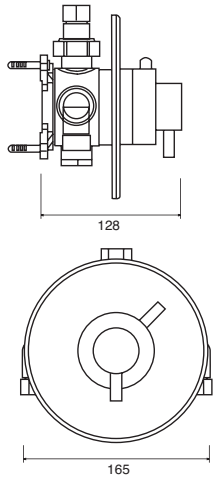

**Vision Concentric Concealed Shower Valve**

- Easy to use lever handle
- Adjustable centres
- Co-ordinate with shower accessories see pages 96-99

**VALVE:**  
Thermostatic

**OPERATION:**  
Separate flow and temperature controls