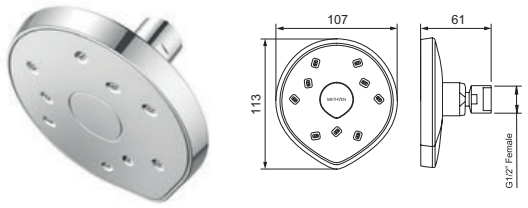

INLET CONNECTIONS: 1/2" BSP

WORKING PRESSURE: 1.0 - 5.0 bar

Water Label: 5.5 l/min

● **KRLFWSCP** Chrome Ex.VAT **£42.93** Inc.VAT **£51.52**

Airstream® Handset

- Features Airstream for softer, lighter, more voluminous showering
- Easy click 3 function spray
- Simple push button operation to change between Airstream full body, massage and combination spray