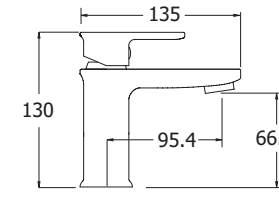

INLET CONNECTIONS: 1/2" BSP
WORKING PRESSURE: 0.1 - 5.0 bar

ZON313 Chrome Ex.VAT **£96.62** Inc.VAT **£115.94**

Zonos Bath Shower Mixer

- Ceramic disc handles ensure a smooth operation and longer life
- Comes complete with single mode shower kit and wall bracket
- Works with flow regulator HSR8 to achieve 8 litres per minute - see page 12