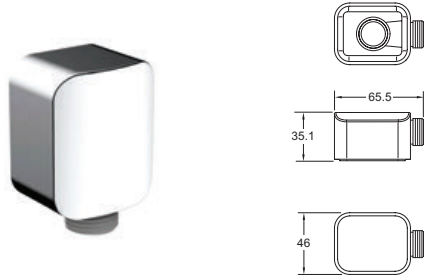

DEVA SHOWERS

Shower Accessories

Square Wall Union

- Brass construction
- Comes complete with 1/2" BSP connection

INLET CONNECTIONS:
1/2" BSP

● **METHSQELB** Chrome Ex.VAT **£68.98** Inc.VAT **£82.78**

Round Parking Bracket

- Brass construction