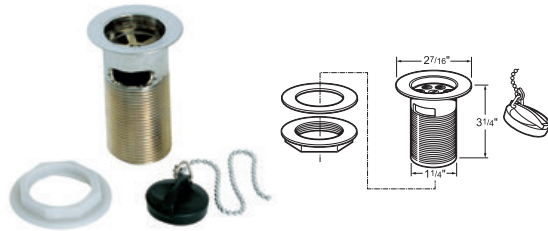

WASTES & SPARES

Wastes

1 1/4" Basin Slotted Waste

- Complete with poly plug and chain
- Slotted waste for basins with a built in overflow

● DW300 Chrome Ex.VAT **£7.90** Inc.VAT **£9.48**

Free Flow 1 1/4" Basin Slotted Waste

- Allows water to flow continuously reducing the risk of flooding
- Slotted waste for basins with a built in overflow