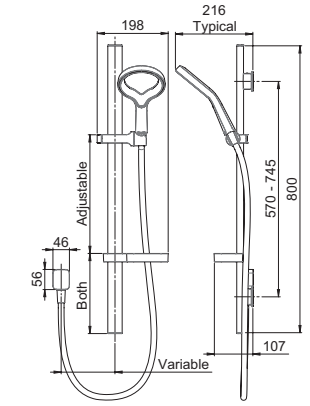

INLET CONNECTIONS: 1/2" BSP
WORKING PRESSURE: 1.0 - 5.0 bar

● AOSRCPUK Chrome Ex.VAT £246.05 Inc.VAT £295.26

Beat The Rising Cost Of Living

Annualised Savings	8 LPM
Cash saving (£) vs 15 LPM	£229.04
Water saving (l) vs 15 LPM	37,443.8
Energy saving (kWh) vs 15 LPM	1,5367
CO₂E saving (kg) vs 15 LPM	330.4

To find out more visit www.uk.methven.com/interactive-calculator