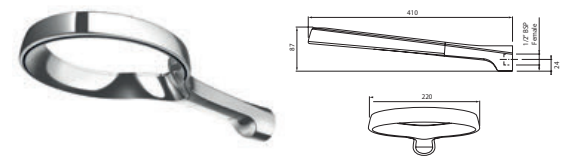

Methven Showers Heads

Aurajet™ Aio Overhead Shower

- Unique, halo shaped head for a designer look
- Ultra wide spray coverage
- Resists the build up of limescale
- Fitted with 12l/min flow regulator
- Quick fit connector for easy installation
- Perfect with Kaha or Kiri single outlet shower valve - see pages 36 & 38

INLET CONNECTIONS: 1/2" BSP

WORKING PRESSURE: 1.0 - 5.0 bar

Water Label 12 l/min

● **AOOSCPUK** Chrome Ex.VAT **£307.89** Inc.VAT **£369.47**