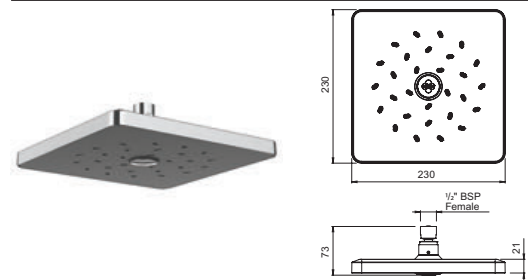

INLET CONNECTIONS: 1/2" BSP
WORKING PRESSURE: 0.3 - 5.0 bar

Unified Water Label 9 l/min

● **OSQ230CP** Chrome & Graphite Ex.VAT **£186.92** Inc.VAT **£224.30**

Satinjet® Round Fixed Head Shower

- Water efficient without compromising performance
- Adjustable head to angle spray exactly where you want it
- Supplied with 9l/min flow regulator
- Lifetime warranty