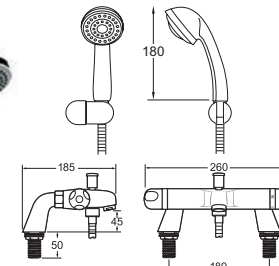

INLET CONNECTIONS:
¾" BSP

WORKING PRESSURE:
0.3 - 5.0 bar

● **DYN 106** Chrome Ex.VAT **£331.93** Inc.VAT **£398.32**

DEVA COMMERCIAL

DEVA COMMERCIAL