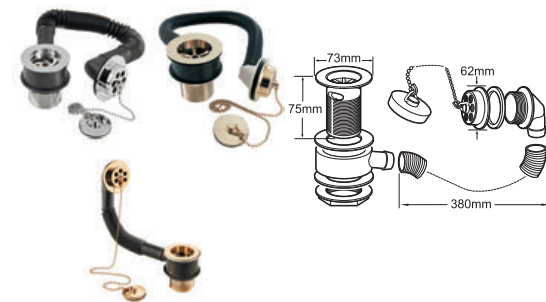

● **DW404/017** Chrome Ex.VAT **£21.33** Inc.VAT **£25.60**
● **DW404/501** Gold Ex.VAT **£54.96** Inc.VAT **£65.95**

1 1/2" Bath Tidy Waste

- Complete with overflow assembly and metal plug