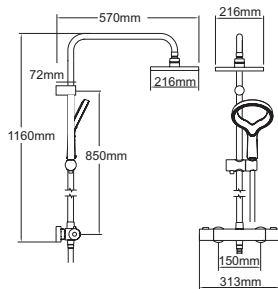

**VALVE:**  
Thermostatic

**OPERATION:**  
Separate flow and temperature controls

**INLET CONNECTIONS:**  
15mm Compression

**WORKING PRESSURE:**  
1.0 - 5.0 bar

● AOKCTSDEF Chrome

Ex.VAT £451.59 Inc.VAT £541.91