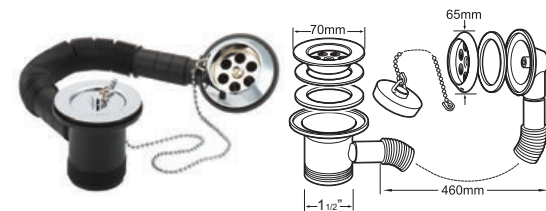

### 1 1/2" Bath Tidy Waste

- Complete with overflow assembly and metal plug

● **BTW404/017** Chrome Ex.VAT **£26.86** Inc.VAT **£32.23**