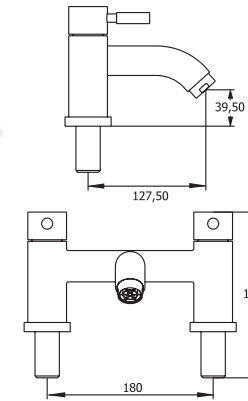

DEVA BATHROOM TAPS

Vision

Vision Bath Filler

- Ceramic disc handles ensure a smooth operation and longer life

INLET CONNECTIONS:
¾" BSP

WORKING PRESSURE:
0.1 - 5.0 bar

● VSN208 Chrome

Ex.VAT **£248.95** Inc.VAT **£298.74**