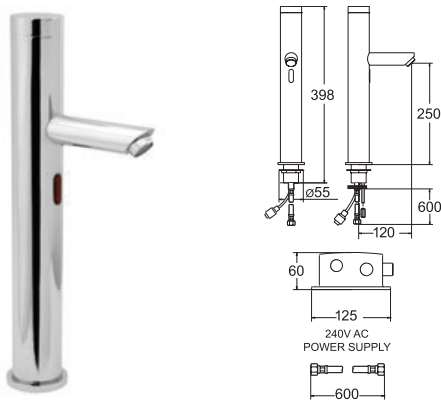

- Suitable for cold or premixed water
- Moisture and water resistant control unit
- Choice of battery or mains power
- Battery operation requires 4 x AA batteries
- Recommended for use with a blending valve see page 165
- Compatible with Waterblade - innovative technology which uses just 2.5l/min

INLET CONNECTIONS: 1/2" BSP
WORKING PRESSURE: 0.5 - 5.0 bar

● **SENSOR3/D** Chrome Ex.VAT **£456.81** Inc.VAT **£548.17**

DEVA COMMERCIAL TAPS

Waste less water
Save money on water bills
Easy & hygienic to use
Choice of deck and wall mounted designs
Choice of battery or mains power