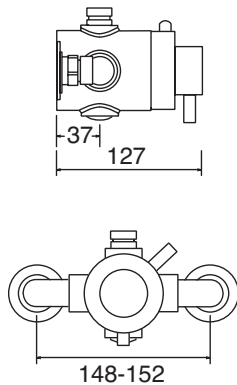

VALVE:
Thermostatic

OPERATION:
Separate flow and temperature controls

INLET CONNECTIONS:
15mm Compression

WORKING PRESSURE:
0.1 - 5.0 bar

● **VSNCONEX** Chrome Ex.VAT **£532.64** Inc.VAT **£639.17**

Georgian Concentric Exposed Shower Valve

- Cross handle for temperature control and white lever for on/off
- Co-ordinate with shower accessories see pages 96-99
- Can be fitted with an adjustable or rigid riser