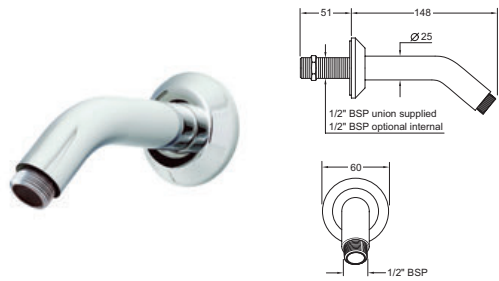

INLET CONNECTIONS:
1/2" BSP

● **SAW148** Chrome Ex.VAT **£37.63** Inc.VAT **£45.16**

Over Head Wall Shower Arm

- Brass construction
- Comes complete with 1/2" BSP connection
- Pair with a round or square head