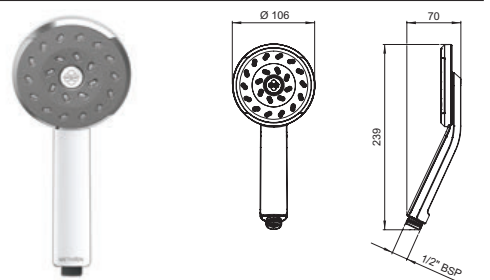

Unified Water Label 8 l/min

INLET CONNECTIONS: 1/2" BSP   **WORKING PRESSURE:** 0.3 - 5.0 bar

SJK23 Chrome & Graphite   Ex.VAT £37.63 Inc.VAT £45.16

Satinjet® Kiri Shower Rose

- Water efficient without compromising performance
- Adjustable head to angle spray exactly where you want it
- Fitted with 8l/min flow regulator
- Lifetime warranty