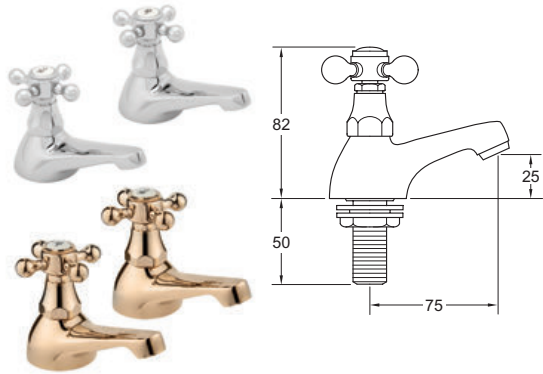

INLET CONNECTIONS:
1/2" BSP

WORKING PRESSURE:
0.1 - 5.0 bar

- **TUD01** Chrome Ex.VAT **£46.64** Inc.VAT **£55.97**
- **TUD01/501** Gold Ex.VAT **£81.18** Inc.VAT **£97.42**

Tudor Bath Taps

- Optimised for bath filling