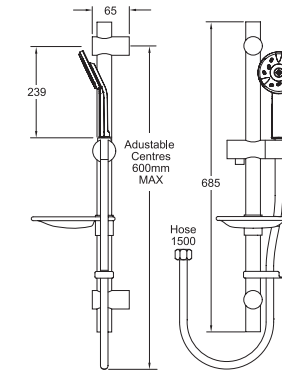

INLET CONNECTIONS: 1/2" BSP

WORKING PRESSURE: 1.0 - 5.0 bar

Unified Water Label 5.5 l/min

KK1-LF Chrome & Graphite Ex.VAT **£74.03** Inc.VAT **£88.84**

Satinjet® Kiri Shower Kit

- Water efficient without compromising performance
- Includes Satinjet Kiri handset
- Fitted with 8l/min flow regulator
- Riser rail features adjustable brackets - ideal for retrofit