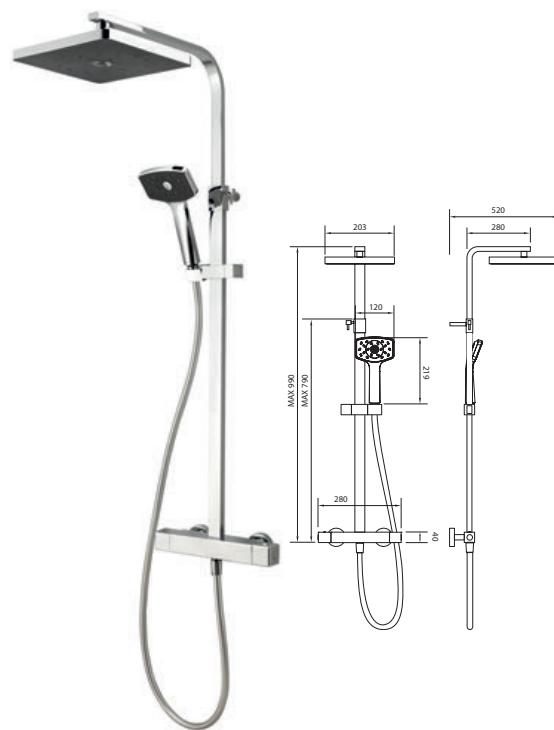

Satinjet® Waipori Cool Touch Diverter Shower

- Includes Satinjet overhead at 9l/min and Waipori Satinjet handset at 8l/min
- 38°C temperature hot stop with override facility
- Valve is safe and cool to touch making it ideal for families
- Includes easy fit connections
- Overhead height can be adjusted to suit your family

VALVE: Thermostatic	INLET CONNECTIONS: 15mm Compression
OPERATION: Separate flow and temperature controls	WORKING PRESSURE: 1.5 - 5.0 bar

● **WCTSDEF** Chrome & Graphite Ex.VAT **£609.48** Inc.VAT **£731.38**