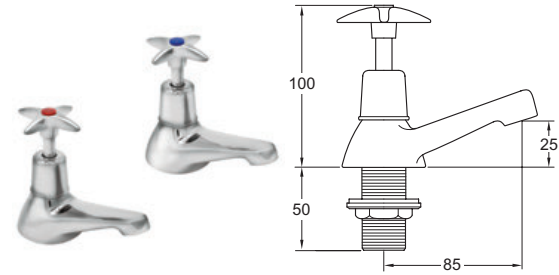

INLET CONNECTIONS: 3/4" BSP
WORKING PRESSURE: 0.1 - 5.0 bar

● **182X** Chrome Ex.VAT **£41.88** Inc.VAT **£50.26**

DEVA BATHROOM TAPS

Profile

5 year warranty on non-chrome finishes

Profile Basin Mixer With Pop Up Waste

- Includes lever operated pop up waste
- Compatible with Waterblade - innovative technology which uses just 2.5l/min
- Works with flow regulator FR113-4 to achieve 4 litres per minute - see page 13