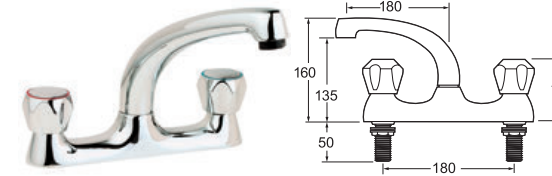

DEVA KITCHEN TAPS

Deck Mounted

Profile Deck Mounted Sink Mixer

- Swivel spout
- Dual Flow
- Metal backnuts on SPEC codes

INLET CONNECTIONS:
1/2" BSP

WORKING PRESSURE:
0.1 - 5.0 bar

● **DCM105** Chrome Ex.VAT **£75.08** Inc.VAT **£90.10**

● **DCM SPEC105** Chrome Ex.VAT **£79.02** Inc.VAT **£94.82**