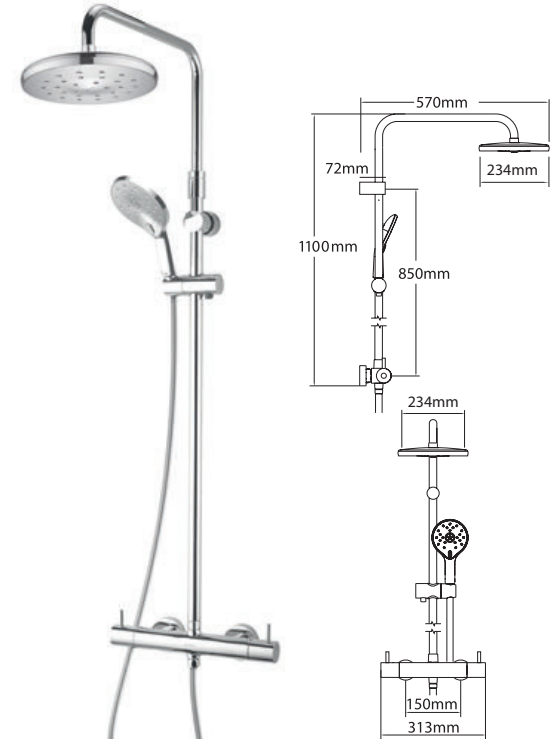

<b>VALVE:</b> Thermostatic	<b>INLET CONNECTIONS:</b> 15mm Compression
<b>OPERATION:</b> Separate flow and temperature controls	<b>WORKING PRESSURE:</b> 1.5 - 5.0 bar

● **WCTSDEF** Chrome & Graphite Ex.VAT **£609.48** Inc.VAT **£731.38**