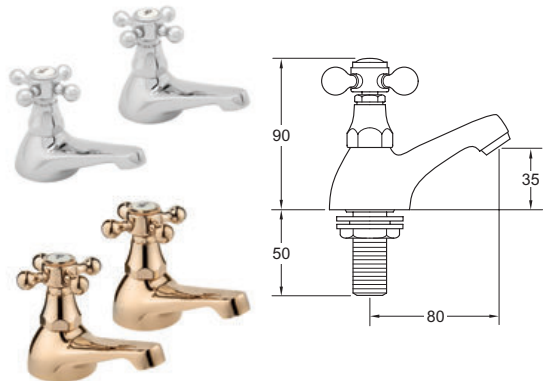

## Tudor Bath Taps

- Optimised for bath filling

**INLET CONNECTIONS:**  
3/4" BSP

**WORKING PRESSURE:**  
0.1 - 5.0 bar

- **TUD02** Chrome Ex.VAT **£49.80** Inc.VAT **£59.76**
- **TUD02/501** Gold Ex.VAT **£84.47** Inc.VAT **£101.36**