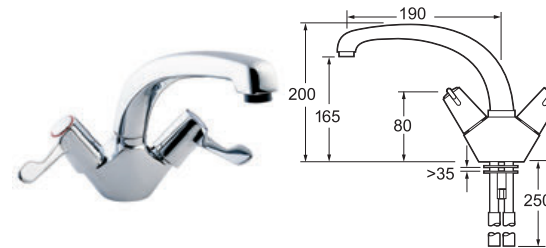

INLET CONNECTIONS: 15mm Copper
WORKING PRESSURE: 0.1 - 5.0 bar

● **DLT104** Chrome Ex.VAT **£131.19** Inc.VAT **£157.43**