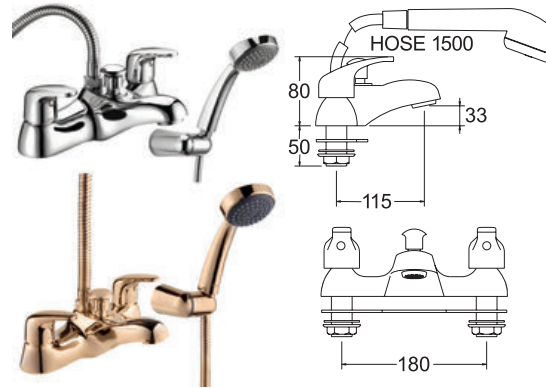

Adore Bath Shower Mixer

- Ceramic disc handles ensure a smooth operation and longer life
- Comes complete with single mode shower kit and wall bracket
- Works with flow regulator HSR8 to achieve 8 litres per minute - see page 12

INLET CONNECTIONS:
3/4" BSP

WORKING PRESSURE:
0.1 - 5.0 bar

- **ADORE106** Chrome
- **ADORE106/501** Gold

Ex.VAT **£164.03** Inc.VAT **£196.84**
Ex.VAT **£246.06** Inc.VAT **£295.27**