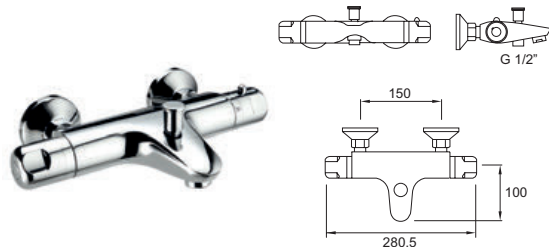

INLET CONNECTIONS:
3/4" BSP

WORKING PRESSURE:
0.3 - 5.0 bar

● **DYN106 B.O.** Chrome

Ex.VAT **£221.49** Inc.VAT **£265.79**