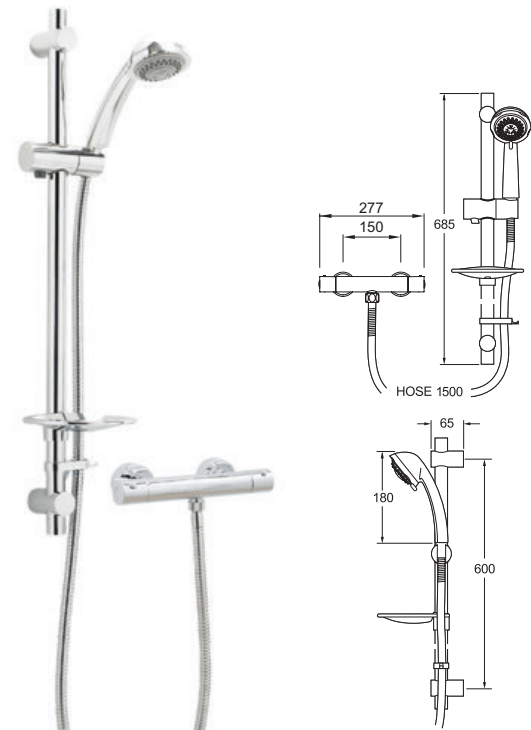

Combi Cool Touch Bar Shower With Multi Mode Kit

- Valve is safe and cool to touch making it ideal for families
- 38°C temperature hot stop with override facility
- Double interlocked 1.5m hose
- Riser rail features adjustable brackets - ideal for retrofit
- Works with flow regulator HSR8 to achieve 8 litres per minute - see page 12

VALVE: Thermostatic	INLET CONNECTIONS: 15mm Compression
OPERATION: Separate flow and temperature controls	WORKING PRESSURE: 0.5 - 5.0 bar

● **COMBMEF** Chrome Ex.VAT **£228.46** Inc.VAT **£274.15**