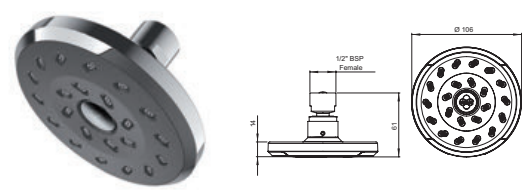

Unified Water Label 8 l/min

INLET CONNECTIONS: 1/2" BSP   **WORKING PRESSURE:** 0.3 - 5.0 bar

SJK005 Chrome & Graphite   Ex.VAT £37.63 Inc.VAT £45.16

Satinjet® Kiri Low Flow Handset

- Water efficient without compromising performance
- Delivers a great shower experience at a lower flow rate
- Fitted with 5.5l/min flow regulator
- Lifetime warranty