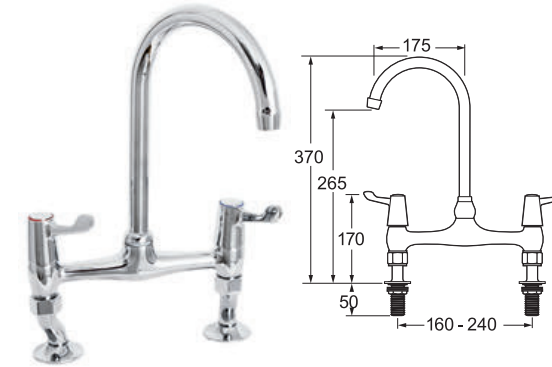

INLET CONNECTIONS:
½" BSP

WORKING PRESSURE:
0.1 - 5.0 bar

● **DLT305B** Chrome Ex.VAT **£188.10** Inc.VAT **£225.72**

Lever Action 6" Lever Bridge Sink Mixer With Adjustable Centres

- Ceramic disc handles ensure a smooth operation and longer life
- Swivel spout
- Dual Flow
- Features adjustable centre pillars for easy installation
- Long levers for easy use with closed fist or arm operation