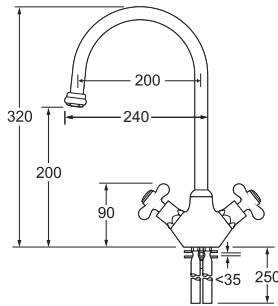

Venetian Sink Mixer

- Swivel spout
- Dual Flow

INLET CONNECTIONS:
½" BSP

WORKING PRESSURE:
0.1 - 5.0 bar

● SM057 Chrome

Ex.VAT **£149.38** Inc.VAT **£179.26**

● SM057/501 Gold

Ex.VAT **£204.21** Inc.VAT **£245.05**

DEVA KITCHEN TAPS

Dual Handle

5 year warranty on non-chrome finishes