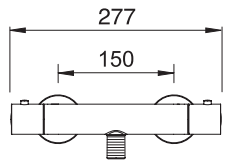

Methven Showers Bar Valves

Cool Touch Bar Valve

- 38°C temperature hot stop with override facility
- Valve is safe and cool to touch making it ideal for families
- Includes easy fit connections

VALVE:
Thermostatic

OPERATION:
Separate flow and temperature controls

INLET CONNECTIONS:
15mm Compression

WORKING PRESSURE:
0.2 - 5.0 bar

CTBV03 Chrome Ex.VAT £134.54 Inc.VAT £161.45