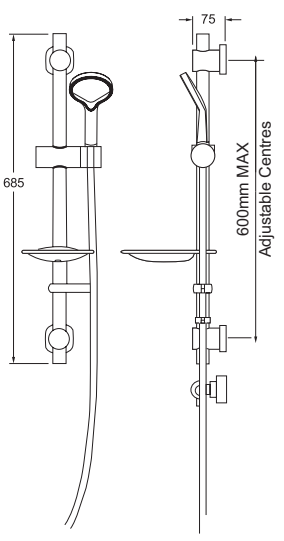

INLET CONNECTIONS: 1/2" BSP
WORKING PRESSURE: 1.0 - 5.0 bar

Unified Water Label 5.7 l/min

● EKIT12/AIOS Chrome Ex.VAT £140.00 Inc.VAT £168.00
● EKIT12/AIOSBK Matte Black Ex.VAT £178.00 Inc.VAT £213.60

Airstream™ Hand Shower

- Features Airstream for softer, lighter, more voluminous showering
- Simple lever to change between Airstream full body, massage and combination spray
- Includes male threaded connector