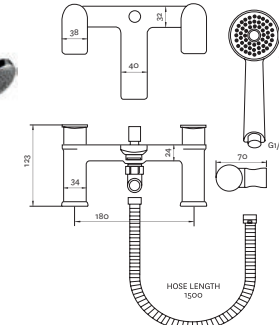

INLET CONNECTIONS: 3/4" BSP
WORKING PRESSURE: 0.3 - 5.0 bar

ZON106 Chrome Ex.VAT **£225.44** Inc.VAT **£270.53**