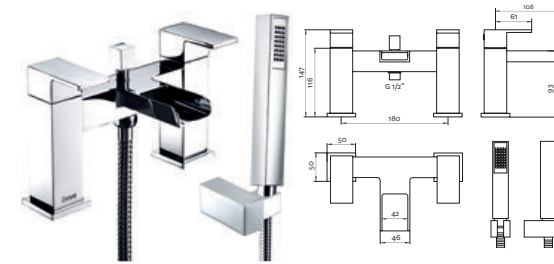

INLET CONNECTIONS: 3/4" BSP
WORKING PRESSURE: 0.3 - 5.0 bar

● SPA2106 Chrome Ex.VAT **£309.18** Inc.VAT **£371.02**