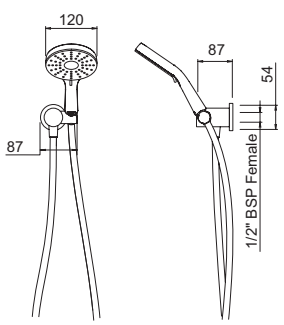

INLET CONNECTIONS: 1/2" BSP
WORKING PRESSURE: 0.5 - 5.0 bar

● KHSBK Matte Black Ex.VAT £136.55 Inc.VAT £163.86

Airstream™ Rail Shower

- Features Airstream for softer, lighter, more voluminous showering
- Simple lever to change between Airstream full body, massage and combination spray
- Includes male threaded connector