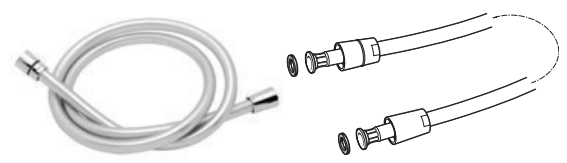

INLET CONNECTIONS: ½" BSP	
● HOS1.5PVS07 Chrome (1.5m)	Ex.VAT £33.99 Inc.VAT £40.79
● HOSE2.0 Chrome (2m)	Ex.VAT £39.52 Inc.VAT £47.42
● HOS1.5PVS07BK Matte Black (1.5m)	Ex.VAT £42.00 Inc.VAT £50.40