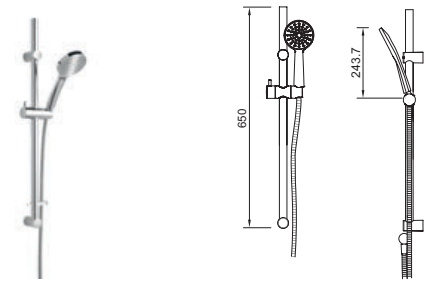

Pennington Single Mode Shower Kit

- Riser rail features adjustable bracket (max 610mm) - ideal for retrofit
- Double interlocked 1.5m hose
- Rub clean nozzles