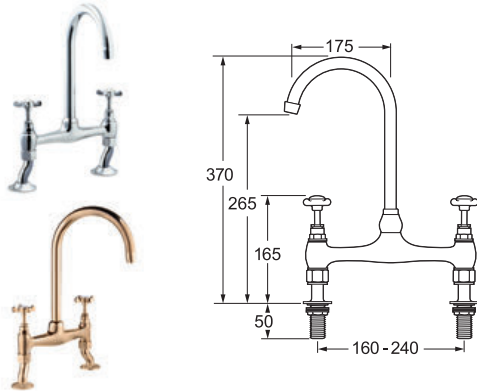

INLET CONNECTIONS:
1/2" BSP

WORKING PRESSURE:
0.1 - 5.0 bar

● **CR305** Chrome Ex.VAT **£275.80** Inc.VAT **£330.96**

● **CR305/501** Gold Ex.VAT **£355.44** Inc.VAT **£402.53**