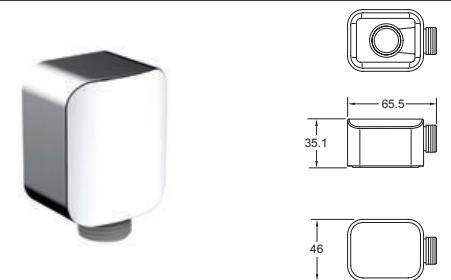

METHVEN EST 1886

Methven Showers Accessories

Square Wall Union

- Brass construction
- Comes complete with ½" BSP connection

INLET CONNECTIONS: ½" BSP	
● METHSQELB Chrome	Ex.VAT £68.98 Inc.VAT £82.78

Smooth Shower Hose

- Easy clean, twist free smooth hose