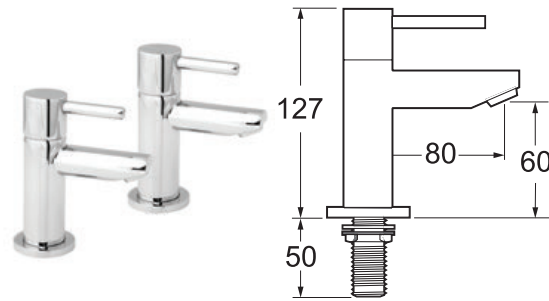

### Insignia Bath Taps

- Ceramic disc handles ensure a smooth operation and longer life
- Optimised for bath filling

**INLET CONNECTIONS:**  
3/4" BSP

**WORKING PRESSURE:**  
0.1 - 5.0 bar

● **INS102** Chrome Ex.VAT **£116.19** Inc.VAT **£139.43**