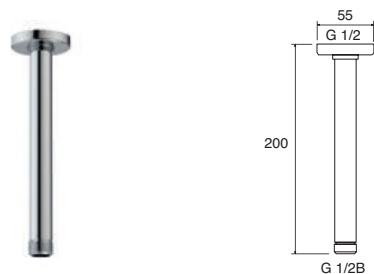

### Ceiling Mounted Shower Arm 200mm

- Brass construction
- Pair with a round or square head

INLET CONNECTIONS:  
1/2" BSP

● **ARMC05CP** Chrome Ex.VAT **£46.74** Inc.VAT **£56.09**