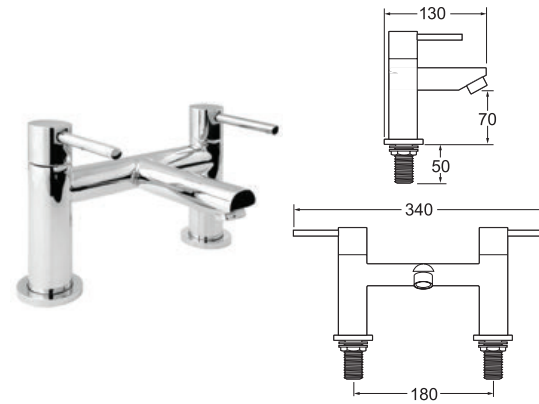

DEVA BATHROOM TAPS

Insignia

Insignia Bath Filler

- Ceramic disc handles ensure a smooth operation and longer life

INLET CONNECTIONS:
3/4" BSP

WORKING PRESSURE:
0.1 - 5.0 bar

● **INS108** Chrome Ex.VAT **£182.55** Inc.VAT **£219.06**