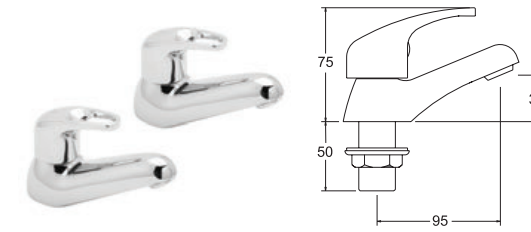

Lace Bath Taps

- Ceramic disc handles ensure a smooth operation and longer life
- Optimised for bath filling

INLET CONNECTIONS: 3/4" BSP
WORKING PRESSURE: 0.1 - 5.0 bar

● **LACE102** Chrome Ex.VAT **£86.11** Inc.VAT **£103.33**

Lace Bath Shower Mixer

- Ceramic disc handles ensure a smooth operation and longer life
- Comes complete with single mode shower kit and wall bracket
- Works with flow regulator HSR8 to achieve 8 litres per minute - see page 12