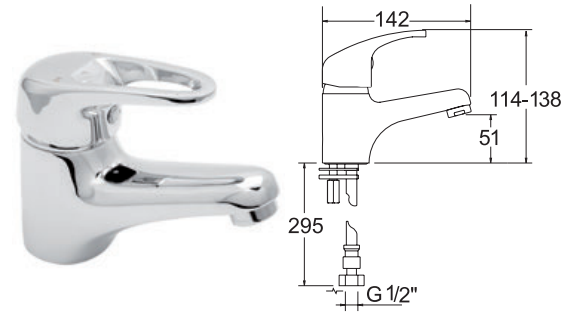

DEVA BATHROOM TAPS

Lace

Lace Basin Mixer

- Ceramic cartridge for smooth operation and longer life
- Tilt and turn temperature and flow control
- Comes complete with press top waste
- Works with flow regulator FR113-4 to achieve 4 litres per minute - see page 13
- Compatible with Waterblade - innovative technology which uses just 2.5l/min

INLET CONNECTIONS: 1/2" BSP
WORKING PRESSURE: 0.1 - 5.0 bar

● **LACE113** Chrome Ex.VAT **£95.13** Inc.VAT **£114.16**

Lace Mini Basin Mixer

- Ceramic cartridge for smooth operation and longer life
- Tilt and turn temperature and flow control
- Works with flow regulator FR113-4 to achieve 4 litres per minute - see page 13