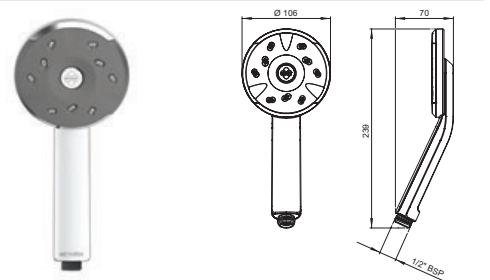

Unified Water Label 5.5 l/min

INLET CONNECTIONS: 1/2" BSP   **WORKING PRESSURE:** 1.0 - 5.0 bar

SJK23-LF Chrome & Graphite   Ex.VAT £37.63 Inc.VAT £45.16

METHVEN EST 1886

Methven Showers Handsets & Heads

Satinjet® Kiri Low Flow Shower Rose

- Water efficient without compromising performance
- Adjustable head to angle spray exactly where you want it
- Delivers a great shower experience at a lower flow rate
- Fitted with 5.5l/min flow regulator
- Lifetime warranty