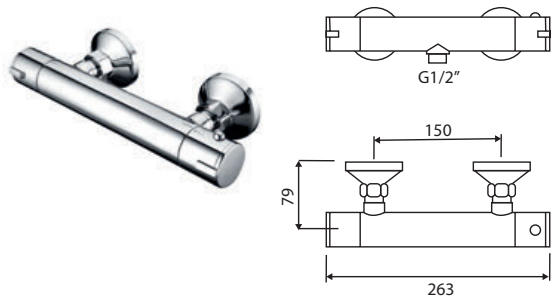

VALVE: Thermostatic	INLET CONNECTIONS: 1/2" BSP
OPERATION: Separate flow and temperature controls	WORKING PRESSURE: 0.1 - 5.0 bar

● **BV01CP** Chrome Ex.VAT **£98.00** Inc.VAT **£117.60**

Available January 2023

Cool Touch Bar Valve

- Valve is safe and cool to touch making it ideal for families
- 38°C temperature hot stop with override facility
- Includes fast fit valve connectors for quick & easy installation