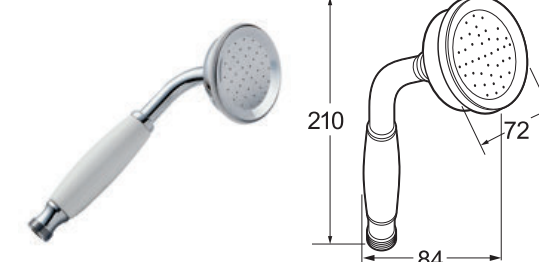

Traditional Single Mode Handset