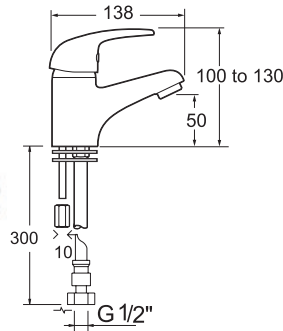

- Ceramic cartridge for smooth operation and longer life
- Tilt and turn temperature and flow control
- Also available with Press Top waste - see code C
- Works with flow regulator FR113-4 to achieve 4 litres per minute - see page 13

INLET CONNECTIONS:
1/2" BSP

WORKING PRESSURE:
0.1 - 5.0 bar

- **ADORE313** Chrome
- **ADORE313C** Chrome inc waste

Ex.VAT **£68.91** Inc.VAT **£82.69**
Ex.VAT **£83.43** Inc.VAT **£100.12**