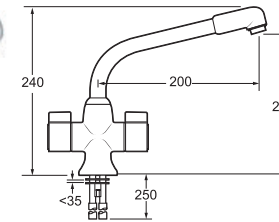

### Puffin Sink Mixer

- Ceramic disc handles ensure a smooth operation and longer life
- Swivel spout
- Dual flow

INLET CONNECTIONS:  
½" BSP

WORKING PRESSURE:  
0.1 - 5.0 bar

● PUF130/CP Chrome

Ex.VAT **£174.66** Inc.VAT **£209.59**