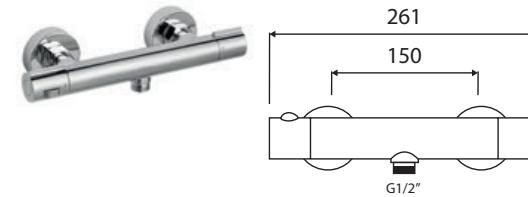

● **BV01CP** Chrome Ex.VAT **£98.00** Inc.VAT **£117.60**

Available January 2023

Cool Touch Bar Valve

- Valve is safe and cool to touch making it ideal for families
- 38°C temperature hot stop with override facility
- Includes fast fit valve connectors for quick & easy installation