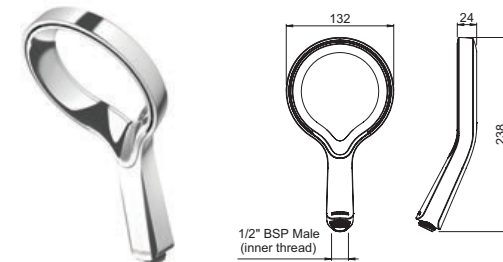

INLET CONNECTIONS: 1/2" BSP
WORKING PRESSURE: 1.0 - 5.0 bar

Unified Water Label 8 l/min

● **AOHSCPUK** Chrome Ex.VAT **£110.04** Inc.VAT **£132.05**

Wall Mounted Shower Arm and Head

- Adjustable head to angle spray exactly where you want it
- Easy to clean nozzles
- Includes male threaded connector