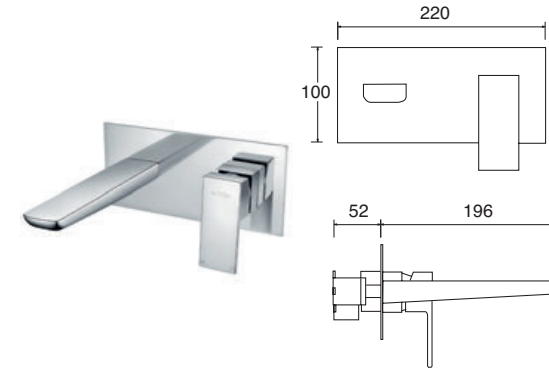

### Wai Wall Mounted Basin Mixer

- Contemporary square design
- Ceramic cartridge for smooth operation
- Fitted with a 4l/min flow regulator
- Slim stream directional aerator prevents splashback
- Long reach spout - ideal for free standing basins