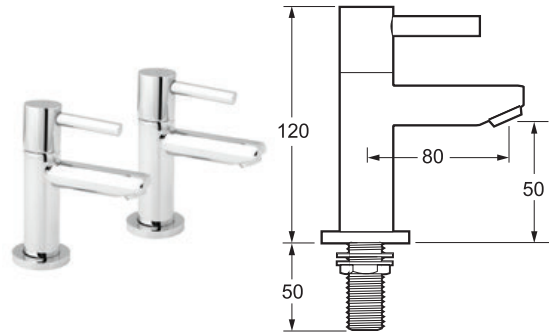

DEVA BATHROOM TAPS

Insignia

Insignia Basin Taps

- Ceramic disc handles ensure a smooth operation and longer life
- Works with flow regulator FR101-4 to achieve 4 litres per minute - see page 13

INLET CONNECTIONS:
1/2" BSP

WORKING PRESSURE:
0.1 - 5.0 bar

● **INS101** Chrome Ex.VAT **£99.57** Inc.VAT **£119.48**

Insignia Bath Taps

- Ceramic disc handles ensure a smooth operation and longer life
- Optimised for bath filling