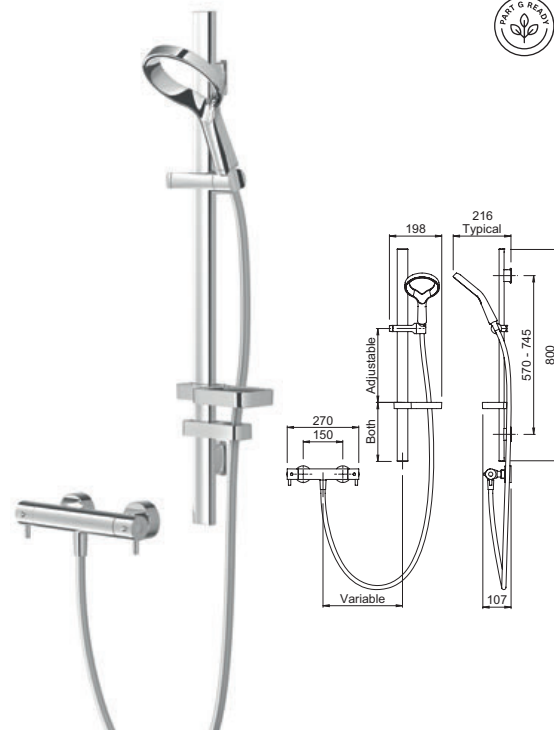

METHVEN EST 1886

Methven Showers Single Bar Showers

Aurajet™ Aio Cool Touch Bar Shower