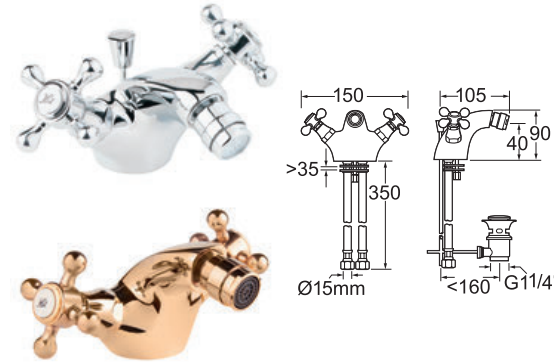

## Tudor Bidet Mixer With Pop Up Waste

- Comes complete with a lever operated pop up waste

**INLET CONNECTIONS:**  
1/2" BSP

**WORKING PRESSURE:**  
0.1 - 5.0 bar

- **TUD114** Chrome Ex.VAT **£132.76** Inc.VAT **£159.31**
- **TUD114/501** Gold Ex.VAT **£186.99** Inc.VAT **£224.39**