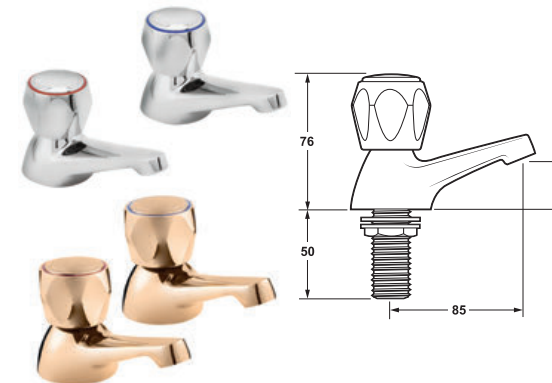

INLET CONNECTIONS: 3/4" BSP
WORKING PRESSURE: 0.1 - 5.0 bar

● **DCM102** Chrome Ex.VAT **£32.42** Inc.VAT **£38.90**
● **DCM SPEC102** Chrome Ex.VAT **£36.37** Inc.VAT **£43.64**
● **DCM102/501** Gold Ex.VAT **£66.43** Inc.VAT **£79.72**