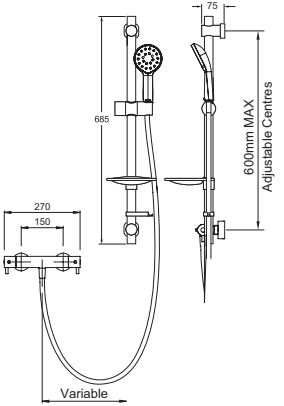

- Water efficient without compromising performance
- Includes Satinjet Kiri MK2 handset
- Fitted with 8l/min flow regulator
- 38°C temperature hot stop with override facility
- Valve is safe and cool to touch making it ideal for families
- Includes easy fit connections
- Easy to fit shower rail - simply twist and lock brackets into place, see page 18

VALVE: Thermostatic	INLET CONNECTIONS: 15mm Compression
OPERATION: Separate flow and temperature controls	WORKING PRESSURE: 0.5 - 5.0 bar

● **KRCTSEFCP** Chrome Ex.VAT **£274.41** Inc.VAT **£329.29**
● **KRCTSEFBK** Matte Black Ex.VAT **£329.29** Inc.VAT **£395.15**