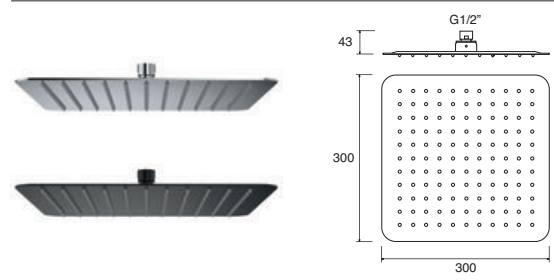

INLET CONNECTIONS: 1/2" BSP
WORKING PRESSURE: 0.3 - 5.0 bar

Unified Water Label 8 l/min

● **HEAH09CP** Chrome Ex.VAT **£245.40** Inc.VAT **£294.48**
● **HEAH09BK** Matte Black Ex.VAT **£292.14** Inc.VAT **£350.57**