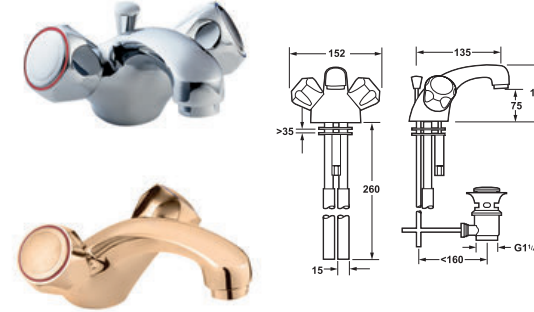

**INLET CONNECTIONS:** 15mm Copper  
**WORKING PRESSURE:** 0.1 - 5.0 bar

● **DCM113** Chrome Ex.VAT **£81.40** Inc.VAT **£97.68**  
● **DCM113/501** Gold Ex.VAT **£133.69** Inc.VAT **£160.43**