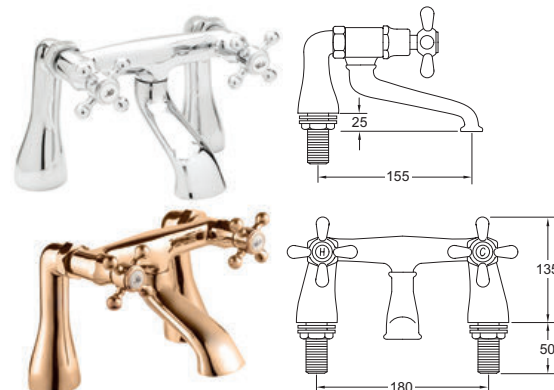

INLET CONNECTIONS:
3/4" BSP

WORKING PRESSURE:
0.1 - 5.0 bar

- **TUD08** Chrome Ex.VAT **£158.08** Inc.VAT **£189.70**
- **TUD08/501** Gold Ex.VAT **£229.64** Inc.VAT **£275.57**