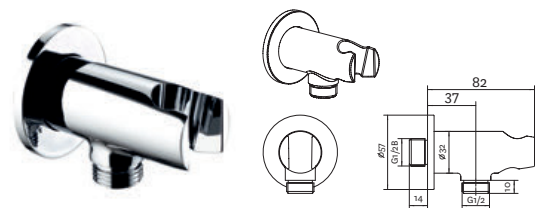

INLET CONNECTIONS: ½" BSP	
● WEPB Chrome	Ex.VAT £66.99 Inc.VAT £80.39

Round Parking Bracket

- Brass construction