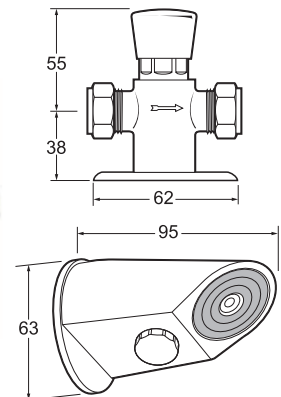

VALVE:
Manual

INLET CONNECTIONS:
15mm Compression

WORKING PRESSURE:
0.2 - 5.0 bar

● **AVSH002** Chrome Ex.VAT **£211.38** Inc.VAT **£253.66**

DEVA COMMERCIAL TAPS

Mixed