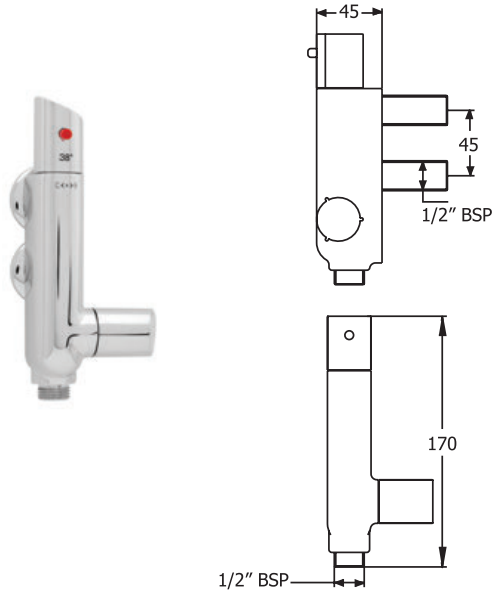

Vertical L Shaped Bar Shower Valve

- 38°C temperature hot stop with override facility
- Ideal for caravans and where space is limited

VALVE: Thermostatic	INLET CONNECTIONS: 1/2" BSP
OPERATION: Separate flow and temperature controls	WORKING PRESSURE: 1.0 - 5.0 bar