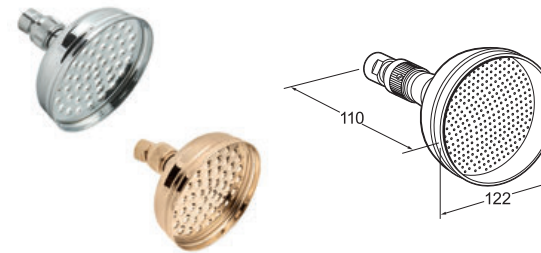

5" (125mm) Traditional Shower Head With Swivel Joint

- Adjustable head to angle spray exactly where you want it

INLET CONNECTIONS:
1/2" BSP

WORKING PRESSURE:
0.1 - 5.0 bar

● **HEAH02** Chrome

Ex.VAT **£65.88** Inc.VAT **£79.06**

● **HEAH02/G** Gold

Ex.VAT **£102.52** Inc.VAT **£123.02**