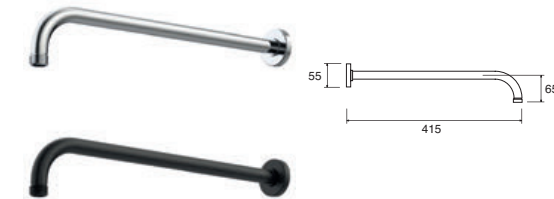

INLET CONNECTIONS: 1/2" BSP

● **ARMW06CP** Chrome Ex.VAT **£58.43** Inc.VAT **£70.12**

● **ARMW06BK** Matte Black Ex.VAT **£81.80** Inc.VAT **£98.16**