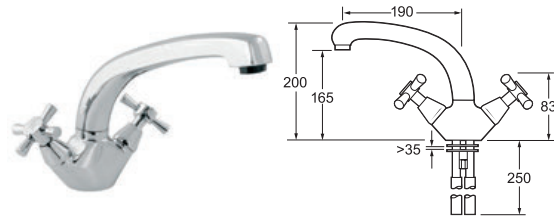

DEVA KITCHEN TAPS

Dual Handle

5 year warranty on non-chrome finishes

Milan Sink Mixer

- Swivel spout
- Dual Flow

INLET CONNECTIONS:
15mm Copper

WORKING PRESSURE:
0.1 - 5.0 bar

● MILAN 104 Chrome

Ex.VAT **£135.93** Inc.VAT **£163.12**