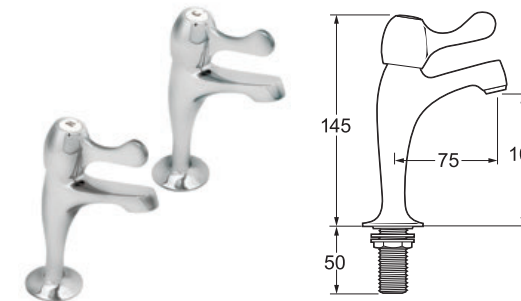

Lever Action Contract Sink Pillar Taps

- Ceramic disc handles ensure a smooth operation and longer life

INLET CONNECTIONS:
1/2" BSP

WORKING PRESSURE:
0.1 - 5.0 bar

- CNTL03 Chrome

Ex.VAT **£60.06** Inc.VAT **£72.07**