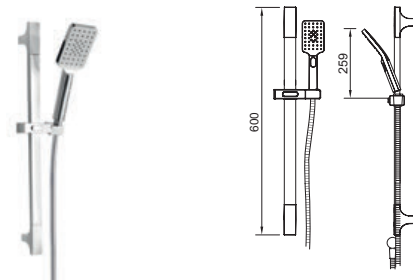

Rydal 3 Mode Shower Kit

Available January 2023

- Double interlocked 1.5m hose
- Rub clean nozzles