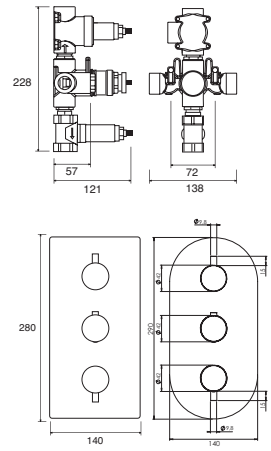

METHVEN

EST 1886

Methven Showers

Kaha