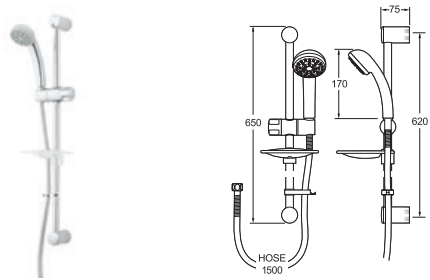

DEVA SHOWERS

Shower Kits

Core Single Mode Shower Kit

- Double interlocked 1.5 metre hose