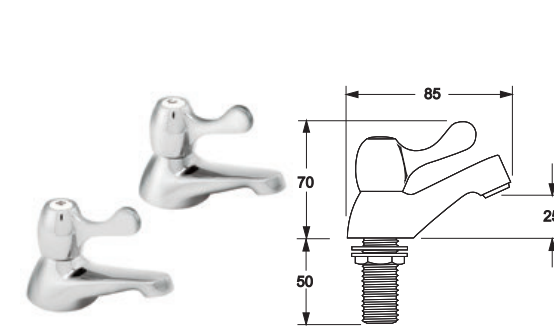

### Lever Action Bath Taps

- Ceramic disc handles ensure a smooth operation and longer life

INLET CONNECTIONS:  
3/4" BSP

WORKING PRESSURE:  
0.1 - 5.0 bar

- CNTL02 Chrome

Ex.VAT **£60.06** Inc.VAT **£72.07**