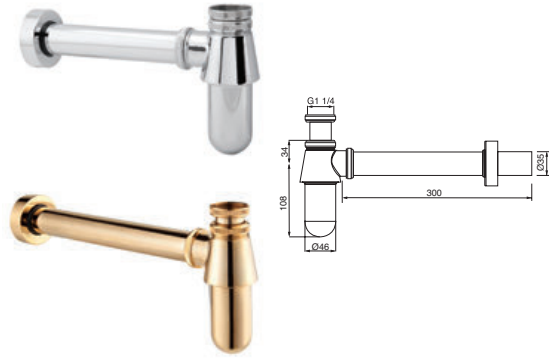

WASTES & SPARES

Wastes

1 1/4" Bottle Trap With Wall Extension

- TCP625 Chrome Ex.VAT **£49.80** Inc.VAT **£59.76**
- TCP625/501 Gold Ex.VAT **£84.47** Inc.VAT **£101.36**