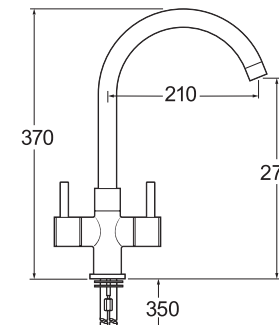

Metropolis Sink Mixer

- Ceramic disc handles ensure a smooth operation and longer life
- Swivel spout

INLET CONNECTIONS:
½" BSP

WORKING PRESSURE:
0.2 - 5.0 bar

● MET 172 Chrome

Ex.VAT **£189.67** Inc.VAT **£227.60**

● MET172/BC Brushed Chrome

Ex.VAT **£254.20** Inc.VAT **£305.04**