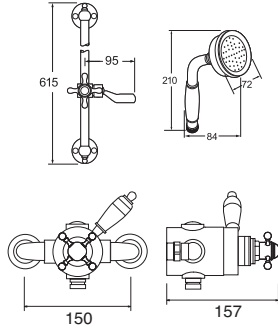

**INLET CONNECTIONS:**  
15mm Compression

**WORKING PRESSURE:**  
0.1 - 5.0 bar

● **GEOCONC** Chrome Ex.VAT **£648.56** Inc.VAT **£778.27**

**Georgian Concentric Exposed Shower With Single Mode Kit**

- Cross handle for temperature control and white lever for on/off
- Double interlocked 1.5m hose
- Works with flow regulator HSR8 to achieve 8 litres per minute - see page 12