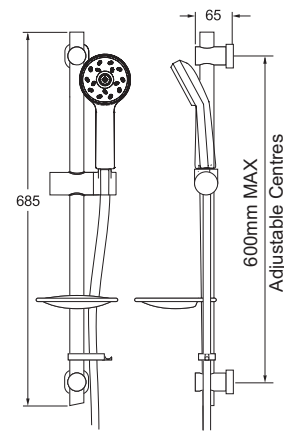

INLET CONNECTIONS: 1/2" BSP
WORKING PRESSURE: 0.3 - 5.0 bar

EKIT04/M Chrome & Graphite Ex.VAT **£116.56** Inc.VAT **£139.87**

Airstream® 3 Mode Easy Fit Shower Kit

- Features Airstream for softer, lighter, more voluminous showering
- Easy click 3 function spray
- Simple push button operation to change between Airstream full body, massage and combination spray
- Easy to fit shower rail - simply twist and lock brackets into place, see page 18
- Riser rail features adjustable brackets - ideal for retrofit