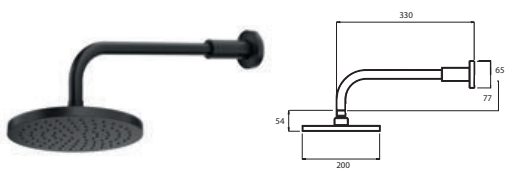

INLET CONNECTIONS: 1/2" BSP
WORKING PRESSURE: 0.3 - 5.0 bar

● **KSABK** Matte Black Ex.VAT **£121.31** Inc.VAT **£145.57**

METHVEN EST 1886

Methven Showers Handsets & Heads

Satinjet® Square Fixed Head Shower

- Water efficient without compromising performance
- Adjustable head to angle spray exactly where you want it
- Supplied with 9l/min flow regulator
- Lifetime warranty