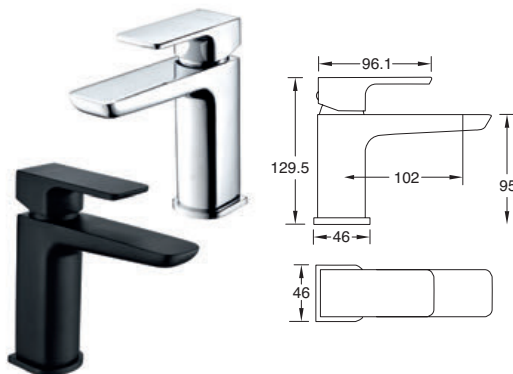

Methven Taps

Wai

5 year warranty on non-chrome finishes

Wai Basin Mixer

- Contemporary square design
- Ceramic cartridge for smooth operation
- Fitted with a 4l/min flow regulator
- Slim stream directional aerator prevents splashback
- Includes press top waste

INLET CONNECTIONS: 1/2" BSP
WORKING PRESSURE: 0.1 - 5.0 bar

- WAIBCPUK Chrome Ex.VAT £123.99 Inc.VAT £148.79
- WAIBBK Matte Black Ex.VAT £175.29 Inc.VAT £210.35

Wai Tall Basin Mixer

- Contemporary square design
- Ceramic cartridge for smooth operation
- Fitted with a 4l/min flow regulator
- Slim stream directional aerator prevents splashback

INLET CONNECTIONS: 1/2" BSP
WORKING PRESSURE: 0.1 - 5.0 bar

- WAITBCPUK Chrome Ex.VAT £188.94 Inc.VAT £226.73
- WAITBBK Matte Black Ex.VAT £238.59 Inc.VAT £286.31

Wai Mini Basin Mixer

- Contemporary square design
- Ceramic cartridge for smooth operation
- Includes press top waste
- Fitted with a 4l/min flow regulator
- Slim stream directional aerator prevents splashback

INLET CONNECTIONS: 1/2" BSP
WORKING PRESSURE: 0.1 - 5.0 bar

- WAIBMCPUK Chrome Ex.VAT £99.19 Inc.VAT £119.03
- WAIBMBK Matte Black Ex.VAT £151.91 Inc.VAT £182.29

Methven Taps

Wai

5 year warranty on non-chrome finishes

METHVEN
EST 1886

Wai Wall Mounted Basin Mixer

- Contemporary square design
- Ceramic cartridge for smooth operation
- Fitted with a 4l/min flow regulator
- Slim stream directional aerator prevents splashback
- Long reach spout - ideal for free standing basins

INLET CONNECTIONS: 1/2" BSP
WORKING PRESSURE: 0.1 - 5.0 bar

- WAIWMBCP Chrome Ex.VAT £144.49 Inc.VAT £173.39

Wai Bath Filler

- Contemporary square design
- Ceramic disc handles ensure a smooth operation
- Supplied with metal backnuts

INLET CONNECTIONS: 3/4" BSP
WORKING PRESSURE: 0.3 - 5.0 bar