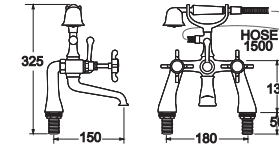

INLET CONNECTIONS:
3/4" BSP

WORKING PRESSURE:
0.1 - 5.0 bar

- **CR23** Chrome Ex.VAT **£414.91** Inc.VAT **£497.89**
- **CR23/501** Gold Ex.VAT **£512.58** Inc.VAT **£615.10**