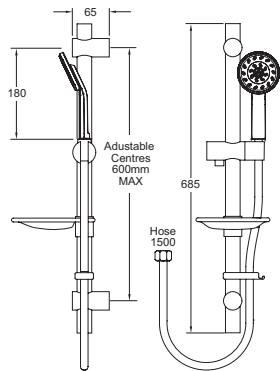

INLET CONNECTIONS: 1/2" BSP

WORKING PRESSURE: 0.3 - 5.0 bar

Unified Water Label 8 l/min

KK1 Chrome & Graphite Ex.VAT **£74.03** Inc.VAT **£88.84**

Satinjet® Waipori Shower Kit

- Water efficient without compromising performance
- Rectangular head for a wide spray pattern
- Fitted with 8l/min flow regulator