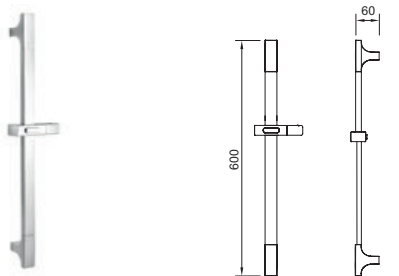

● **RR04CP** Chrome Ex.VAT **£45.90** Inc.VAT **£55.08**

DEVA SHOWERS

Accessories

Wall Plate For Bar Showers

- Brass construction
- Wall fixing plate for added stability and ease of installation
- Suitable for most bar shower mixers