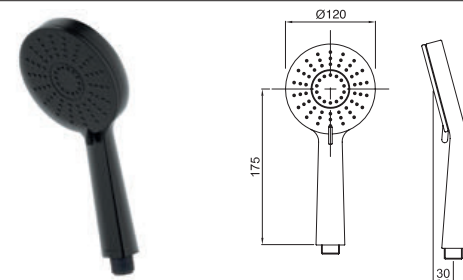

## Airstream® 3 Mode Handset

- Features Airstream for softer, lighter, more voluminous showering
- Simple lever to change between Airstream full body, massage and combination spray
- Rub clean nozzles

**INLET CONNECTIONS:** 1/2" BSP