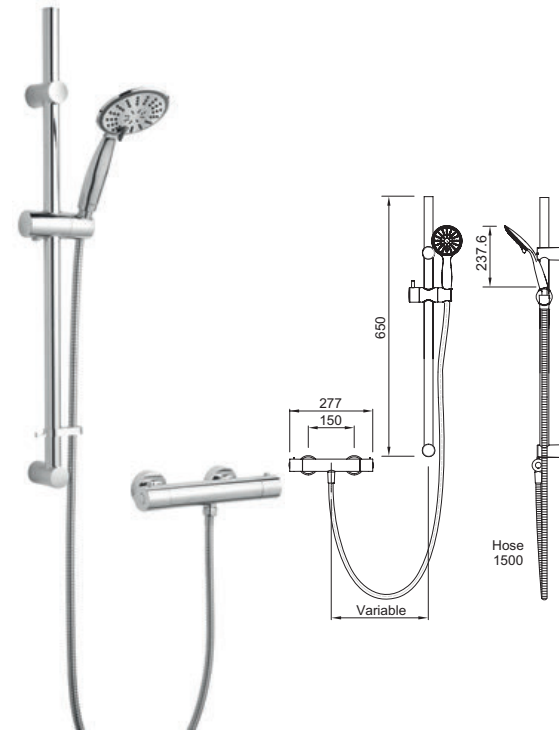

Kestrel MK2 Cool Touch Bar Shower with Multi Mode Kit

- Valve is safe and cool to touch making it ideal for families
- 38°C temperature hot stop with override facility
- Riser rail features adjustable bracket (max 610mm) - ideal for retrofit
- Includes fast fit valve connectors for quick & easy installation
- Double interlocked 1.5m hose
- Works with flow regulator HSR8 to achieve 8 litres per minute - see page 12

VALVE: Thermostatic	INLET CONNECTIONS: 15mm Compression
OPERATION: Separate flow and temperature controls	WORKING PRESSURE: 0.3 - 5.0 bar

● **KESBS** Chrome Ex.VAT **£163.34** Inc.VAT **£196.01**