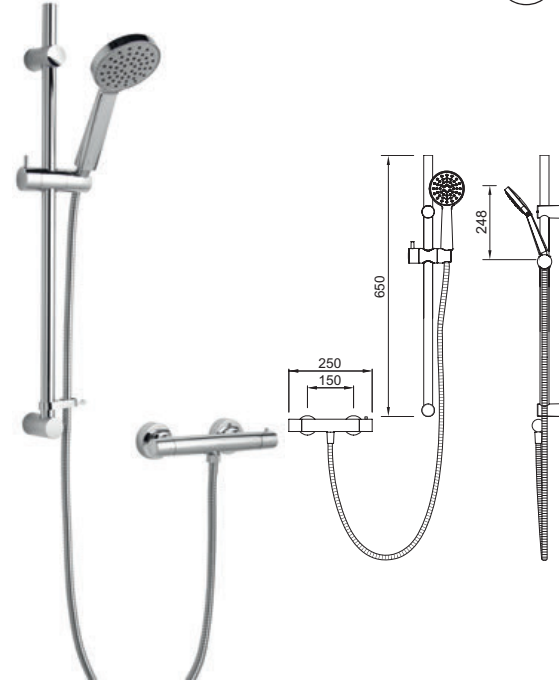

DEVA SHOWERS

Single Bar Showers

Available January 2023

Belmont Bar Shower with Single Mode Kit

- 38°C temperature hot stop with override facility
- Riser rail features adjustable bracket (max 610mm) - ideal for retrofit
- Double interlocked 1.5m hose
- Works with flow regulator HSR8 to achieve 8 litres per minute - see page 12

VALVE: Thermostatic	INLET CONNECTIONS: 15mm Compression
OPERATION: Separate flow and temperature controls	WORKING PRESSURE: 0.3 - 5.0 bar

● **BLBS01** Chrome

Ex.VAT **£120.00** Inc.VAT **£144.00**

DEVA SHOWERS

Single Bar Showers

Available January 2023

Derwent Cool Touch Bar Shower with Single Mode Kit

- Valve is safe and cool to touch making it ideal for families
- Riser rail features adjustable bracket (max 610mm) - ideal for retrofit
- 38°C temperature hot stop with override facility
- Includes fast fit valve connectors for quick & easy installation
- Double interlocked 1.5m hose
- Works with flow regulator HSR8 to achieve 8 litres per minute - see page 12