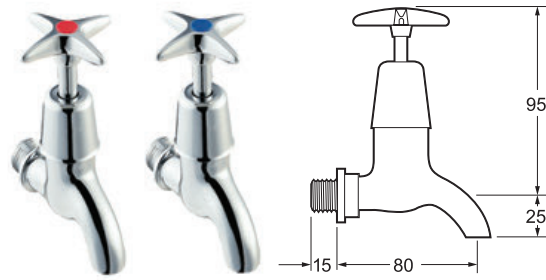

DEVA KITCHEN TAPS

Taps

Cross Handle Bib Taps

- Additional set of red and blue indices included

INLET CONNECTIONS: 1/2" BSP
WORKING PRESSURE: 0.1 - 5.0 bar

● 095X Chrome Ex.VAT **£39.52** Inc.VAT **£47.42**

Lever Action 6" Bib Taps

- Ceramic disc handles ensure a smooth operation and longer life