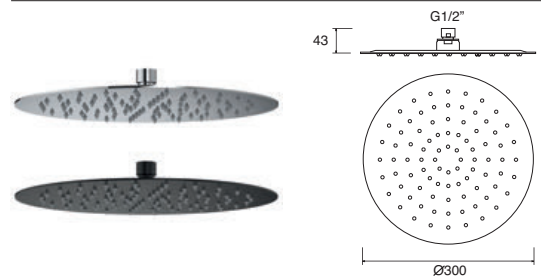

## 300mm Round Overhead Shower

- Easy to clean nozzles
- Adjustable head to angle spray exactly where you want it
- Fitted with 8l/min flow regulator

**INLET CONNECTIONS:** 1/2" BSP  
**WORKING PRESSURE:** 0.3 - 5.0 bar