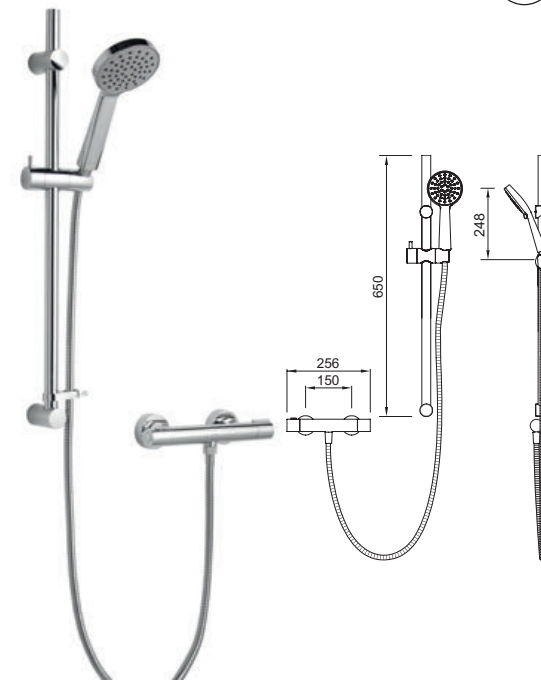

### Derwent Cool Touch Bar Shower with Single Mode Kit

- Valve is safe and cool to touch making it ideal for families
- Riser rail features adjustable bracket (max 610mm) - ideal for retrofit
- 38°C temperature hot stop with override facility
- Includes fast fit valve connectors for quick & easy installation
- Double interlocked 1.5m hose
- Works with flow regulator HSR8 to achieve 8 litres per minute - see page 12