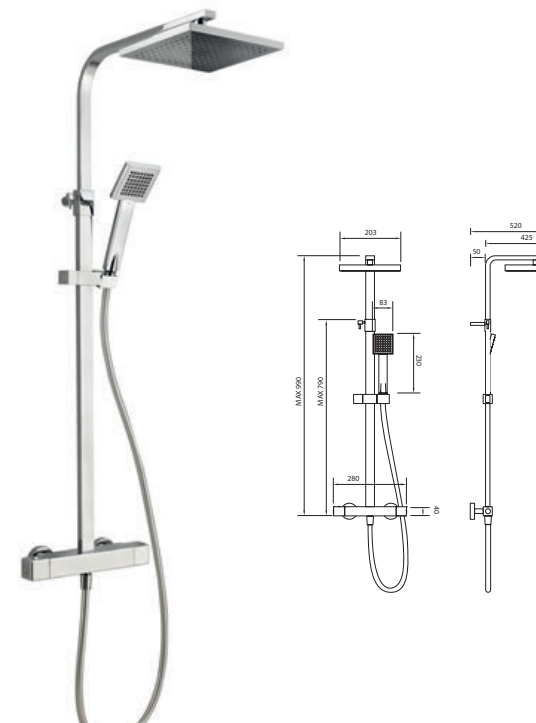

Savvi Cool Touch Diverter Shower

- Valve is safe and cool to touch making it ideal for families
- 38°C temperature hot stop with override facility
- Integral diverter to fixed head and handset
- Riser height can be adjusted to suit your bathroom
- Smooth easy clean 1.5m hose
- Works with flow regulator HSR8 to achieve 8 litres per minute - see page 12

VALVE: Thermostatic	INLET CONNECTIONS: 15mm Compression
OPERATION: Separate flow and temperature controls	WORKING PRESSURE: 1.0 - 5.0 bar

● SCTSDEF Chrome

Ex.VAT £485.24 Inc.VAT £582.29