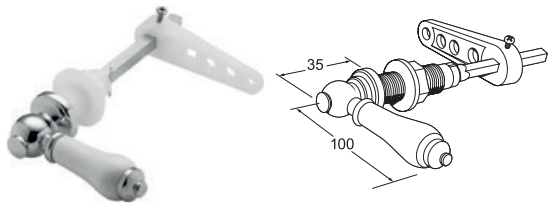

Victoriana Cistern Lever

- Ceramic handle

VIC481 Chrome Ex.VAT £41.89 Inc.VAT £50.27

Notes

Multiple horizontal lines for taking notes.