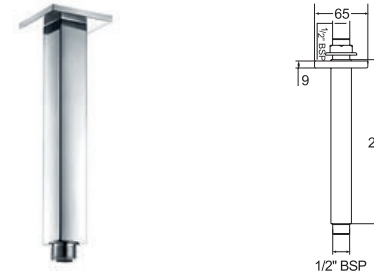

INLET CONNECTIONS:
1/2" BSP

● **ARMC04** Chrome Ex.VAT **£58.49** Inc.VAT **£70.19**

Square Shower Arm

- Brass construction
- Comes complete with 1/2" BSP connection
- Pair with a round or square head