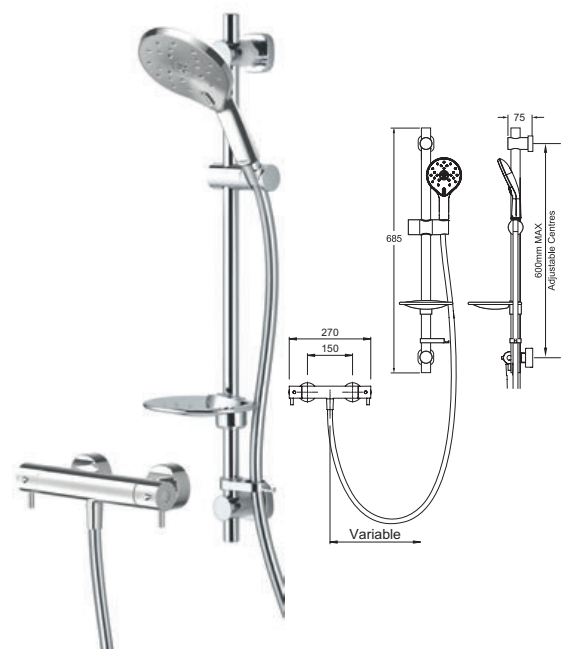

Methven Showers Single Bar Showers

Lifetime warranty on shower head

Satinjet® Kaha Cool Touch Bar Shower With Easy Fit Kit

- Water efficient without compromising performance
- Includes Satinjet Kaha handset
- Fitted with 8l/min flow regulator
- Choose from Satinjet body shower or massage sprays
- 38°C temperature hot stop with override facility
- Valve is safe and cool to touch making it ideal for families
- Includes easy fit connections
- Easy to fit shower rail - simply twist and lock brackets into place, see page 18

VALVE: Thermostatic	INLET CONNECTIONS: 15mm Compression
OPERATION: Separate flow and temperature controls	WORKING PRESSURE: 0.5 - 5.0 bar

● KHCTSEFCP Chrome Ex.VAT £287.48 Inc.VAT £344.98

METHVEN EST 1886

Lifetime warranty on shower head