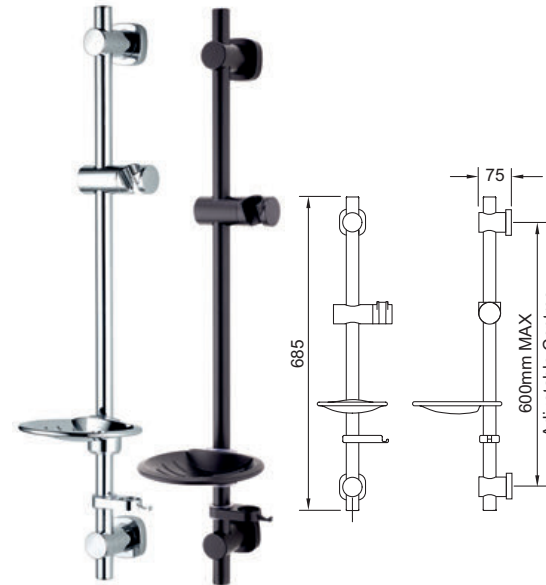

## Easy Fit Shower Rail

- Easy to fit shower rail - simply twist and lock brackets into place, see page 18
- Riser rail features adjustable brackets - ideal for retrofit
- Button operation on slider adjustment