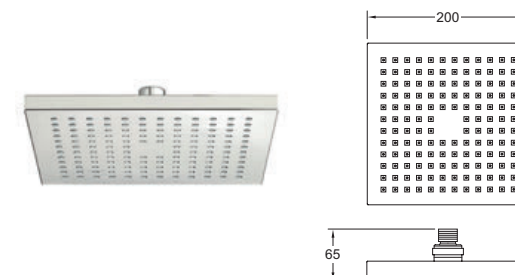

8" (200mm) Fixed Head With Swivel Joint

- Adjustable head to angle spray exactly where you want it
- Rub clean nozzles

INLET CONNECTIONS:
1/2" BSP

WORKING PRESSURE:
0.1 - 5.0 bar

● **HEAH07** Chrome

Ex.VAT **£72.43** Inc.VAT **£86.92**

DEVA SHOWERS

DEVA SHOWERS