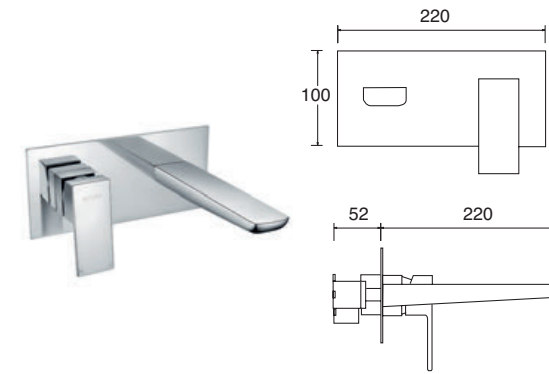

INLET CONNECTIONS: 1/2" BSP
WORKING PRESSURE: 0.3 - 5.0 bar

- WAIWMBFCP Chrome Ex.VAT £147.07 Inc.VAT £176.48