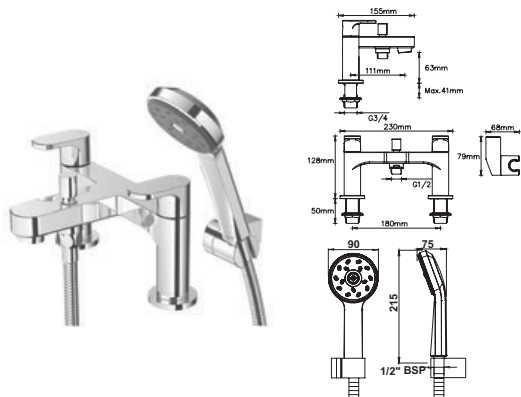

Methven Taps Breeze

5 year warranty on non-chrome finishes

Breeze Basin Mixer

- Ceramic cartridge for smooth operation
- Includes press top waste
- Twin stud clamp kit for secure fitting

INLET CONNECTIONS: 1/2" BSP
WORKING PRESSURE: 0.1 - 5.0 bar

- BRBCPUK Chrome Ex.VAT £161.83 Inc.VAT £194.20
- BRBBKUK Matte Black (without waste) Ex.VAT £197.11 Inc.VAT £236.53
- BRBWBK Matte Black with press top waste Ex.VAT £249.80 Inc.VAT £299.76

Breeze Wall Mounted Basin Mixer

- Ceramic cartridge for smooth operation
- Sealed faceplate
- Solid easy to grip handle

INLET CONNECTIONS: 1/2" BSP
WORKING PRESSURE: 0.1 - 5.0 bar

- BRWMBCP Chrome Ex.VAT £199.59 Inc.VAT £239.51
- BRWMBBK Matte Black Ex.VAT £266.11 Inc.VAT £319.33

Satinjet® Breeze Bath Shower Mixer

- Complete with Satinjet Maku handset & wall bracket
- Water efficient without compromising showering performance
- Fitted with 8l/min flow regulator
- Lifetime warranty on the handset
- Ceramic disc handles ensure a smooth operation
- Supplied with metal backnuts

INLET CONNECTIONS: 3/4" BSP
WORKING PRESSURE: 0.1 - 5.0 bar

- BRBSCPUK Chrome & Graphite Ex.VAT £257.96 Inc.VAT £309.55

Methven Taps Kaha

METHVEN
EST 1886

Kaha Basin Mixer With Swivel Base

- Swivels at base, ideal for smaller basins
- Ceramic cartridge for smooth operation
- Fitted with a 7l/min flow regulator
- Slim stream directional aerator prevents splashback

INLET CONNECTIONS: 1/2" BSP
WORKING PRESSURE: 0.3 - 5.0 bar

- KAHA 113 Chrome Ex.VAT £219.52 Inc.VAT £263.42

Swivel base ideal for smaller basins