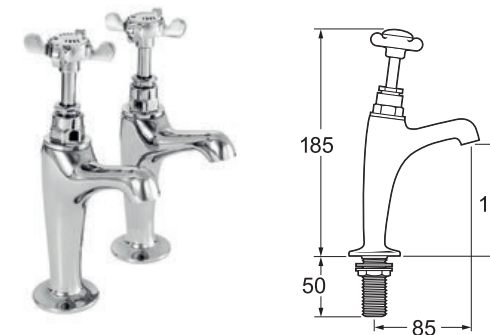

### Coronation High Neck Sink Taps

INLET CONNECTIONS:  
1/2" BSP

WORKING PRESSURE:  
0.1 - 5.0 bar

- CR27A Chrome

Ex.VAT **£114.58** Inc.VAT **£137.50**

DEVA KITCHEN TAPS

DEVA KITCHEN TAPS