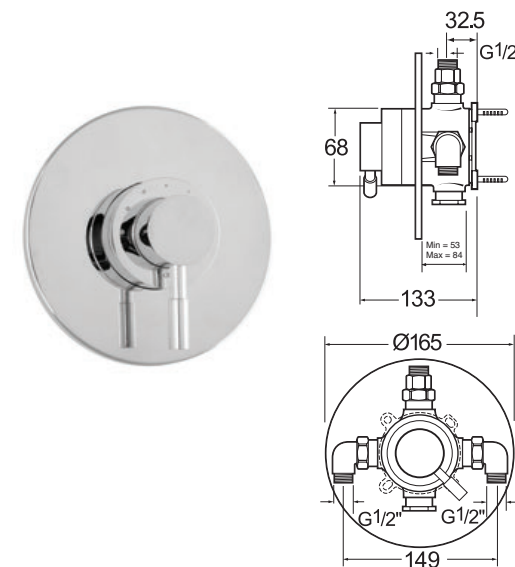

VALVE: Thermostatic	INLET CONNECTIONS: 15mm Compression
OPERATION: Single control for flow and temperature	WORKING PRESSURE: 0.1 - 5.0 bar

● VSNVSEQT02 Chrome

Ex.VAT **£434.69** Inc.VAT **£521.63**