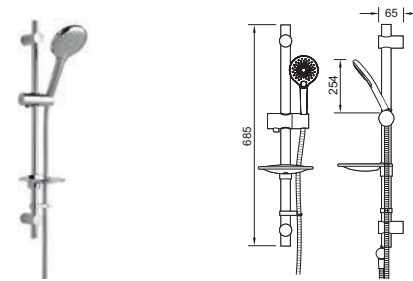

Grasmere 3 Mode Shower Kit

Available January 2023

- Riser rail features adjustable brackets - ideal for retrofit
- Double interlocked 1.5m hose
- Rub clean nozzles