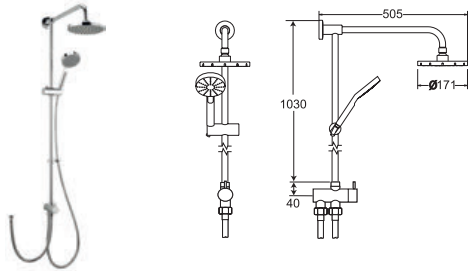

DEVA SHOWERS

Showers Kits

Minimalist Rigid Riser Kit With Diverter To Fixed Head and Handset

- Double interlocked 1.5 metre hose
- Fixed head with swivel joint
- Rub clean nozzles
- Built in diverter

WORKING PRESSURE:
1.0 - 5.0 bar

● **KITS09** Chrome

Ex.VAT **£299.51** Inc.VAT **£359.41**

Convert to a dual shower simply with KITS09

Cool Touch Bar Valve
CTBV04
Page 87

DEVA SHOWERS

Shower Heads

5 year warranty on non-chrome finishes