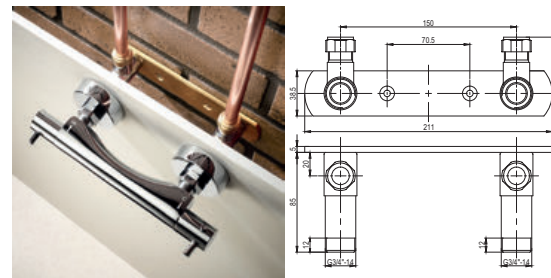

INLET CONNECTIONS:
15mm Compression

● **SPE16** Chrome Ex.VAT **£91.68** Inc.VAT **£110.02**