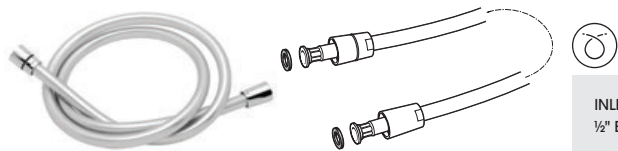

INLET CONNECTIONS: 1/2" BSP WORKING PRESSURE: 0.1 - 5.0 bar

● **HOS1.5PVS07** Chrome Ex.VAT **£33.99** Inc.VAT **£40.79**