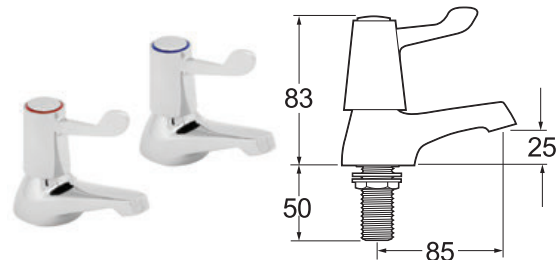

INLET CONNECTIONS:
3/4" BSP

WORKING PRESSURE:
0.1 - 5.0 bar

● **DLT102** Chrome Ex.VAT **£52.16** Inc.VAT **£62.59**

● **DLT SPEC102** Chrome Ex.VAT **£56.11** Inc.VAT **£67.33**

● **DLV102** Chrome 6" Lever Ex.VAT **£62.36** Inc.VAT **£74.83**

DEVA BATHROOM TAPS

Lever

Lever Action Bath Shower Mixer

- Comes complete with single mode shower kit and wall bracket
- Metal backnuts on SPEC code
- Works with flow regulator HSR8 to achieve 8 litres per minute - see page 12