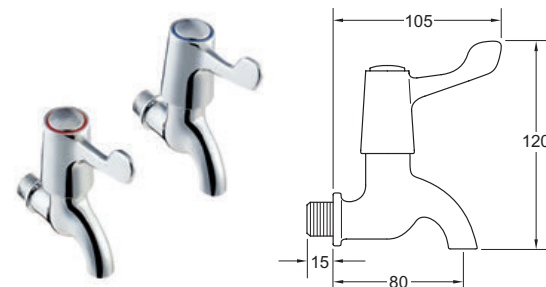

Lever Action 3" Bib Taps

- 2.0 bar maximum working pressure on DFV

INLET CONNECTIONS: 1/2" BSP
WORKING PRESSURE: 0.1 - 5.0 bar

● DLT095 Chrome Ex.VAT **£77.21** Inc.VAT **£92.65**

Scan to go direct to our website