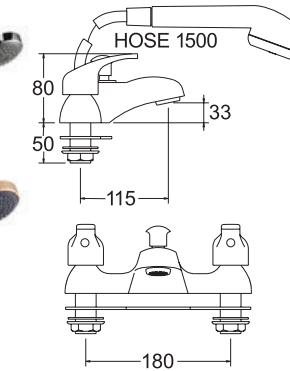

Adore Bath Shower Mixer

- Ceramic disc handles ensure a smooth operation and longer life
- Comes complete with single mode shower kit and wall bracket
- Works with flow regulator HSR8 to achieve 8 litres per minute - see page 12

INLET CONNECTIONS:
3/4" BSP

WORKING PRESSURE:
0.1 - 5.0 bar

- **ADORE106** Chrome
- **ADORE106/501** Gold

Ex.VAT **£164.03** Inc.VAT **£196.84**
Ex.VAT **£246.06** Inc.VAT **£295.27**