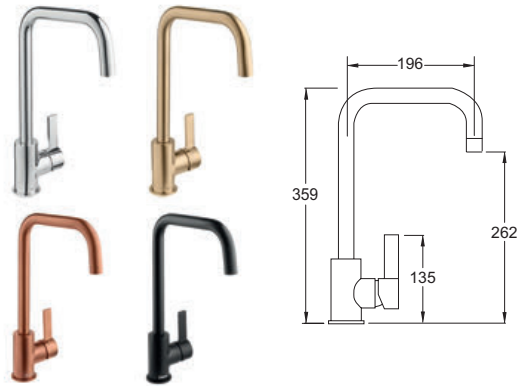

INLET CONNECTIONS: 1/2" BSP
WORKING PRESSURE: 0.3 - 5.0 bar

Unified Water Label 6 l/min

- **ASH104** Chrome Ex.VAT **£189.50** Inc.VAT **£227.40**
- **ASH104CO** Copper Ex.VAT **£236.88** Inc.VAT **£284.26**
- **ASH104BB** Brushed Brass Ex.VAT **£236.88** Inc.VAT **£284.26**
- **ASH104BK** Matte Black Ex.VAT **£236.88** Inc.VAT **£284.26**

Vision Sink Mixer With Arch Spout

- Ceramic cartridge for smooth operation and longer life
- Tilt and turn temperature and flow control
- Swivel spout