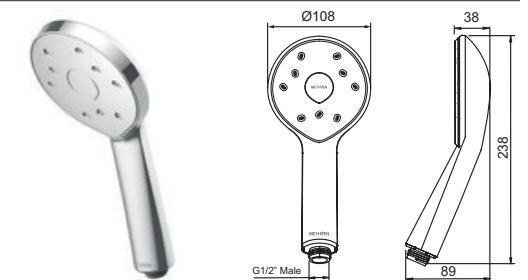

Unified Water Label 5.5 l/min

INLET CONNECTIONS: 1/2" BSP   **WORKING PRESSURE:** 1.0 - 5.0 bar

KRLFHSCP Chrome   Ex.VAT £42.93 Inc.VAT £51.52

Our Shower Technologies

METHVEN Satinjet®

The unmistakable feeling of 300,000 droplets per second.

LIFE TIME WARRANTY   DESIGNED IN NEW ZEALAND BY ENGINEERS