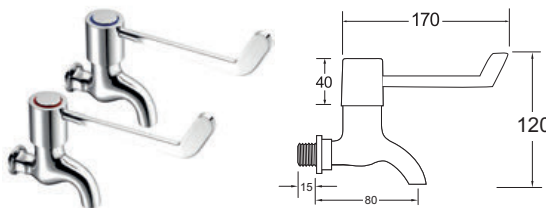

### Lever Action 6" Bib Taps

- Ceramic disc handles ensure a smooth operation and longer life

INLET CONNECTIONS: 1/2" BSP  
WORKING PRESSURE: 0.1 - 5.0 bar

● DLV095 Chrome Ex.VAT **£66.96** Inc.VAT **£80.35**