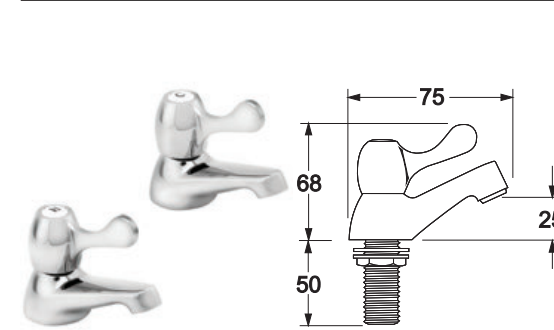

INLET CONNECTIONS:
1/2" BSP

WORKING PRESSURE:
0.1 - 5.0 bar

- CNTL01 Chrome

Ex.VAT **£52.16** Inc.VAT **£62.59**