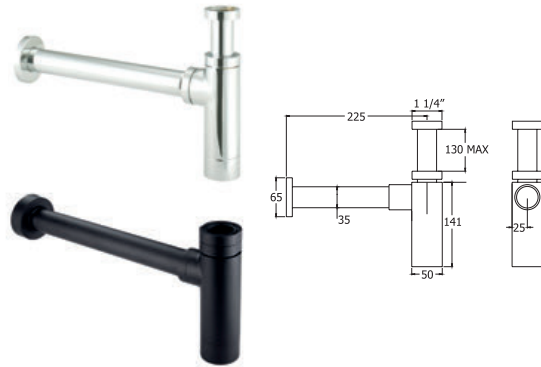

1 1/4" Bottle Trap With Wall Extension

- VSN625 Chrome Ex.VAT **£66.99** Inc.VAT **£80.39**
- VSN625BK Matte Black Ex.VAT **£109.24** Inc.VAT **£131.09**

Square Bottle Trap With Wall Extension