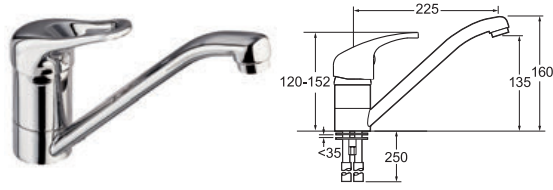

INLET CONNECTIONS: 15mm Copper
WORKING PRESSURE: 0.1 - 5.0 bar

- **LACE171** Chrome Ex.VAT **£129.58** Inc.VAT **£155.50**

Ethos Sink Mixer

- Ceramic cartridge for smooth operation and longer life
- Tilt and turn temperature and flow control
- Swivel spout