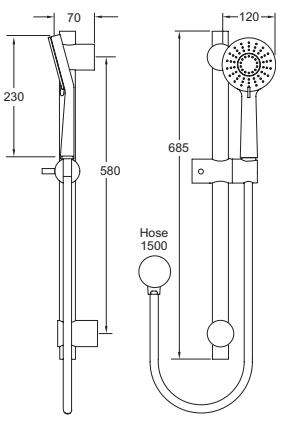

INLET CONNECTIONS: 1/2" BSP
WORKING PRESSURE: 0.5 - 5.0 bar

● KMKITBK Matte Black Ex.VAT £140.15 Inc.VAT £168.18