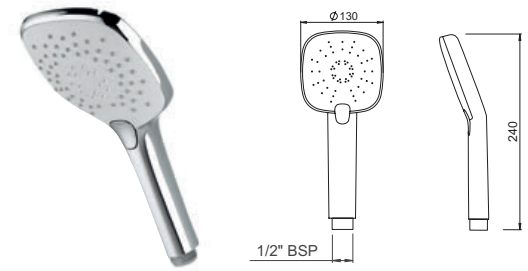

INLET CONNECTIONS: 1/2" BSP

WORKING PRESSURE: 1.0 - 5.0 bar

Water Label: 3

● **AIR1HSCPWHUK** Chrome & White Ex.VAT **£47.33** Inc.VAT **£56.80**

Satinjet® Waipori Handset

- Water efficient without compromising performance
- Rectangular head for a wide spray pattern
- Fitted with 8l/min flow regulator
- Lifetime warranty