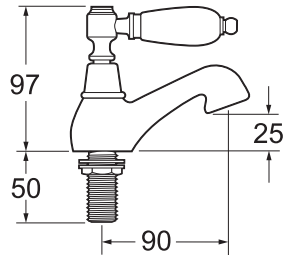

Georgian Basin Taps

- Ceramic disc handles ensure a smooth operation and longer life

INLET CONNECTIONS: 1/2" BSP
WORKING PRESSURE: 0.1 - 5.0 bar

- **GE01** Chrome Ex.VAT **£124.88** Inc.VAT **£149.86**
- **GE01/501** Gold Ex.VAT **£162.39** Inc.VAT **£194.87**