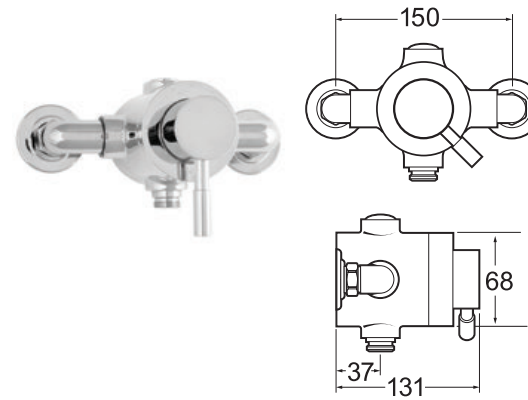

VALVE: Thermostatic	INLET CONNECTIONS: 15mm Compression
OPERATION: Single control for flow and temperature	WORKING PRESSURE: 0.1 - 5.0 bar

● VSNVSEQT01 Chrome

Ex.VAT **£434.69** Inc.VAT **£521.63**

Vision Concealed Sequential Shower Valve

- Longer lever for ease of use
- Single control operates both on/off and temperature control
- ABS concealing plate
- Co-ordinate with shower accessories see pages 96-99