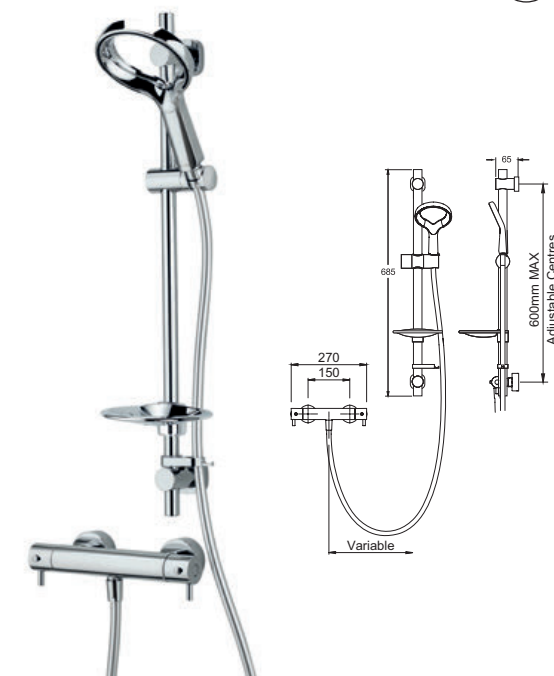

Aurajet™ Aio Cool Touch Bar Shower With Easy Fit Kit

- Unique, halo shaped head for a designer look
- Water efficient without compromising performance
- Includes Aurajet Aio handset fitted with 8l/min flow regulator
- Handset resists the build up of limescale
- Valve is safe and cool to touch making it ideal for families
- 38°C temperature hot stop with override facility
- Includes easy fit connections
- Easy to fit shower rail - simply twist and lock brackets into place, see page 18

VALVE: Thermostatic	INLET CONNECTIONS: 15mm Compression
OPERATION: Separate flow and temperature controls	WORKING PRESSURE: 1.0 - 5.0 bar

- **AOCTSEFCP** Chrome Ex.VAT **£372.82** Inc.VAT **£447.38**