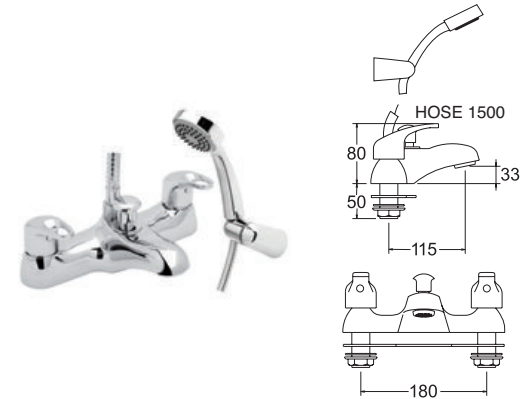

INLET CONNECTIONS: 3/4" BSP
WORKING PRESSURE: 0.1 - 5.0 bar

● **LACE106** Chrome Ex.VAT **£164.03** Inc.VAT **£196.64**

Lace Bath Filler

- Ceramic disc handles ensure a smooth operation and longer life