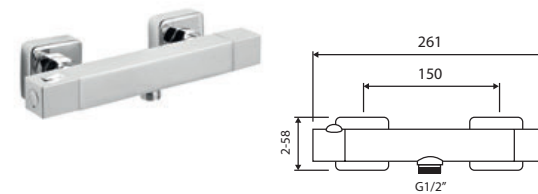

VALVE: Thermostatic	INLET CONNECTIONS: 15mm Compression
OPERATION: Separate flow and temperature controls	WORKING PRESSURE: 0.2 - 5.0 bar

● **CTBV06** Chrome Ex.VAT **£136.43** Inc.VAT **£163.72**