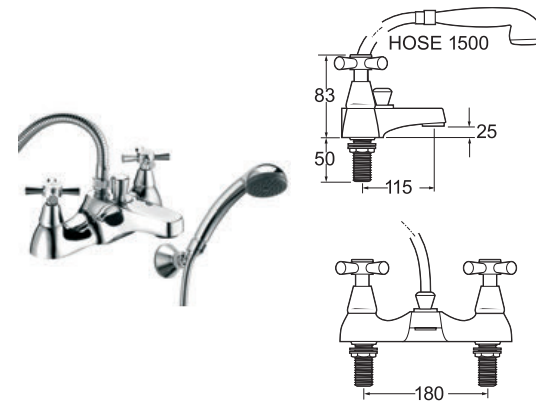

INLET CONNECTIONS:
3/4" BSP

WORKING PRESSURE:
0.1 - 5.0 bar

● **MILAN 106** Chrome Ex.VAT **£165.97** Inc.VAT **£199.16**

● **MILAN106/HSR8** Chrome Ex.VAT **£165.97** Inc.VAT **£199.16**

Milan Bath Filler

- Optimised for bath filling