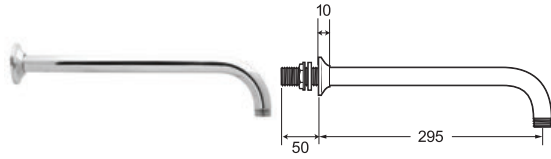

DEVA SHOWERS

Shower Accessories

Round Shower Arm

- Brass construction
- Comes complete with 1/2" BSP connection
- Pair with a round or square head

INLET CONNECTIONS:
1/2" BSP

● **ARMW02** Chrome Ex.VAT **£35.55** Inc.VAT **£42.66**

Wall-Mounted Shower Arm

- Brass construction
- Comes complete with 1/2" BSP connection
- Pair with a round or square head