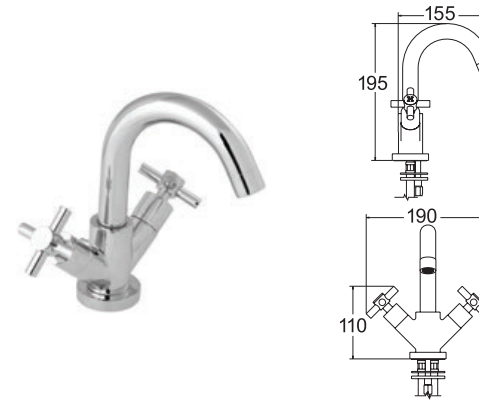

Motif Basin Mixer

- Ceramic disc handles ensure a smooth operation and longer life
- Comes complete with press top waste
- Swivel spout
- Works with flow regulator FR113-4 to achieve 4 litres per minute - see page 13

INLET CONNECTIONS: 1/2" BSP
WORKING PRESSURE: 0.3 - 5.0 bar

● **MOT113** Chrome Ex.VAT **£132.76** Inc.VAT **£159.31**

Motif Basin Taps

- Ceramic disc handles ensure a smooth operation and longer life
- Works with flow regulator FR101-4 to achieve 4 litres per minute - see page 13