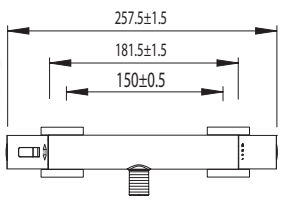

## Square Bar Valve

- 38°C temperature hot stop with override facility
- Includes easy fit connections

**VALVE:**  
Thermostatic

**OPERATION:**  
Separate flow and temperature controls

**INLET CONNECTIONS:**  
15mm Compression