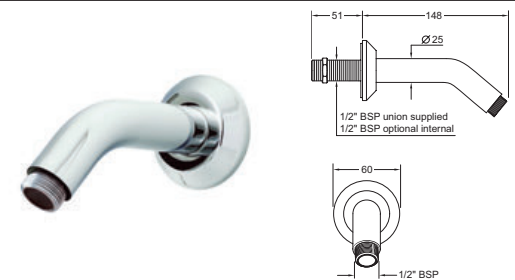

METHVEN EST 1886

Methven Showers Arms & Accessories

Wall-Mounted Shower Arm

- Brass construction
- Comes complete with 1/2" BSP connection
- Pair with any shower head

INLET CONNECTIONS: 1/2" BSP

● **SAW148** Chrome Ex.VAT **£37.63** Inc.VAT **£45.16**

Over Head Wall Shower Arm

- Brass construction
- Comes complete with 1/2" BSP connection
- Pair with any shower head