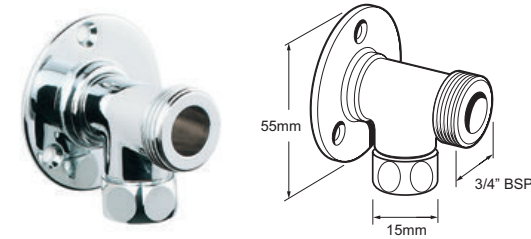

WASTES & SPARES

Showers Spares

Exposed Elbows For Bar Showers

- Sold in pairs

INLET CONNECTIONS:
15mm Compression

- SPE04 Chrome Ex.VAT **£50.59** Inc.VAT **£60.71**