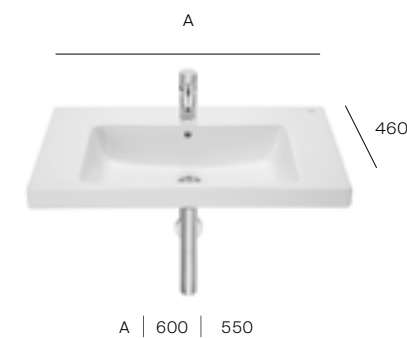

TOTAL with soft-close seat **£637.14**

TOTAL with slim soft-close seat **£623.91**

Seat options

The Gap toilet with soft-close seat

The Gap toilet with slim soft-close seat

The Gap / Basins

Wall-hung basin

A3270M1000 600mm basin - 1TH **£338.34**