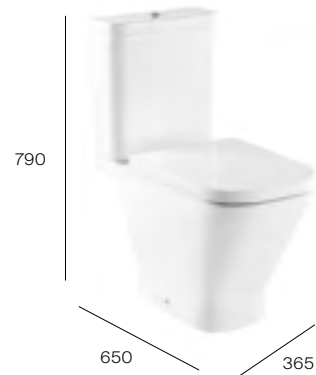

The Gap Square / Toilets

Upgrade to EMI touchless flush
See page 53

Rimless close-coupled open back toilet

● Eco cistern 4.5/3 L dual flush

A342479000	Open back pan	£293.31
A34147D00F	Close-coupled cistern	£319.80
A801472006	Soft-close seat	£149.87
A801472003	Slim soft-close seat and cover	£136.64

TOTAL with soft-close seat **£762.98**

TOTAL with slim soft-close seat **£749.75**

Rimless close-coupled moulded back-to-wall toilet - no cut out