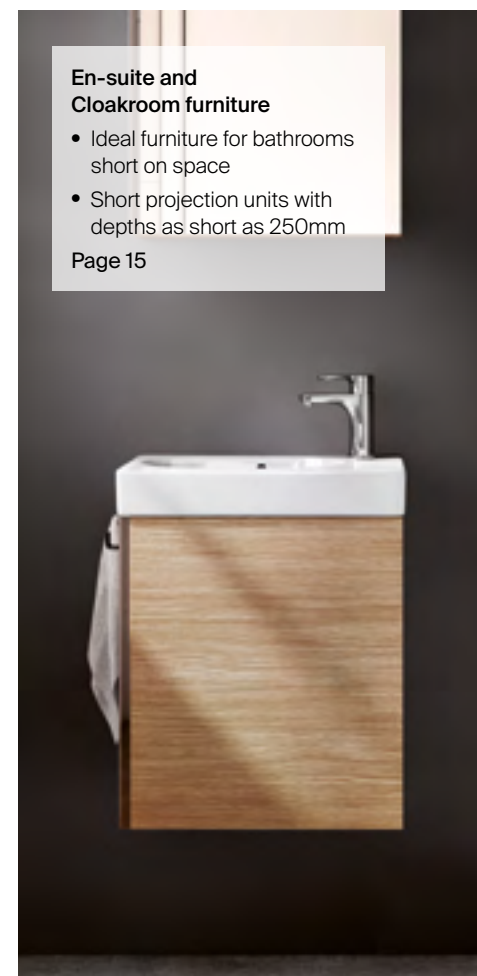

En-suite and Cloakroom furniture

- Ideal furniture for bathrooms short on space
- Short projection units with depths as short as 250mm

Page 15