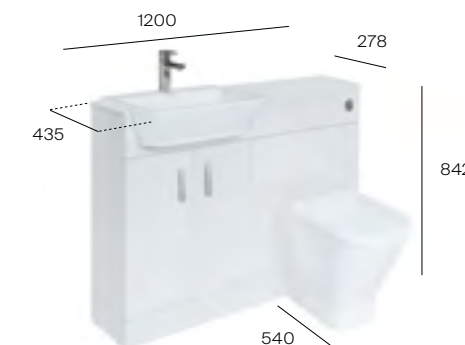

Total: £882.81

WC unit and Worktop Gloss White

WC unit / A857432...
Concealed cistern / A860455001
Worktop / A857445806
WC pan / A347737000
Soft-close seat / A801472006

Total: £1,193.50

Fitted furniture for back-to-wall WCs and Semi-recessed basins

Soft and
self-close
(doors)

Victoria Maxi for The Gap sanitaryware

Basin furniture unit

WC furniture unit

Basin and WC / furniture unit combination

Pictured: Left hand worktop option

Semi-recessed basin unit