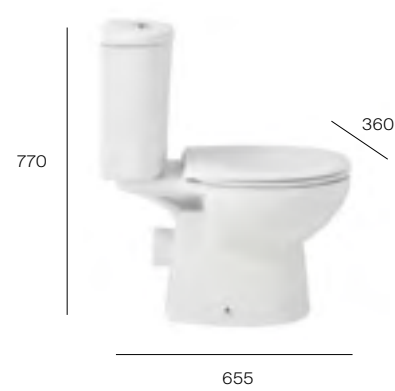

Eco close-coupled toilet

● Eco cistern 4.5/3 L dual flush

Z342407000	Close-coupled pan	£93.62
Z34140N000	Close-coupled cistern	£86.83
Z8016B7001	Soft-close seat	£48.70
Z8016B6001	Standard seat	£29.06

TOTAL with soft-close seat **£229.15**

TOTAL with standard seat **£209.51**