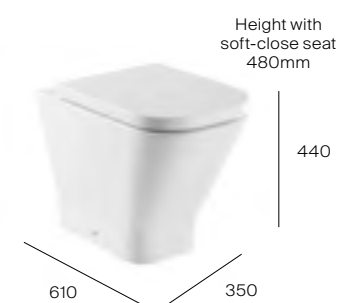

The Gap

Comfort height back-to-wall toilet

A34747C00U	Back-to-wall pan	£487.27
A801472006	Soft-close seat	£149.87
A801472003	Slim soft-close seat.	£136.64

TOTAL with soft-close seat **£637.14**

TOTAL with slim soft-close seat **£623.91**