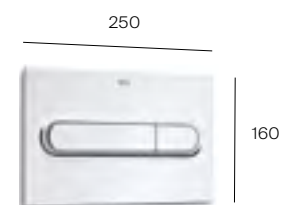

£1,560.97

Concealed cisterns In-wall frames and Flush plates

PL10
Operating panel
White
A890089000
£79.45

Find out more about
Roca flush plates
at www.uk.roca.com

Flush plates

PL1 flush plate
Dual flush

A8900950W1	Chrome	£65.89
A890095002	Grey Lacquer	£65.89
A8900950W0	White	£60.06
A890095005	White and Grey laquer	£65.89