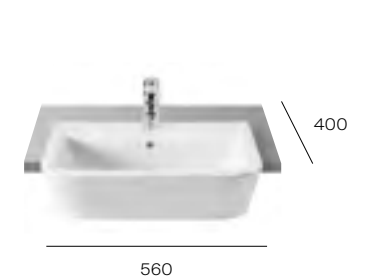

A3270MV000 550mm basin - 1TH **£318.02**

Pedestals

A337470000 Full pedestal **£115.65**

A337471000 Semi pedestal **£145.16**

Square semi-recessed basin

A3270YG000 Basin - 1TH **£275.54**

Semi-recessed basin