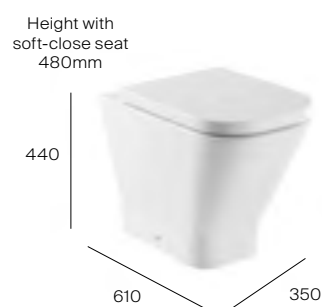

A34747C00U	Back-to-wall pan	£487.27
A801472006	Soft-close seat	£149.87
A801472003	Slim soft-close seat	£136.64

TOTAL with soft-close seat **£637.14**

TOTAL with slim soft-close seat **£623.91**

Seat options

The Gap toilet with soft-close seat