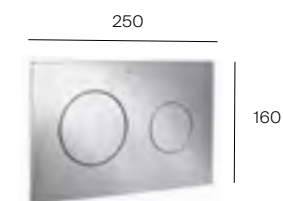

A890089001	Chrome	£79.45
A890089206	Matt Black	£79.45
A890089000	White	£79.45
A890089005	White and Grey Lacquer	£79.45
A890089207	Matt White	£79.45