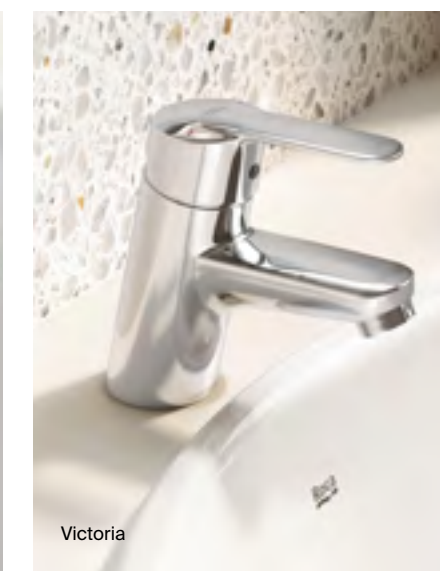

L20

Victoria

SHOWERING OPTIONS AVAILABLE
See pages 72-73

Carelia / Chrome

Smooth body basin mixer

Cold start

A5A328AC0R Basin mixer

£151.65