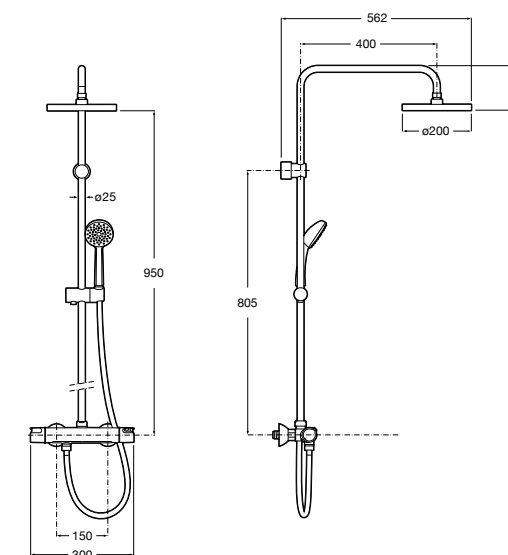

TAPS AND SHOWERS
10
YEAR
GUARANTEE

Victoria-T Shower column / Chrome

A5A9F18C00
Shower column

£817.59

ZD50010022
Easy Fix Kit (for installing bar shower valve to pipework)

£53.33

Roca's easy to mount fixation kit is recommended for wall-mounted mixers for a quick and easy installation.