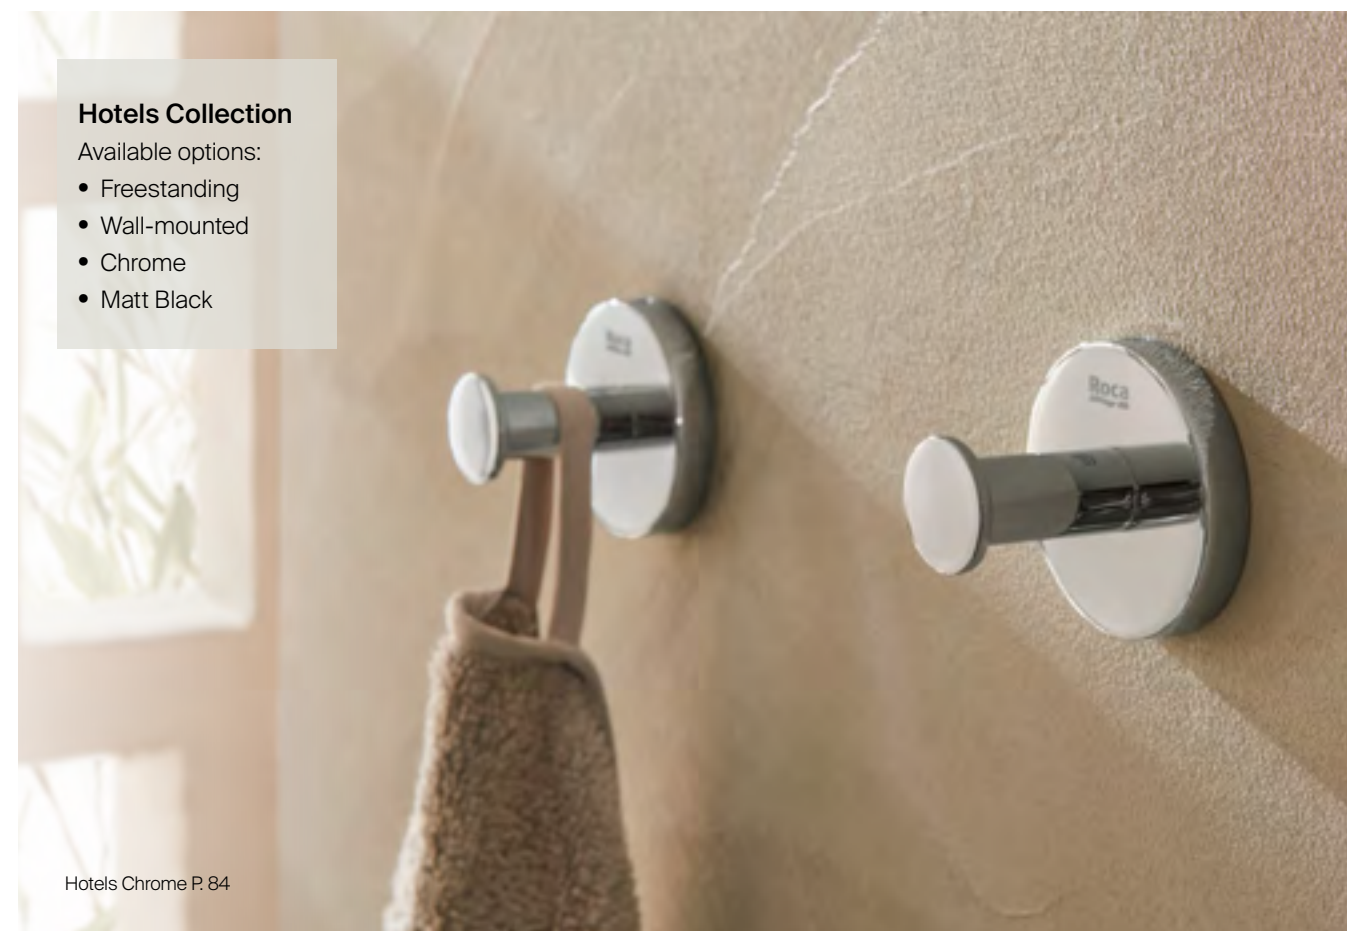

Matt Black
A817589C40

£159.13

Find out more about Roca's accessories
at www.uk.roca.com

Hotels Collection

Available options:

- Freestanding
- Wall-mounted
- Chrome
- Matt Black

Hotels Chrome P.84

Twin and Victoria Collections (Dual fixing method)

Available options:

- Wall-mounted via either adhesive pads (which are strong and avoid drilling) or screws (the conventional installation method)
- Chrome

Victoria P.82

Victoria

Victoria container
A816688001
£102.95

Robe hook

A816650001 £36.13

Wall-mounted soap dispenser

A816677001 £112.45

Toilet roll holder without cover

A816663001 £56.21

Wall-mounted toilet brush and holder

A816666001 £197.32