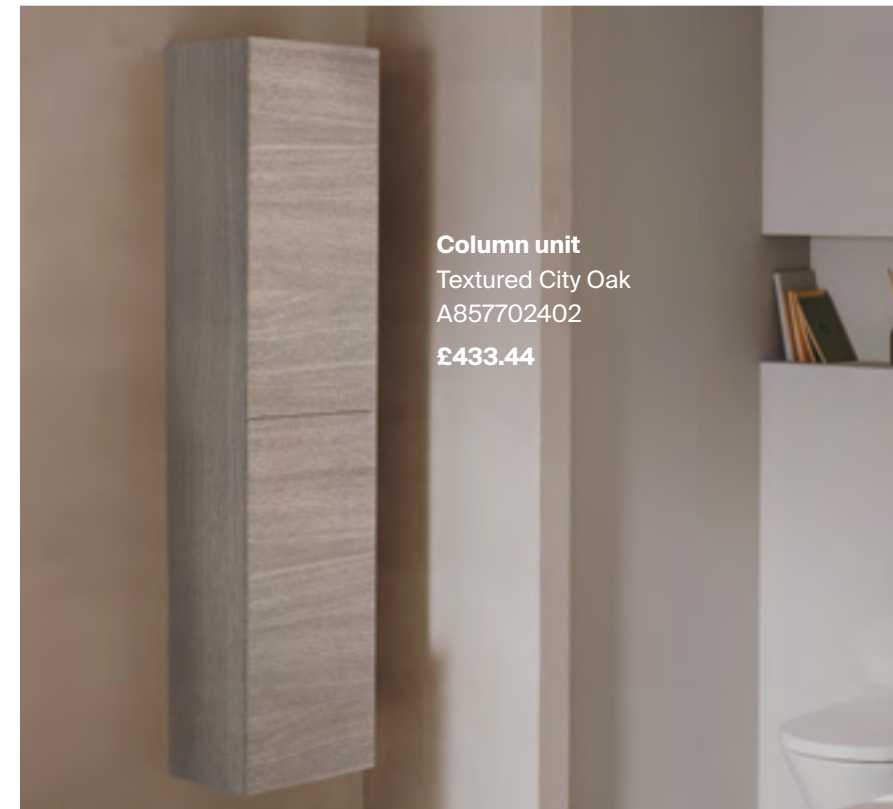

Substitute ... in the reference with the code for the chosen furniture finish:

Gloss White
100

Matt Grey
200

White

Thai furniture finishes

Column wall units

Column unit
Textured City Oak
A857702402
£433.44

For those who need a little Extra space