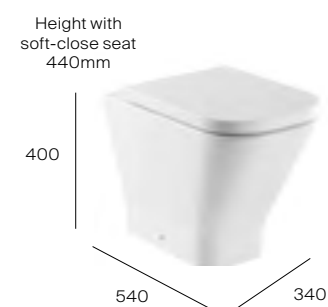

A347737000	Back-to-wall pan	£413.31
A801472006	Soft-close seat	£149.87
A801472003	Slim soft-close seat	£136.64

TOTAL with soft-close seat **£563.18**

TOTAL with slim soft-close seat **£549.95**

Comfort height back-to-wall toilet