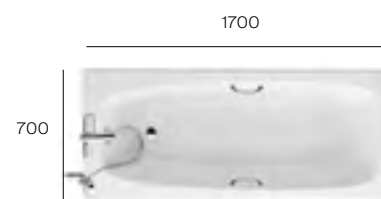

Malaga
Single-ended bath with grips

A248286001	1700 x 700 - 2 tapholes	£519.57
A248404001	1700 x 700 - 0 taphole	£519.57
A248287001	1700 x 700 - 2 tapholes with lowered overflow	£541.21