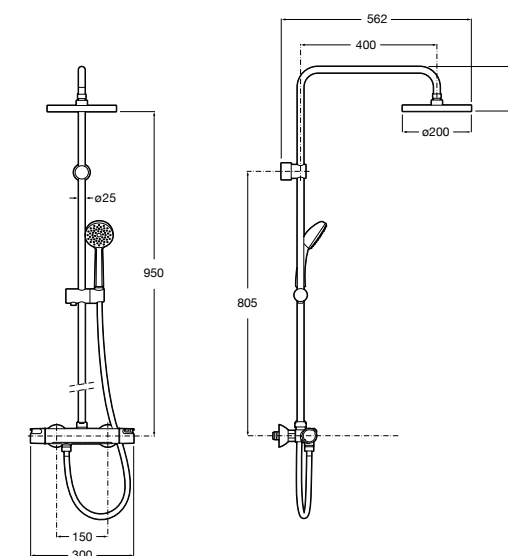

TAPS AND SHOWERS
10
YEAR
GUARANTEE

Victoria-T Shower column / Chrome

A5A9F18C00
Shower column

£817.59

ZD50010022
Easy Fix Kit (for installing bar shower valve to pipework)

£53.33

Roca's easy to mount fixation kit is recommended for wall-mounted mixers for a quick and easy installation.

Victoria-T Shower column / Matt Black

A5A9F18N00
Shower column

£981.11

Chrome shower accessories

Shower head and shower head fixing kits

Rainsense
200mm square shower head
A5B2350C00

£63.80

Shower arm - Ceiling installation - 200mm
For shower head
A5B0550C00