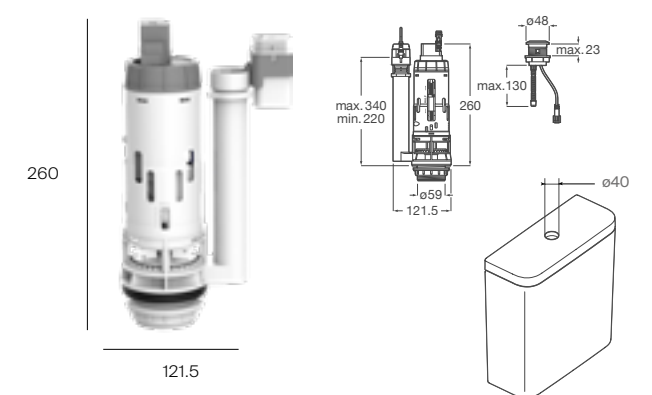

A822599900
Touchless dual flush universal mechanism

£133.48