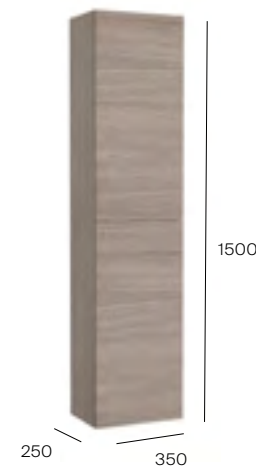

A857702... With 2 soft-close reversible doors and 4 internal wooden shelves **£433.44**

A857703... With 1 soft-close reversible doors and 2 internal wooden shelves **£385.71**

Extra furniture finishes

Substitute ... in the reference with the code for the chosen furniture finish:

Gloss Anthracite Grey
153

Textured City Oak
402

Matt Arctic Grey
447

Nordic Ash
434

Gloss White
806