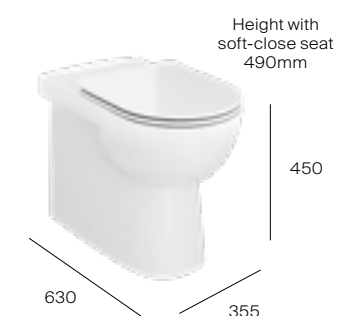

Debba

Rimless comfort height back-to-wall toilet

Rimless