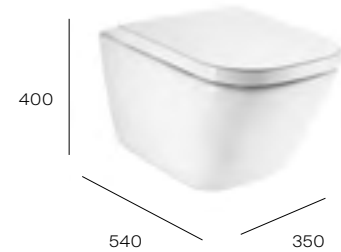

A34647L000 Wall-hung pan **£389.80**

A801472006 Soft-close seat **£149.87**

A801472003 Slim soft-close seat **£136.64**

TOTAL with soft-close seat **£539.67**

TOTAL with slim soft-close seat **£526.44**

Rimless back-to-wall toilet