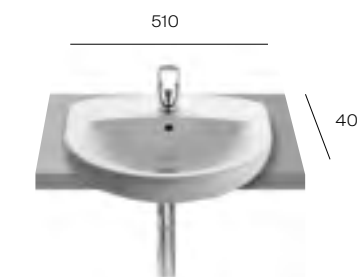

A32739E000	510mm basin - 1TH	£299.64

Dimensions are in mm. All prices are inclusive of VAT.

View the Laura
collection at
www.uk.roca.com