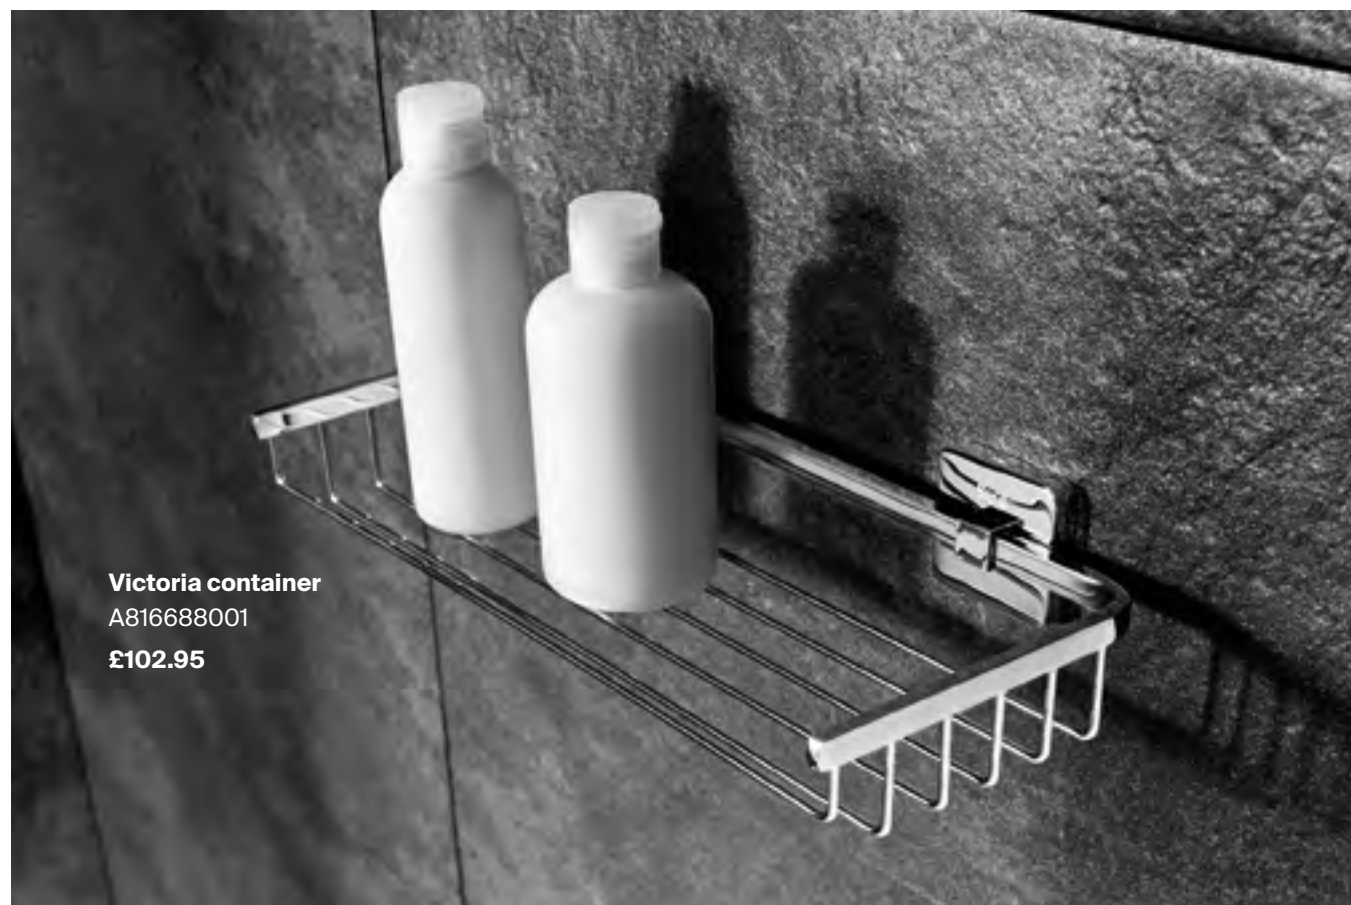

Available options:

- Wall-mounted via either adhesive pads (which are strong and avoid drilling) or screws (the conventional installation method)
- Chrome

Victoria P.82

Victoria

Victoria container
A816688001
£102.95