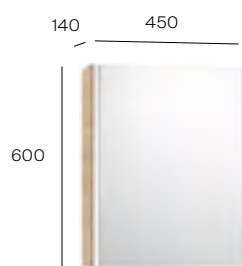

Mirrors and Cabinets

Luna Ambient Mirror
 ø600mm
 A812400000
£283.80

View all mirrors
 at www.uk.roca.com

Mirrored Cabinets

Mini mirrored cabinet
 1 soft-close door

A856692... 450 x 600mm
 Available in 3 finishes