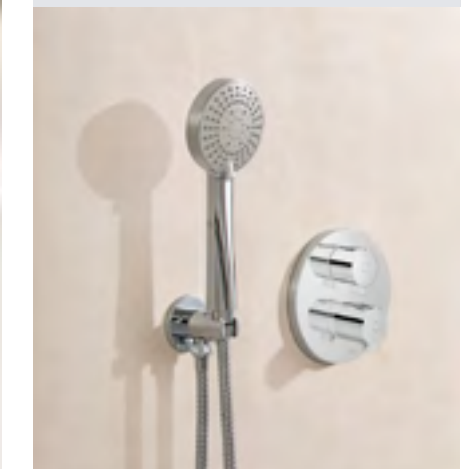

SHOWERING OPTIONS AVAILABLE
See pages 72-73