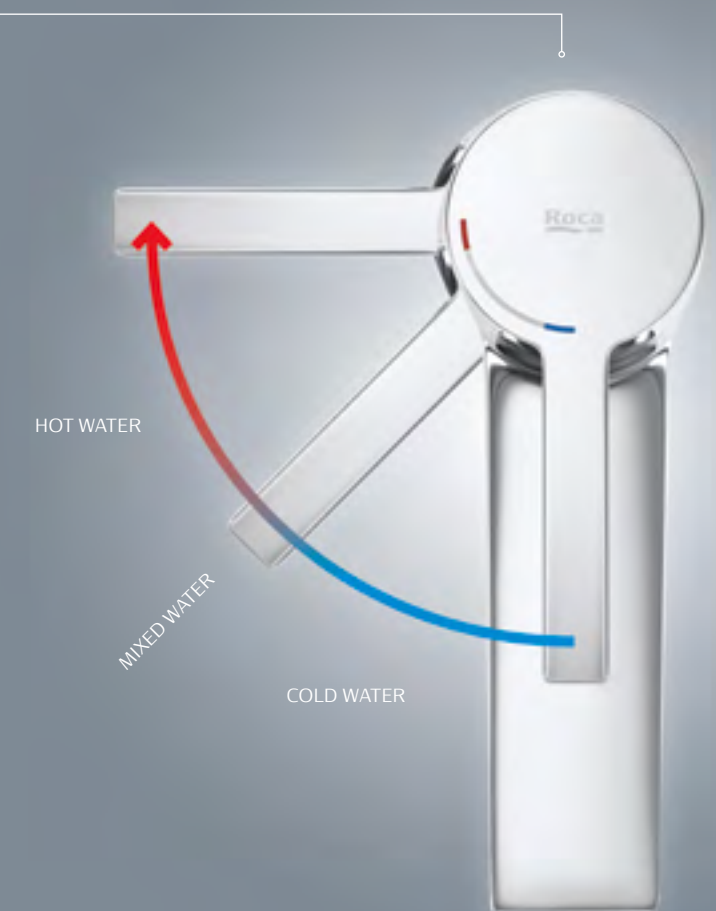

Taps and Showers

Find out more about Roca's taps and showers at www.uk.roca.com

Over 60 years brassware experience

Roca have been manufacturing brassware for over 60 years with 10 brassware factories worldwide so when you choose a Roca tap, you can be confident that you are investing in a quality product.

Peace of mind guaranteed

A lifetime guarantee on ceramic disc cartridges and a 10 year guarantee on brassware products.

BRASSWARE | **10**
YEAR
GUARANTEE

**CERAMIC DISC
CARTRIDGE** | **LG**
LIFETIME
GUARANTEE

Save Water. Save Energy. Save Money.

Cold Start

The simple way to save water and energy in the bathroom

Roca's innovative Cold Start system, which prevents unnecessary energy consumption, by only activating the boiler when the handle is turned to hot.

**Saving energy and
reducing household bills.**