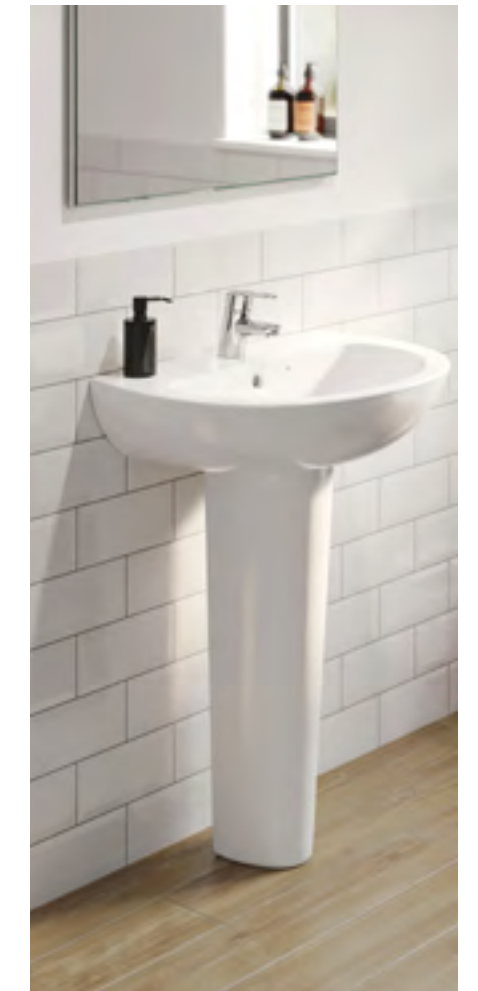

Havana / Basins

Wall-hung basin

Z3276H1001	550 x 440mm basin - 1TH	£53.81
Z3276H2001	520 x 440mm basin - 2TH	£53.81

Pedestals

Z34365H000	Full pedestal	£44.50
Z337402000	Semi pedestal	£73.75

Compact basin

Z327400001	500 x 400mm basin - 1TH	£62.26
Z327400002	500 x 400mm basin - 2TH	£62.26

Pedestals

Z34365H000	Full pedestal	£44.50
Z337402000	Semi pedestal	£73.75

Cloakroom basin

Z327403001	450mm 1TH basin	£81.84
Z327403002	450mm 2TH basin	£81.84

Pedestal

Z337401000	Full pedestal	£73.73
------------	---------------	---------------