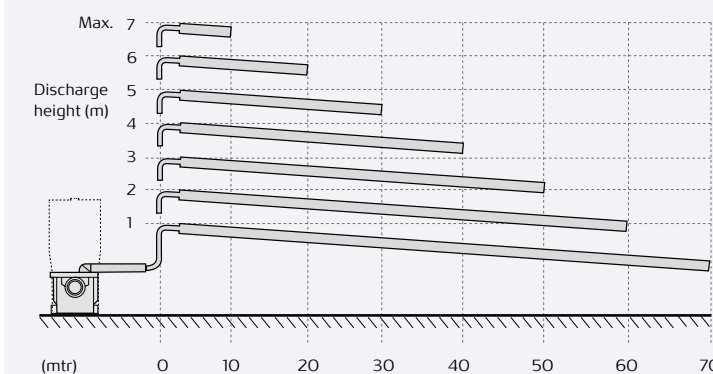

Technical features

Pumps up to 7 meters vertically or 70 meters horizontally.

D-Trit Macerator

Number of Inlets	4 (Including 1 inlet through the cistern)
Ø Inlet	Ø40mm
Ø discharge pipework	Ø32mm
Motor Power	400W
Voltage	220-240 V/50Hz
IP Rating	IPX4 /IP44
Sound Level	47Db(A)
Weight	WC pan and seat 29kg , Cistern 13kg, D-Trit 5.2kg