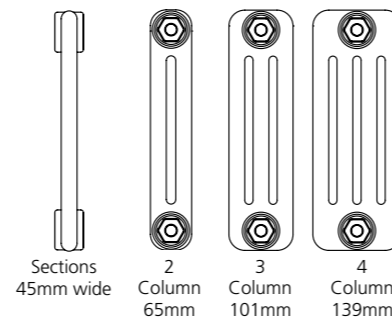

Optional Slip on Feet Kits

(2 Feet per radiator up to 18 sections, 22 & 26 Sections require 4 feet).

Description	Kit Quantity	Product Code	Graphex Ex VAT	Graphex Inc VAT
2, 3, & 4 Column	2	CORNSOF2C2G	£74.00	£88.80
	4	CORNSOF2C4G	£148.00	£177.60

Horizontal version with Slip on Feet.