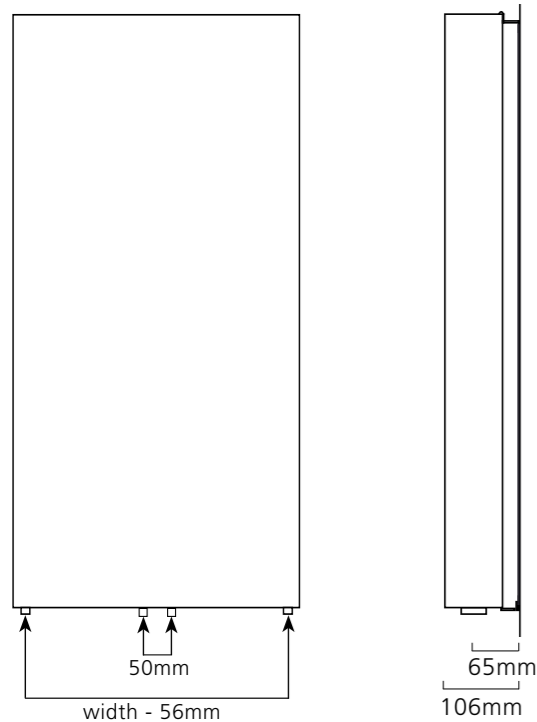

Pipe Centres and Technical Drawings

Type 21 (P+) Profile

Double steel panels (one front, one back) with a single convectector.

Pipe centres left to right	=	width minus 56mm or 50mm
Pipe centres from wall	=	65mm
Depth from wall	=	106mm

© FARADAY is a registered trademark of IRSAP UK Limited