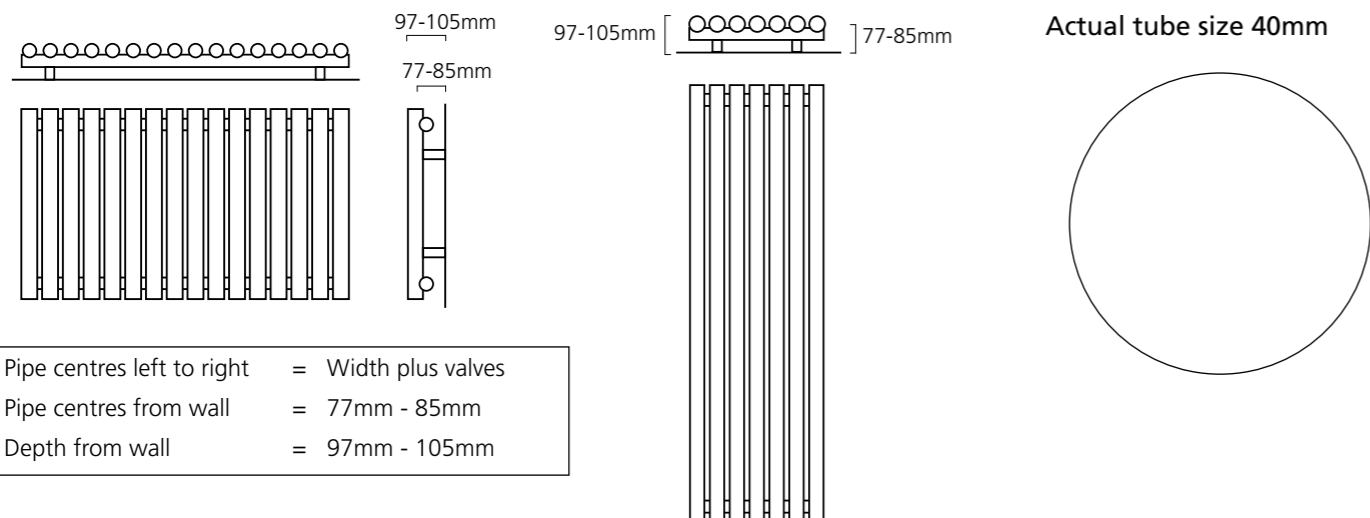

Pipe Centres and Technical Drawings

Horizontal in Gun Metal Grey.

+Valves Prices for hydronic models include Angled Chrome or White KINGSTON TRV's

Please specify at time of order