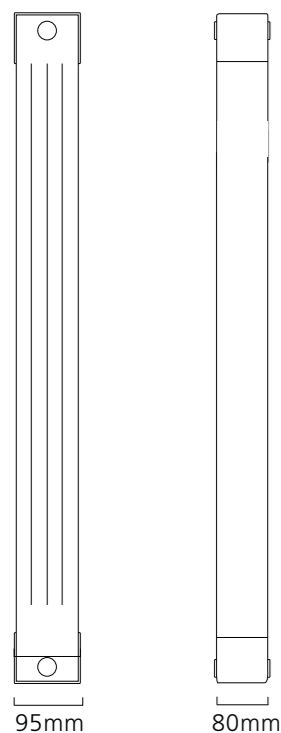

Pipe Centres and Technical Drawings

Side Profile   Front Profile

Pipe centres left to right = Width of radiator plus valves
Pipe centres from wall = 70mm
Depth from wall = 120mm

Wall Brackets

Each SAXON radiator will be supplied with 2 x left hand and 2 x right hand Brackets.

For a larger range of aluminium please refer to The Radiator Company; www.theradiatorcompany.co.uk where we have an extensive range of sizes.