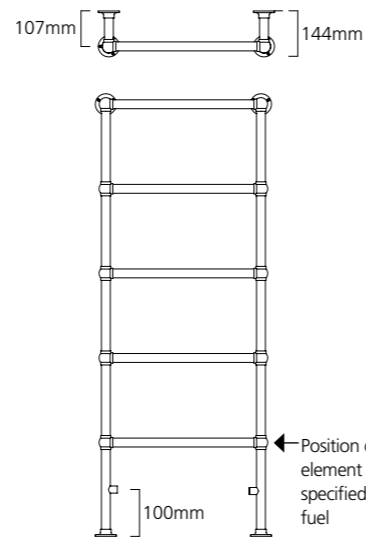

Floor Standing 1548mm high

Wall Mounted option.

◆ CLEVES Floor Standing 1548mm x 598mm shown with WILLOW Valves.

BOLEYN

- Classic Towel Rail with a Steel 3 Column Radiator
- Chrome Towel Rail with White RAL 9016 sections
- Standard delivery 48-72 hours, optional next day available (page 2)
- Dual Fuel Option available, please specify at time of order