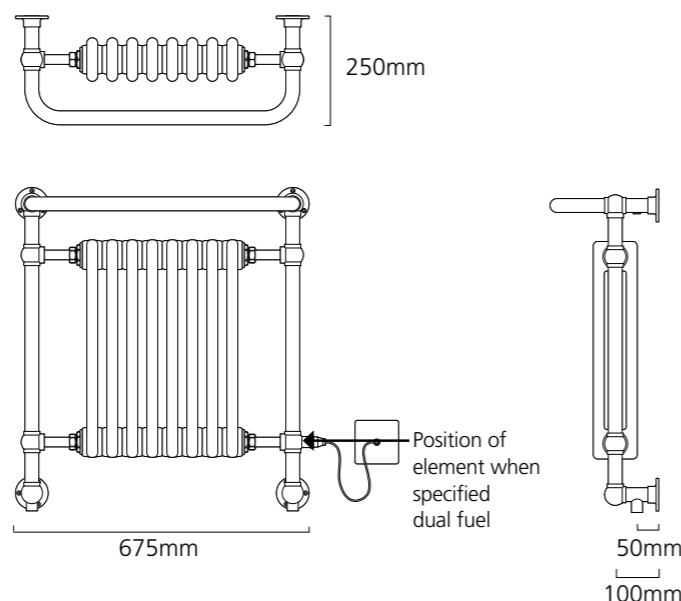

Boleyn Wall Mounted

Pipe centres left to right = Width less 75mm
 Pipe centres from wall = 50mm
 Depth from wall = 250mm

BOLEYN Wall Mounted option available.

+Valves Prices include Chrome WILLOW Valves

Please specify at time of order