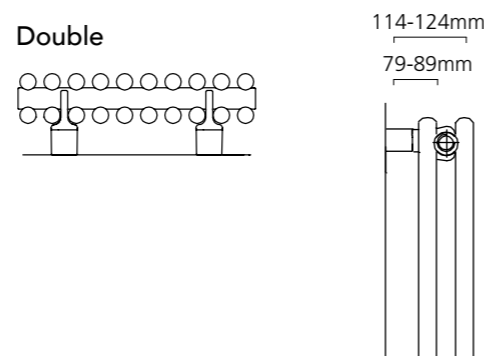

Single Vertical

Pipe centres left to right = Width plus valves
Pipe centres from wall = 55mm
Depth from wall = 90mm

Double

Double Vertical

Pipe centres left to right = Width plus valves
Pipe centres from wall = 79mm - 89mm
Depth from wall = 114mm - 124mm