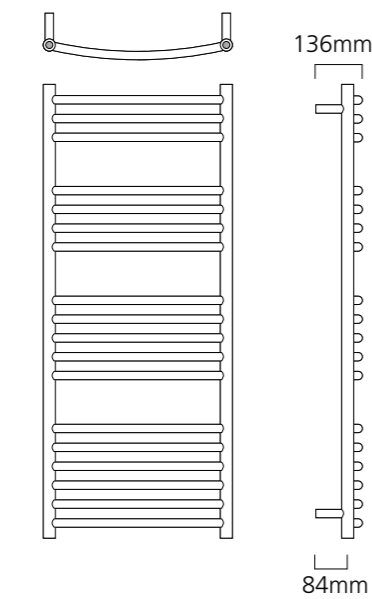

Curved Ladder Rail

Lanark Straight
Pipe centres left to right = Width less 32mm
Pipe centres from wall = 84mm
Depth from wall = 100mm

Lanark Curved
Pipe centres left to right = Width less 32mm
Pipe centres from wall = 84mm
Depth from wall = 136mm