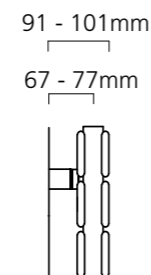

◆ BEAUFORT Double Horizontal 464mm x 1020mm shown in White RAL 9016 with White KINGSTON TRV's