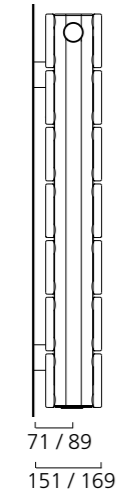

BEAUFORT Max Horizontal

- Type 11 (K1) & 22 (K2) convectors cloaked in 70mm flat tubed radiators
- Horizontal format available in 3 heights & 2 widths
- Standard White RAL 9016 delivered in 48-72 hours
- 25 RAL colours, 8 special finishes, up to 15 working days (page 11)

Sizes & Prices

Please add 10% to the RAL Colour price to work out your Special Finish price