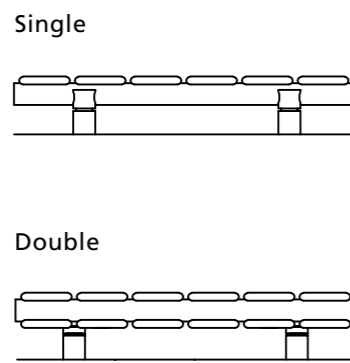

Pipe Centres & Technical Drawings