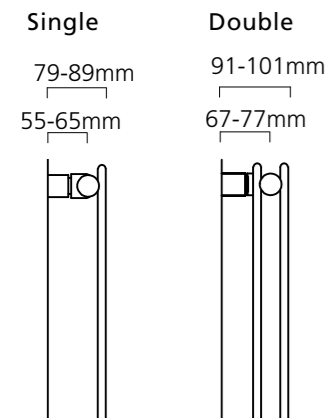

Pipe Centres & Technical Drawings