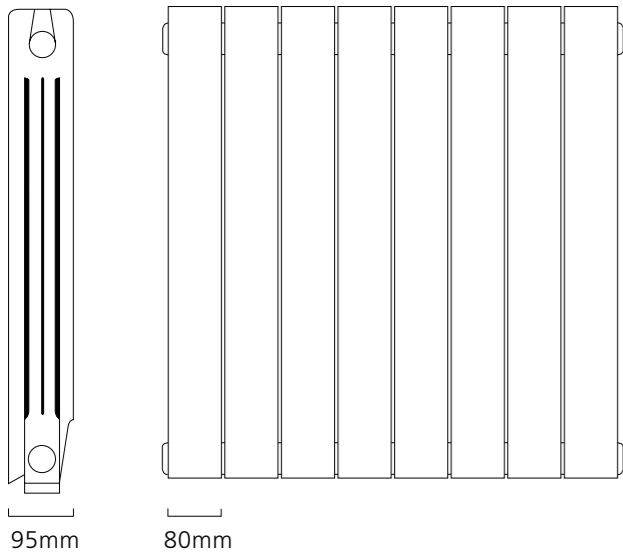

Pipe Centres and Technical Drawings

Side Profile   Front Profile

Pipe centres left to right = Width of radiator plus valves
Pipe centres from wall = 70mm
Depth from wall = 120mm

Wall Brackets

Each SAXON radiator will be supplied with 2 x left hand and 2 x right hand Brackets.

For a larger range of aluminium please refer to The Radiator Company; www.theradiatorcompany.co.uk where we have an extensive range of sizes.