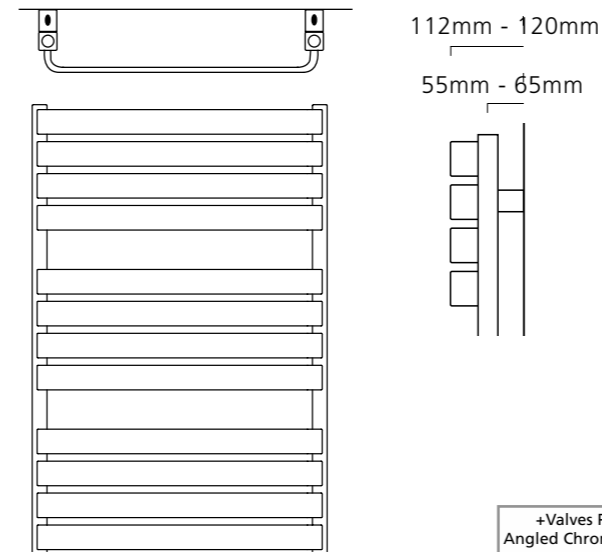

Pipe Centres and Technical Drawings

Pipe centres left to right = Width less 30mm
Pipe centres from wall = 57mm - 65mm
Depth from wall = 112mm - 120mm

+Valves Prices include Angled Chrome DRAKE Valves

Please specify at time of order

◆1110mm x 600mm in RAL 9005 shown with DRAKE Valves.

Sizes and Prices

Please add 10% to the RAL Colour price to work out your Special Finish price

Dimensions (mm)		Cross Tubes	Output Δt 50°C		Product Code	White Ex VAT	White Inc VAT	RAL Colour Ex VAT	RAL Colour Inc VAT	White +Valves Ex VAT	White +Valves Inc VAT	RAL Colour +Valves Ex VAT	RAL Colour +Valves Inc VAT
Height	Width		Watts	Btu's									
940	500	9	383	1307	ASHB945009	£152.00	£182.40	£265.00	£318.00	£178.00	£213.60	£291.00	£349.20
	600	9	430	1467	ASHB946009	£159.00	£190.80	£285.00	£342.00	£185.00	£222.00	£311.00	£373.20
1290	500	12	526	1795	ASHB125012	£162.00	£194.40	£303.00	£363.60	£188.00	£225.60	£329.00	£394.80
	600	12	590	2013	ASHB126012	£175.00	£210.00	£337.00	£404.40	£201.00	£241.20	£363.00	£435.60
1640	500	15	669	2283	ASHB165015	£194.00	£232.80	£369.00	£442.80	£220.00	£264.00	£395.00	£474.00
	600	15	749	2556	ASHB166015	£211.00	£253.20	£412.00	£494.40	£237.00	£284.40	£438.00	£525.60

*+Valves Prices include Angled Chrome DRAKE Valves, please specify at time of order if you require straight valves.

Sizes and Prices

Please add 10% to the RAL Colour price to work out your Special Finish price

Dimensions (mm)		Cross Tubes	Output Δt 50°C		Product Code	White Ex VAT	White Inc VAT	RAL Colour Ex VAT	RAL Colour Inc VAT	White +Valves Ex VAT	White +Valves Inc VAT	RAL Colour +Valves Ex VAT	RAL Colour +Valves Inc VAT
Height	Width		Watts	Btu's									
655	500	8	325	1109	MILT655008	£228.00	£273.60	£317.00	£380.40	£254.00	£304.80	£343.00	£411.60
	600	8	383	1307	MILT656008	£239.00	£286.80	£320.00	£384.00	£265.00	£318.00	£346.00	£415.20
785	500	10	400	1365	MILT785010	£263.00	£315.60	£350.00	£420.00	£289.00	£346.80	£376.00	£451.20
	600	10	470	1604	MILT786010	£276.00	£331.20	£355.00	£426.00	£302.00	£362.40	£381.00	£457.20
915	500	12	475	1621	MILT915012	£297.00	£356.40	£385.00	£462.00	£323.00	£387.60	£411.00	£493.20
	600	12	555	1894	MILT916012	£313.00	£375.60	£398.00	£477.60	£339.00	£406.80	£424.00	£508.80
1110	500	14	553	1887	MILT115014	£332.00	£398.40	£432.00	£518.40	£358.00	£429.60	£458.00	£549.60
	600	14	650	2218	MILT116014	£367.00	£440.40	£467.00	£560.40	£393.00	£471.60	£493.00	£591.60

*+Valves Prices include Angled Chrome DRAKE Valves, please specify at time of order if you require straight valves.

The MILTON Towel Rail is suitable for use as dual fuel, please see pages 78-79 for available Electric Elements.