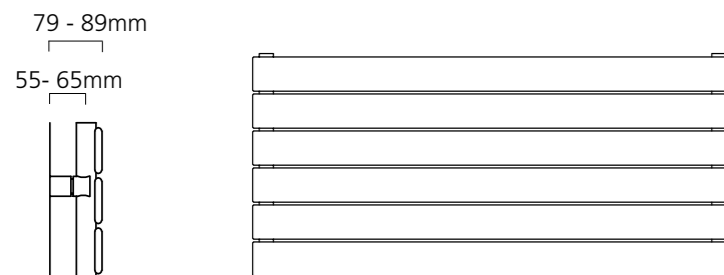

◆ BEAUFORT Double Horizontal 464mm x 1020mm shown in White RAL 9016 with White KINGSTON TRV's