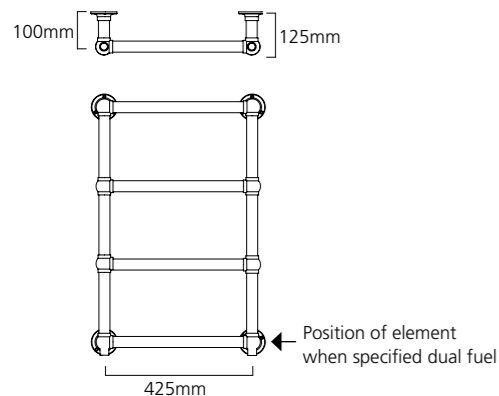

Pipe Centres and Technical Drawings

Wall Mounted 750mm high

Pipe centres left to right = Width less 75mm
Pipe centres from wall = 100mm
Depth from wall = 125mm