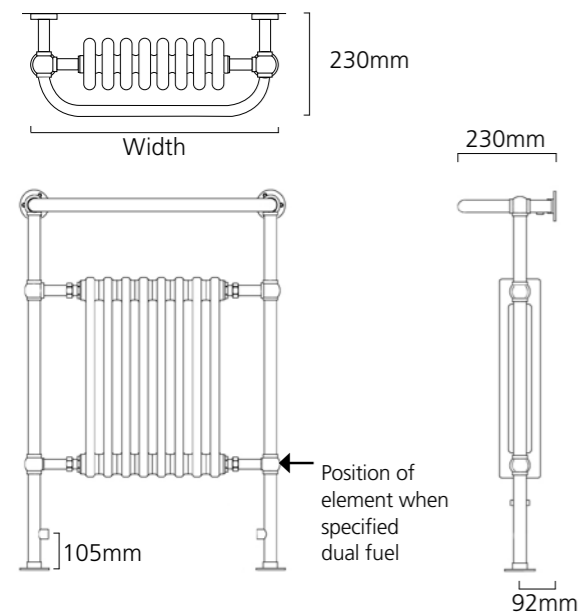

Pipe Centres and Technical Drawings

Boleyn Floor Standing

Pipe centres left to right = Width less 145mm less valves
Pipe centres from wall = 92mm
Depth from wall = 230mm