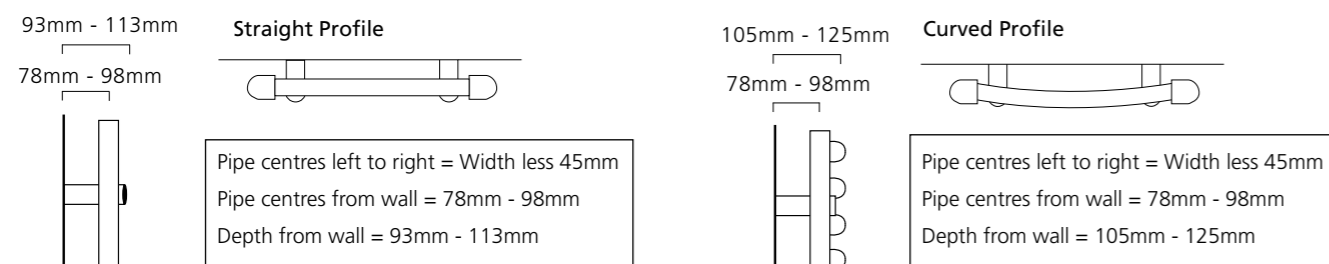

**+Valves Prices include Angled Chrome DRAKE Valves, please specify at time of order if you require straight valves.

The ARGYLL is suitable for use as dual fuel, please see pages 78-79 for available Electric Elements.

Electric Straight Sizes and Prices

Supplied as standard with Element A see page 78 for details

Dimensions (mm)		Cross Tubes	Output Δt 50°C	Product Code	Chrome Ex VAT	Chrome Inc VAT	
Height	Width						Watts
Straight							
600	400	12	150	ARGS6040EC	£172.00	£206.40	
800	500	14	200	ARGS8050EC	£205.00	£246.00	
1200	500	20	300	ARGS1250EC	£251.00	£301.20	
1600	500	26	500	ARGS1650EC	£304.00	£364.80	
1800	600	30	600	ARGS1860EC	£356.00	£427.20	

ARGYLL Electric depth from wall = 80mm

Element A (2 year guarantee)

- A simple, entry level element, with a fixed stainless head
- 1 fixed heat setting of 65°C regulating the internal radiator temperature.
- Power supply controlled from switched fused spur (no power button on the element itself).
- IP67. Class 1. Element fitted on the right hand side.
- Guarantee - 2 years.

ARGYLL Hydronic Pipe Centres and Technical Drawings