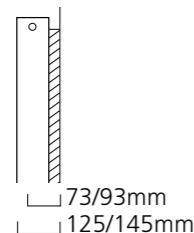

Pipe Centres and Technical Drawings

Type 22 (K2) Profile

Double steel panels (one front, one back) with double convectors.

Pipe centres left to right = Width plus valves
Pipe centres from wall = 73 / 93mm
Depth from wall = 125 / 145mm

© FARADAY is a registered trademark of IRSAP UK Limited