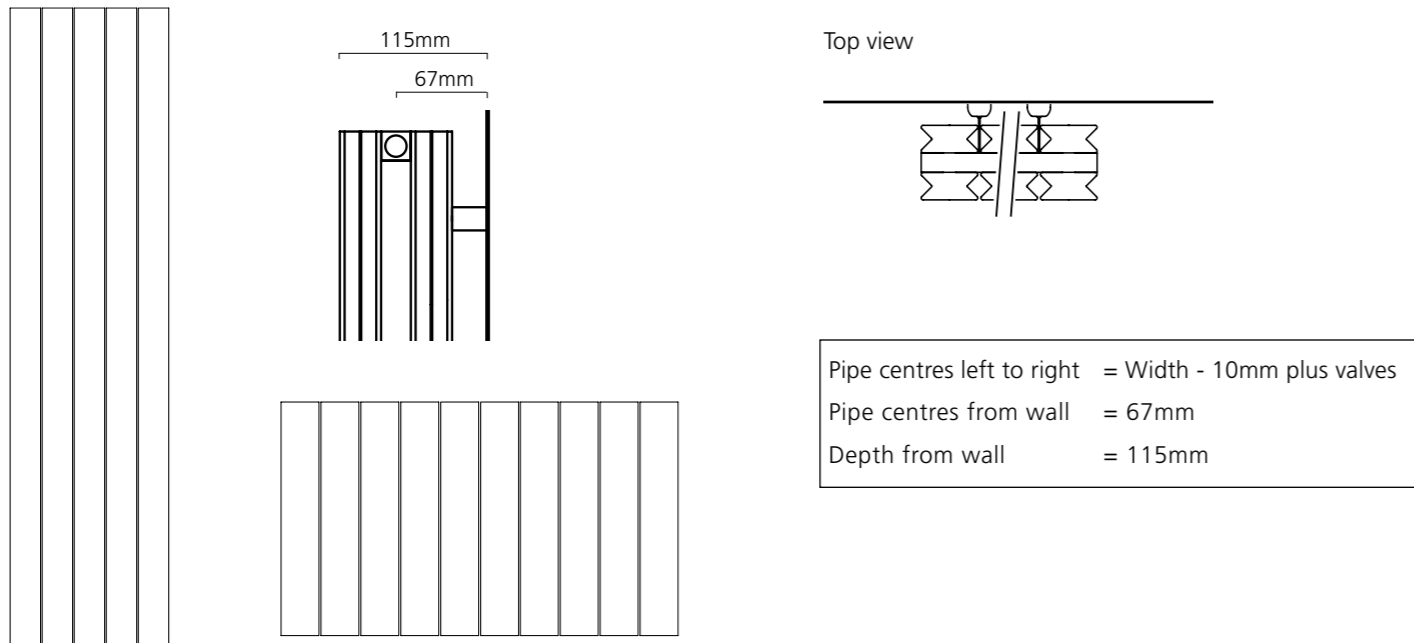

Pipe Centres and Technical Drawings

◆ PAXTON Vertical 1826mm x 395mm shown in RAL 9016 with KINGSTON TRV's.