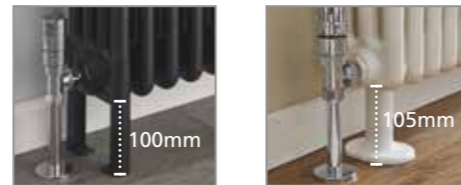

CORNEL Alternative Mounting Options

Please refer to page 10 for alternative mounting options and pipe centre information