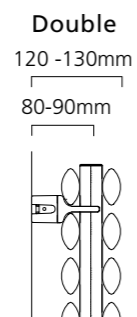

Pipe Centres and Technical Drawings

Single Horizontal
Pipe centres left to right = Width less 50mm
Pipe centres from wall = 55mm
Depth from wall = 95mm

Double Horizontal
Pipe centres left to right = Width less 50mm
Pipe centres from wall = 80mm - 90mm
Depth from wall = 120mm - 130mm