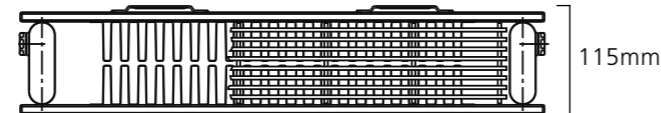

Type 22 (K2)

Type 11 (K1)

Single flat tubed radiator with a single convector

Pipe centres left to right = Width less 50mm
 Pipe centres from wall = 59 / 77mm
 Depth from wall = 97 / 115mm

Type 22 (K2)

Double flat tubed radiator (front and back) with double convectors