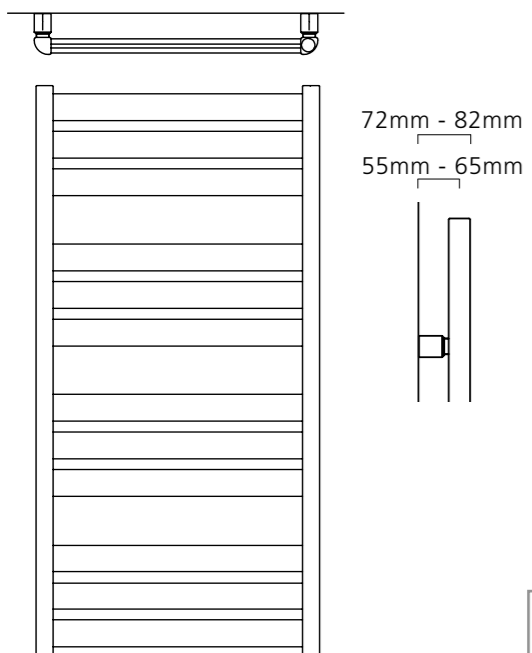

Pipe Centres and Technical Drawings

Pipe centres left to right = width less 30mm
Pipe centres from wall = 55mm - 65mm
Depth from wall = 72mm - 82mm

◆1340mm x 600mm shown in Gun Metal Grey with DRAKE valves.