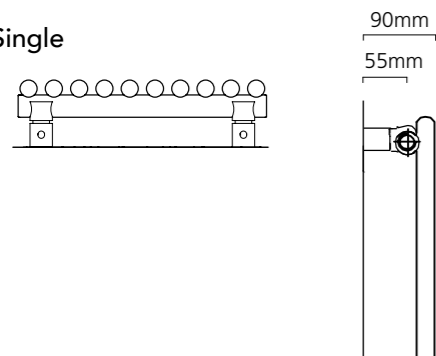

*+Valves Prices include a choice of either Chrome or White, angled KINGSTON TRV's, (if you require straight valves please specify)

Actual tube size 23mm

Pipe Centres and Technical Drawings

Single

Single Vertical