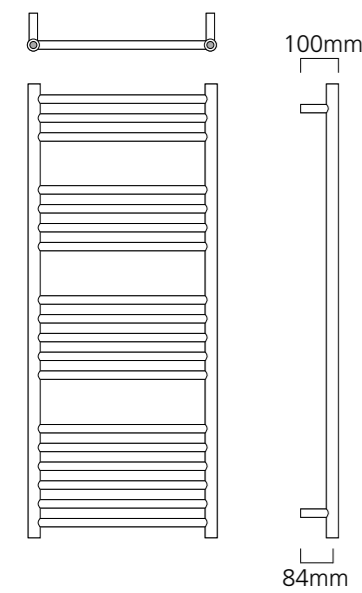

Pipe Centres and Technical Drawings

Straight Ladder Rail