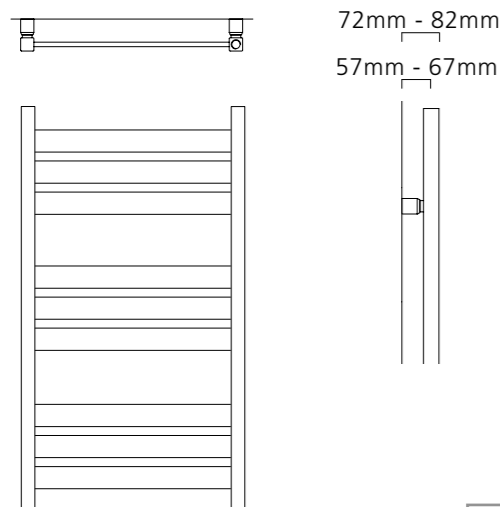

Pipe Centres and Technical Drawings

Pipe centres left to right = Width less 30mm
Pipe centres from wall = 57mm - 67mm
Depth from wall = 72mm - 82mm

+Valves Prices include Angled Chrome DRAKE Valves

Please specify at time of order

◆1640mm x 500mm in White RAL 9016 shown with LIVINGSTONE Valves.

MILTON Towel Rail

STOCK

NEXT DAY
OPTION

5
YEAR
GUARANTEE

- 50mm x 10mm Cross Tubes
- 30mm x 30mm Square Collectors
- +Valves prices include Chrome DRAKE Valves*
- White RAL 9016 as standard delivered in 48-72 hours
- Optional next day delivery available in White RAL 9016 (page 2)
- 25 RAL colours and 8 special finishes delivered in up to 15 working days (page 11)