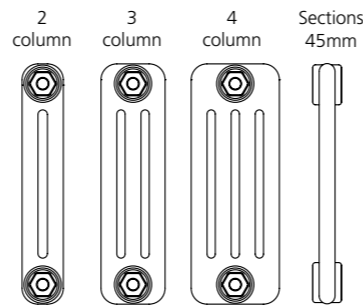

Please add 10% to the RAL Colour price to work out your Special Finish price

PIPE CENTRES

Pipe centres left to right = Width of radiator plus valves

Pipe centres from wall (Based on adjustable wall ties)
 = 2 column = 64mm - 74mm
 = 3 column = 82mm - 92mm
 = 4 column = 102mm - 112mm

BORE CENTRES

Bore centres = Height less 65mm

Bore centres from base = 32.5mm

ACCESSORIES

Optional CORNEL Towel Bar

Description	Product Code	Price Ex VAT	Price Inc VAT
Chrome Towel Bar to fit 8 Sections or more	CORNTB08SEC	£58.00	£69.60
Chrome Towel Bar to fit 10 Sections or more	CORNTB10SEC	£71.00	£85.20