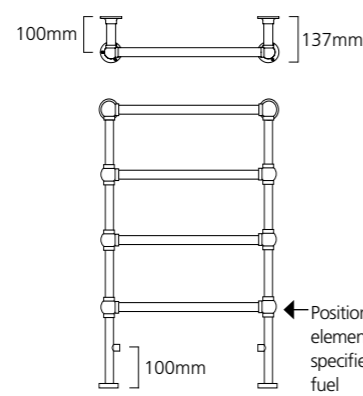

Floor Standing 848mm high

Pipe centres left to right = Width less 145mm less valves
Pipe centres from wall = 848mm high = 100mm, 1548mm high = 107mm
Depth from wall = 848mm high = 137mm, 1548mm high = 144mm