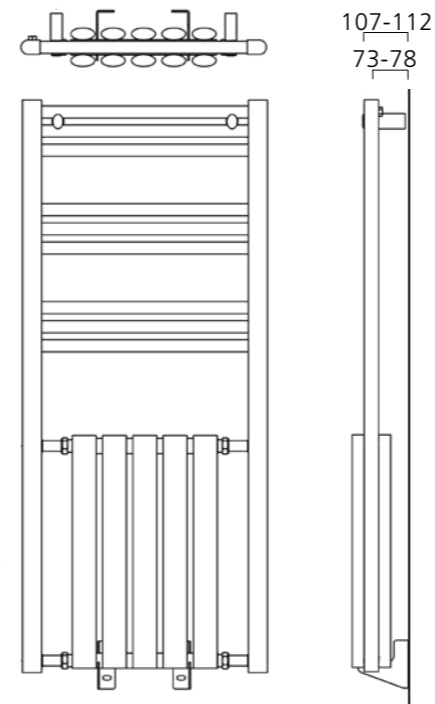

Pipe Centres and Technical Drawings

Pipe centres left to right = width less 36mm
Pipe centres from wall = 73mm - 78mm
Depth from wall = 107mm - 112mm

TALLIS Ladder Rail Sizes and Prices

Please add 10% to the RAL Colour price to work out your Special Finish price

Dimensions (mm)	Height	Width	Cross Tubes	Output Δt 50°C		Product Code	White Ex VAT	White Inc VAT	RAL Colour Ex VAT	RAL Colour Inc VAT	White +Valves Ex VAT	White +Valves Inc VAT	RAL Colour +Valves Ex VAT	RAL Colour +Valves Inc VAT
				Watts	Btu's									
780	500	9	9	345	1177	TALLLR785009	£171.00	£205.20	£288.00	£345.60	£197.00	£236.40	£314.00	£376.80
	600	9	9	404	1378	TALLLR786009	£214.00	£256.80	£312.00	£374.40	£240.00	£288.00	£338.00	£405.60
1060	500	12	12	463	1580	TALLLR105012	£244.00	£292.80	£357.00	£428.40	£270.00	£324.00	£383.00	£459.60
	600	12	12	546	1863	TALLLR106012	£266.00	£319.20	£388.00	£465.60	£292.00	£350.40	£414.00	£496.80
1340	500	15	15	581	1982	TALLLR135015	£289.00	£346.80	£415.00	£498.00	£315.00	£378.00	£441.00	£529.20
	600	15	15	680	2320	TALLLR136015	£318.00	£381.60	£472.00	£566.40	£344.00	£412.80	£498.00	£597.60

*+Valves Prices include Angled Chrome DRAKE Valves, please specify at time of order if you require straight valves.

TALLIS FUSION Sizes and Prices

Dimensions (mm)		Elements	Output Δt 50°C		Product Code	Price Ex VAT	Price Inc VAT	Price +Valves Ex VAT	Price +Valves Inc VAT
Height	Width		Watts	Btu's					
1200	500	10	499	1703	TALF125010	£494.00	£592.80	£520.00	£624.00

*+Valves Prices include Angled Chrome DRAKE Valves, please specify at time of order if you require straight valves.